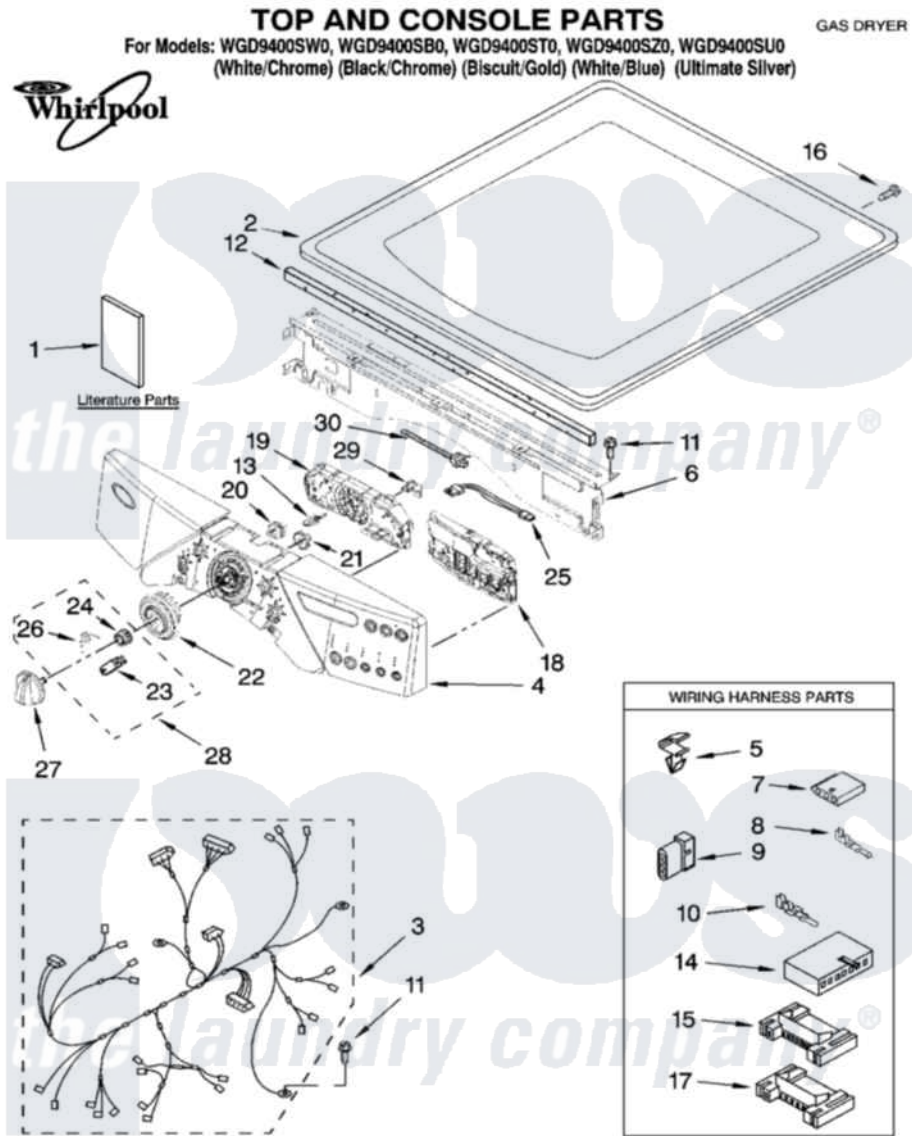

Whirlpool WGD9400SU0 01 - TOP AND CONSOLE PARTS

10-06 LITHO IN U.S.A. (LT)

1

Part No. W10115682

Whirlpool [Residential Whirlpool WGD9400SU0 Dryer Parts](#) Parts Diagram 01 - TOP AND CONSOLE PARTS
Click on the part number to view part

Item	Original Part Number	Replaced By	Status	Part Description
1	W10110851		Not Available	Use & Care Guide
"	W10110638		Not Available	Tech Sheet
"	W10111226		Not Available	Guide, Quick Start
2	8519251	W10117263		Top
"	8579997	W10192490		Top
"	8519252	3979307		Top
"	W10114785			Top
3	8579737			Harness, Main
4	W10116695			Panel, Console
"	W10116698			Panel, Console
"	W10116696			Panel, Console
"	W10116699			Panel, Console
"	W10116697			Panel, Console
5	3394427			Clip-Harness
6	W10006840	W10215656		Bracket, Console
7	353424			Plug, Terminal

8	94614		Terminal
9	3936144		Do-It-Yourself Repair Manuals
10	94613	596797	Terminal
11	3390647	488729	Screw
12	W10112267		Foam-Seal Control Bracket
13	W10030070	W10012480	Kit
14	3936150		Connector, 7-Circuit
15	3395683		Receptacle, Multi-Terminal
16	8281225		Screw, 8-18 X 1/2
17	2203186		Connector, 5-Circuit
18	W10031430	W10294629	Kit
19	W10048210	W10121375	User Interface
20	W10012430		Encoder, Wheel Kit.
21	W10012440		Retainer-Snap
22	W10012410		Knob, Light Ring
23	W10012810	280230	Encoder, Wheel Kit.
24	W10012460	280230	Encoder, Wheel Kit.
25	W10071240		Harness, Communication
26	W10012820	280230	Encoder, Wheel Kit.
27	W10116702		Knob, Control
"	W10116705		Knob, Control
"	W10116703		Knob, Control
"	W10116706		Knob, Control
"	W10116704		Knob, Control
28	280230		Encoder, Wheel Kit.
29	W10112268		Clip-Harness
30	3391018		Tie Cable