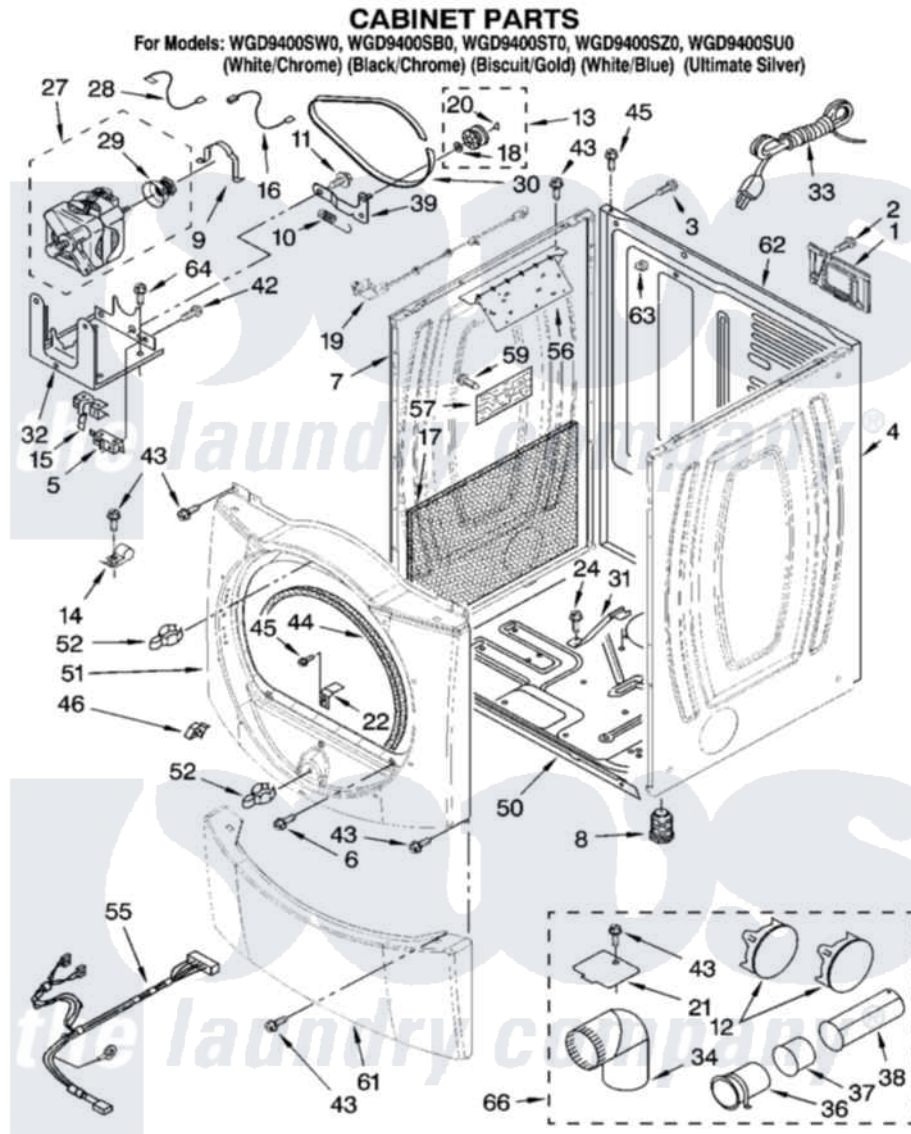

# Whirlpool WGD9400SU0 02 - CABINET PARTS

W10115682

3

Whirlpool [Residential Whirlpool WGD9400SU0 Dryer Parts](#) Parts Diagram 02 - CABINET PARTS  
Click on the part number to view part

Item	Original Part Number	Replaced By	Status	Part Description
1	<a href="#">8317340</a>			Cover, Terminal Block
2	3390814	<a href="#">90767</a>		Screw, 8A X 3/8 HeX Washer Head Tapping
3	697776	<a href="#">4331106</a>		Screw, No.10-32 X 7/16
4	8578450	<a href="#">W10117273</a>		Panel
"	W10095490	<a href="#">W10117283</a>		Panel
"	8578451	<a href="#">W10117285</a>		Panel
"	W10095480	<a href="#">W10117287</a>		Panel
5	3394881	<a href="#">279782</a>		Switch-Lid
6	3357011	<a href="#">308685</a>		Side Trim )
7	8578437	<a href="#">W10117272</a>		Panel
"	W10095450	<a href="#">W10117282</a>		Panel
"	8578438	<a href="#">W10117284</a>		Panel
"	W10095440	<a href="#">W10117286</a>		Panel
8	3392100	<a href="#">49621</a>		Feet-Leveling
"	<a href="#">279810</a>			Foot-Optional
				Clamp, Motor Mounting