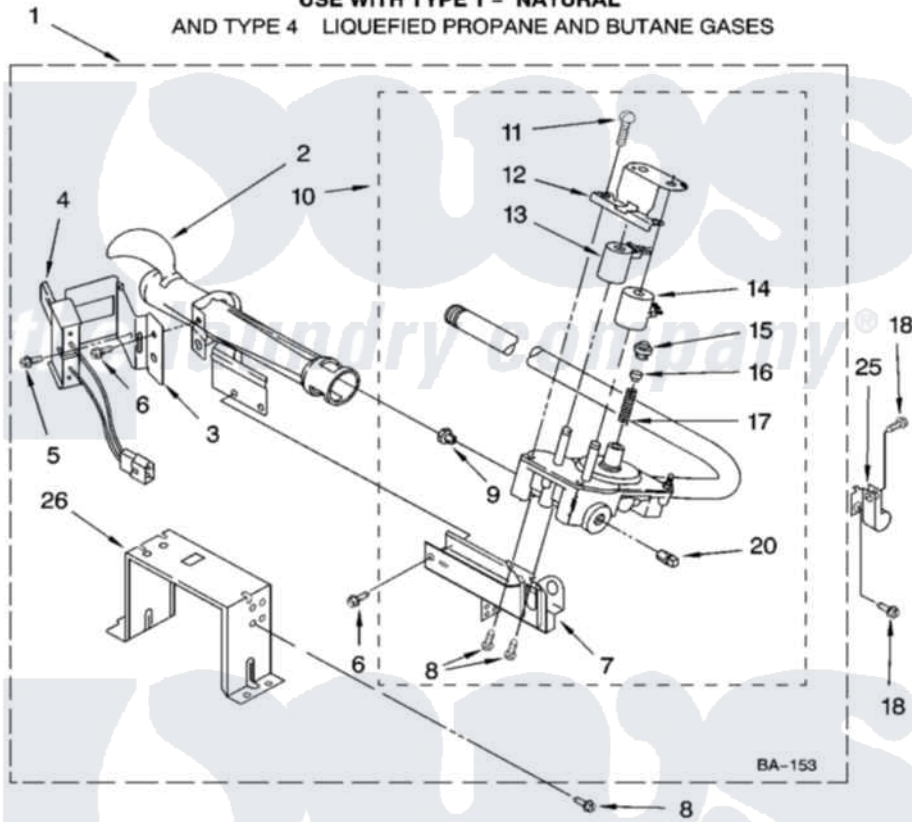

Whirlpool WGD9400SU0 04 - 8576353 BURNER ASSEMBLY

8576353 BURNER ASSEMBLY
For Models: WGD9400SW0, WGD9400SB0, WGD9400ST0, WGD9400SZ0, WGD9400SU0
(White/Chrome) (Black/Chrome) (Biscuit/Gold) (White/Blue) (Ultimate Silver)

**USE WITH TYPE 1 - NATURAL
AND TYPE 4 LIQUEFIED PROPANE AND BUTANE GASES**

W10115682

7

Whirlpool [Residential Whirlpool WGD9400SU0 Dryer Parts](#) Parts Diagram 04 - 8576353 BURNER ASSEMBLY
Click on the part number to view part

Item	Original Part Number	Replaced By	Status	Part Description
1	8576353	280119		Burner-Gas
2	688617	693140		Burner
3	694298			Bracket, Ignitor
4	686590	279311		Ignitor
5	3393909			Screw, 8-32 X 7/8
6	343641	681414		Screw, 10AB X 1/2
7	3389871		Not Available	Base, Burner
8	3387057			Screw, 10-16 X 1/2 Orifice, Burner
9	15418			Orifice, Burner Type 1
"	15422		Not Available	ORIFICE, BURNER (TYPE 4) (BUTANE)
"	234867	229742		Orifice, Burner
10	8281914	279923		NAT Gas
11	694421			Screw, Bracket Mounting
12	694538			Bracket, Shunt
13	694540			Coil, 60 Hz