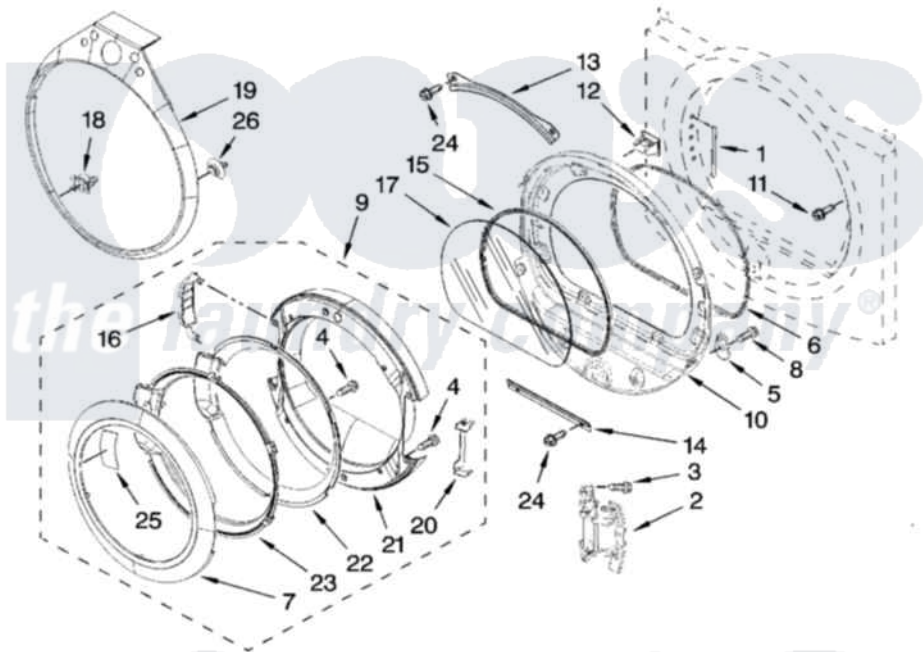

Whirlpool WGD9400SU0 05 - DOOR PARTS, OPTIONAL PARTS (NOT INCLUDED)

DOOR PARTS

For Models: WGD9400SW0, WGD9400SB0, WGD9400ST0, WGD9400SZ0, WGD9400SU0
(White/Chrome) (Black/Chrome) (Biscuit/Gold) (White/Blue) (Ultimate Silver)

W10115682

9

Whirlpool [Residential Whirlpool WGD9400SU0 Dryer Parts](#) Parts Diagram 05 - DOOR PARTS, OPTIONAL PARTS (NOT INCLUDED)

[Click on the part number to view part](#)

Item	Original Part Number	Replaced By	Status	Part Description
1	W10085210			Label-Hinge Hole Cover Front Panel
"	W10085230			Label, Hinge Hole Cover
2	8577250	W10139920		Door Hinge Assembly
3	W10017850	280203		Screw-Kit
4	9742177			Screw, 8-18 X .625
5	W10048910			Screw-Plug
6	8577821	W10139457		Seal-Door Handle, Ring Door
7	W10047960	8578154		Handle, Door Ring Assembly
"	W10048070	8579502		Handle, Door
"	W10048080	8579503		HANdle-Ring And Pad Assembly
"	W10048010	8579496		HANdle, Ring And Pad Assembly
8	3393008	308685		Side Trim)
9	8579520	W10180115		Door Assembly