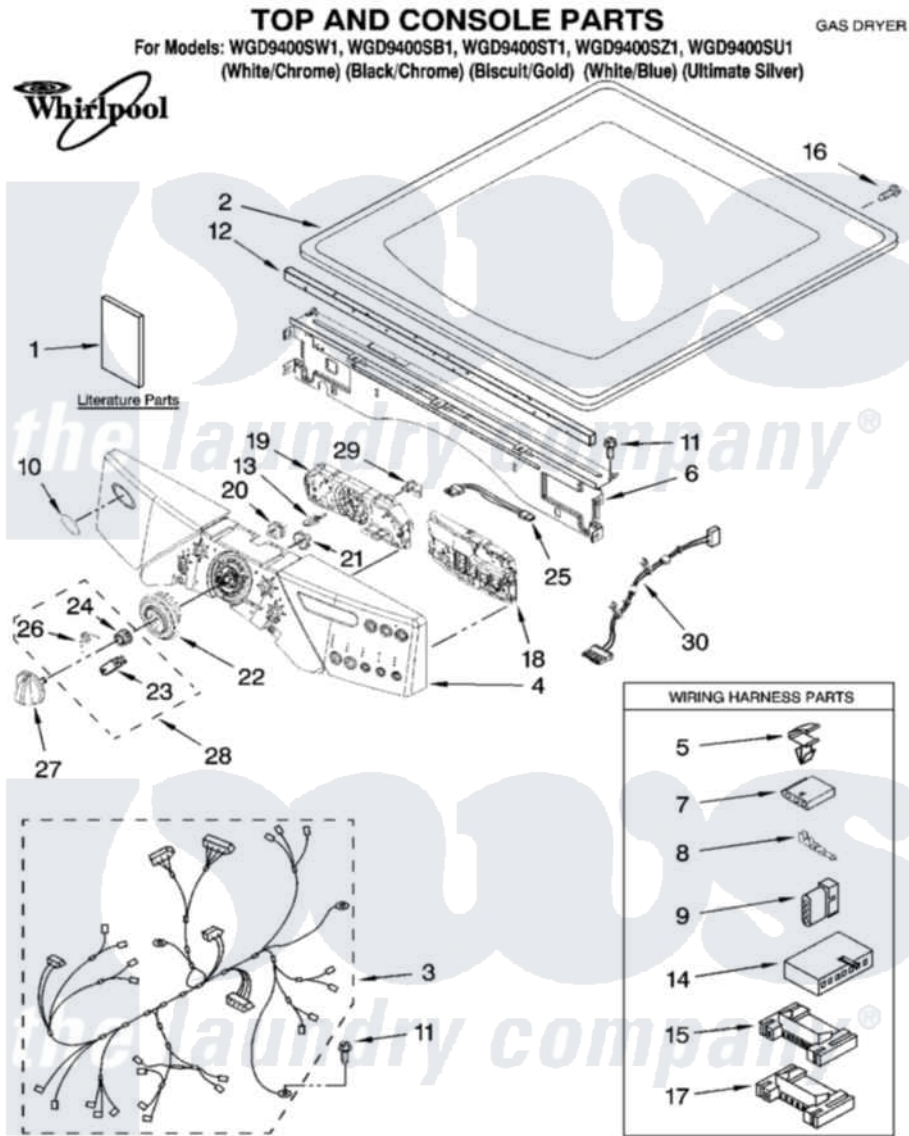

Whirlpool WGD9400SU1 01 - TOP AND CONSOLE PARTS

Whirlpool [Residential Whirlpool WGD9400SU1 Dryer Parts](#) Parts Diagram 01 - TOP AND CONSOLE PARTS
 Click on the part number to view part

Item	Original Part Number	Replaced By	Status	Part Description
1	W10151593		Not Available	Use & Care Guide
"	W10177461		Not Available	Tech Sheet
"	W10111226		Not Available	Guide, Quick Start
2	8565021			Top
"	8579997	W10192490		Top
"	W10194044			Top
"	W10114785			Top
3	W10111011			Harness, Main
4	W10116695			Panel, Console
"	W10116698			Panel, Console
"	W10116696			Panel, Console
"	W10116699			Panel, Console
"	W10116697			Panel, Console
5	3394427			Clip-Harness
6	W10006840	W10215656		Bracket, Console
7	353424			Plug, Terminal

8	94614		Terminal
9	3936144		Do-It-Yourself Repair Manuals
10	W10117943	8303811	Badge, Assembly
11	3390647	488729	Screw
12	W10112267		Foam-Seal Control Bracket
13	W10030070	W10012480	Kit
14	3936150		Connector, 7-Circuit
15	3395683		Receptacle, Multi-Terminal
16	8281225		Screw, 8-18 X 1/2
17	2203186		Connector, 5-Circuit
18	W10031430	W10294629	Kit
19	W10121375		User Interface
20	W10012430		Encoder, Wheel Kit.
21	W10012440		Retainer-Snap
22	W10012410		Knob, Light Ring
23	W10012810	280230	Encoder, Wheel Kit.
24	W10012460	280230	Encoder, Wheel Kit.
25	W10095960		Harness, Communication
26	W10012820	280230	Encoder, Wheel Kit.
27	W10116702		Knob, Control
"	W10116705		Knob, Control
"	W10116703		Knob, Control
"	W10116706		Knob, Control
"	W10116704		Knob, Control
28	280230		Encoder, Wheel Kit.
29	W10112268		Clip-Harness
30	W10111020		Power Cable, User-Interface