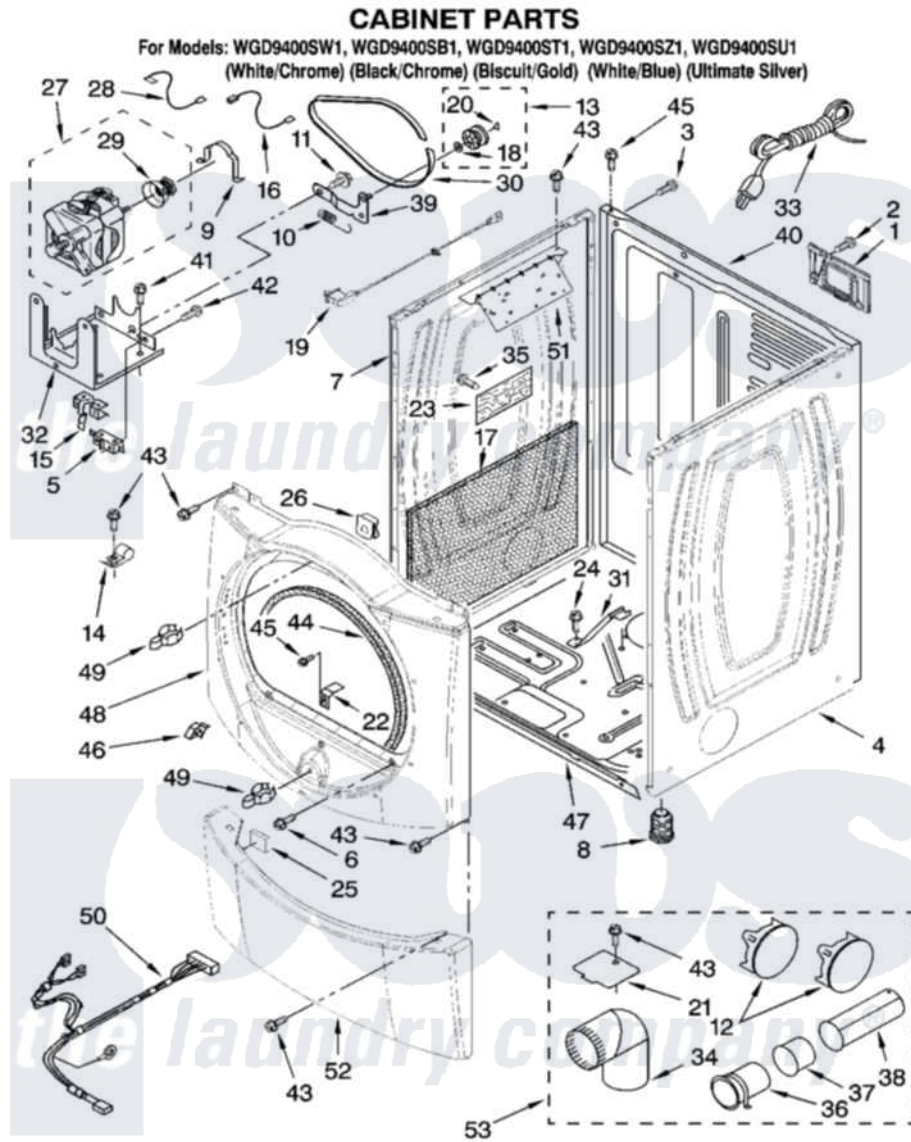

Whirlpool WGD9400SU1 02 - CABINET PARTS

W10193425

3

Whirlpool Residential Whirlpool WGD9400SU1 Dryer Parts Parts Diagram 02 - CABINET PARTS
Click on the part number to view part

Item	Original Part Number	Replaced By	Status	Part Description
1	8317340			Cover, Terminal Block
2	3390814	90767		Screw, 8A X 3/8 HeX Washer Head Tapping
3	98139	303776		Screw
4	W10139003	W10117273		Panel
"	W10139010	W10117283		Panel
"	W10139004	W10117285		Panel
"	W10139009	W10117287		Panel
5	3394881	279782		Switch-Lid
6	3357011	308685		Side Trim)
7	W10138989	W10117272		Panel
"	W10138996	W10117282		Panel
"	W10138990	W10117284		Panel
"	W10138995	W10117286		Panel
8	3392100	49621		Feet-Leveling
"	279810			Foot-Optional
				Clamp, Motor Mounting