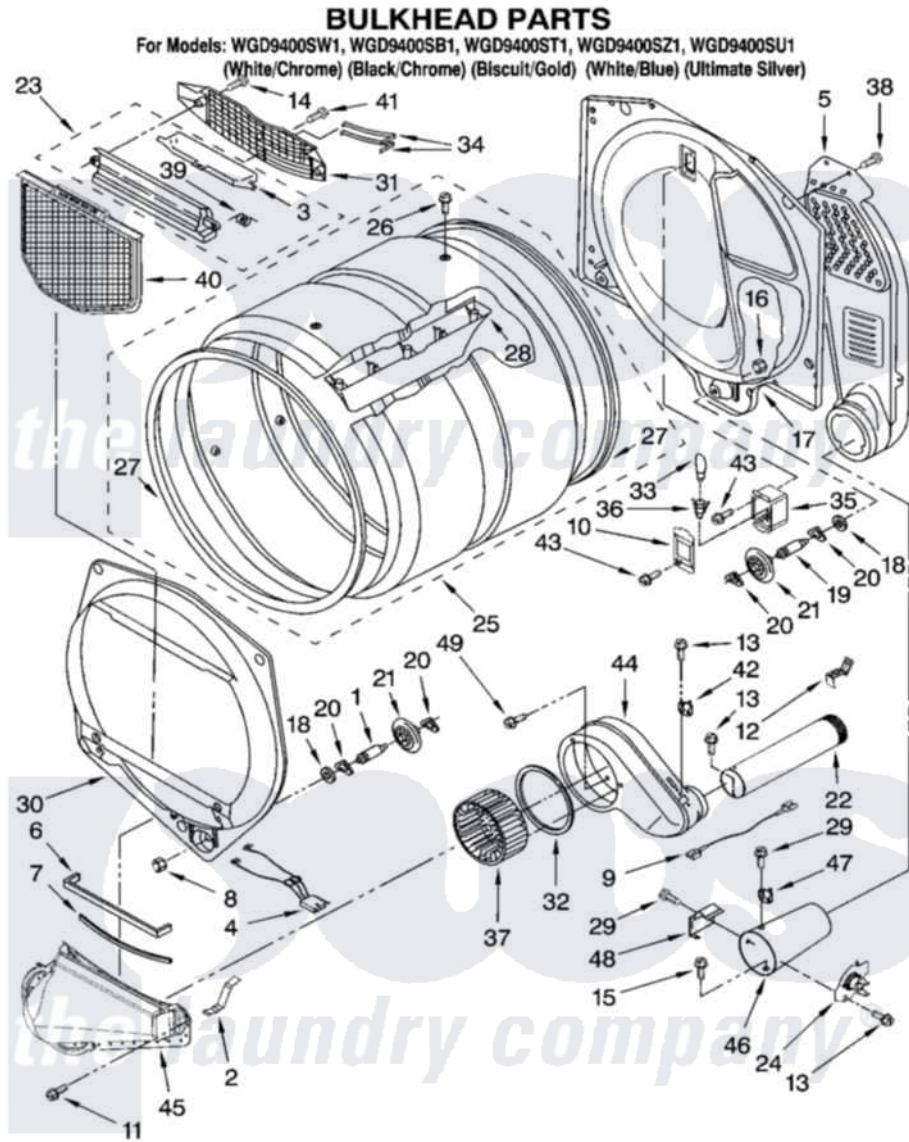

Whirlpool WGD9400SU1 03 - BULKHEAD PARTS

W10193425

5

Whirlpool [Residential Whirlpool WGD9400SU1 Dryer Parts](#) Parts Diagram 03 - BULKHEAD PARTS
Click on the part number to view part

Item	Original Part Number	Replaced By	Status	Part Description
1	8575324	W10359271		Shaft, Drum Roller Threads
2	8066208			Clip-Exhaust
3	3394984	8563758		Door, Lint Screen
4	3406653			Harness, Sensor
5	3394346			Air Duct Assembly
6	697813			Seal, Outlet Housing
7	697814	697813		Seal, Outlet Housing
8	3934666	W10080210		Nut, 3/8 X 16
9	3401710			Jumper, Tco High Limit
10	3402841	8532165		Lens, Drum Light
11	359625	487240		Screw, For Mtg. Service Capacitor
12	8572105			Retainer, Toe Panel
13	8533971	90767		Screw, 8A X 3/8 HeX Washer Head Tapping
14	3387230			Screw, 10-16 X 13/16
15	693995			Screw, Hex Head

16	W10001120	W10080190	Nut, 3/8-16
17	W10080170		Bulkhead, Rear
18	3387459	W10080960	Washer, Support
19	8575325	W10359272	Shaft, Roller Drum Threads
20	690997		Washer, Thrust
21	8536973	W10314173	Support
22	8563745	279936	Kit-Exhst
23	3394985	8563755	Housing, Outlet Assembly
24	8573713		Thermal-Cutoff
25	W10181466		Complete Drum Assembly
26	W10109200		Screw, Baffle Mounting
27	W10166807	280114	Seal
28	W10113136		Baffle, Drum
29	90767		Screw, 8A X 3/8 HeX Washer Head Tapping
30	8519245	W10136455	Bulkhead
31	8299979		Grill, Outlet Screen Door
32	697770		Seal, Cover Plate Blower Housing
33	3406124	22002263	Lamp
34	3387223		Electrode, Sensor
35	8578825		Bracket, Drum Light
36	W10136369		Socket, Drum Light Assembly
37	697772		Wheel, Blower
38	3390647	488729	Screw
39	3394986		Spring, Lint Screen Door
40	W10049370	W10120998	Screen
41	695240	488729	Screw
42	8577274		Thermostat 295F
43	487909	488729	Screw
44	8544362	W10119255	Housing, Blower
45	8066168	W10128606	Duct-Lint
46	8573824		Funnel, Burner
47	8573028		Thermostat, High-Limit 205 F
48	338906		Radiant, Sensor
49	489463		Screw, 8-18 X 1/16