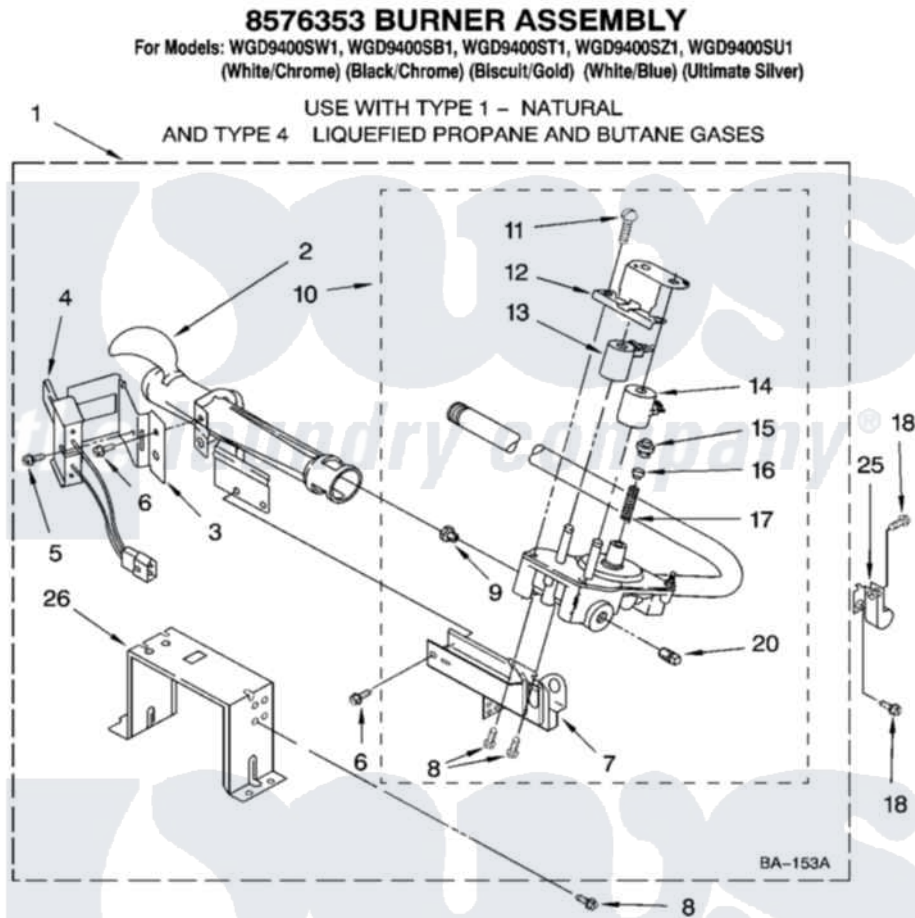

# Whirlpool WGD9400SU1 04 - 8576353 BURNER ASSEMBLY

W10183425

7

Whirlpool [Residential Whirlpool WGD9400SU1 Dryer Parts](#) Parts Diagram 04 - 8576353 BURNER ASSEMBLY  
 Click on the part number to view part

Item	Original Part Number	Replaced By	Status	Part Description
1	8576353	<a href="#">280119</a>		Burner-Gas
2	688617	<a href="#">693140</a>		Burner
3	<a href="#">694298</a>			Bracket, Ignitor
4	686590	<a href="#">279311</a>		Ignitor
5	<a href="#">3393909</a>			Screw, 8-32 X 7/8
6	343641	<a href="#">681414</a>		Screw, 10AB X 1/2
7	3389871		Not Available	Base, Burner
8	<a href="#">3387057</a>			Screw, 10-16 X 1/2 Orifice, Burner
9	<a href="#">15418</a>			Orifice, Burner Type 1
"	15422		Not Available	ORIFICE, BURNER (TYPE 4) (BUTANE)
"	234867	<a href="#">229742</a>		Orifice, Burner
10	W10118347	<a href="#">W10293912</a>		Valve-Gas
11	<a href="#">694421</a>			Screw, Bracket Mounting
12	<a href="#">694538</a>			Bracket, Shunt
13	<a href="#">694540</a>			Coil, 60 Hz

14	<a href="#">694539</a>		Coil, 60 Hz
15	<a href="#">694424</a>		Leak, Limiter
16	<a href="#">694423</a>		Screw, Regulator Adjustment
17	<a href="#">694422</a>		Spring, Regulator
18	3390647	<a href="#">488729</a>	Screw
20	239822	<a href="#">W10295523</a>	Plug, Pipe
25	<a href="#">3387561</a>		Clamp-Pipe
26	<a href="#">3389889</a>		Bracket, Support
	BLANK	Not Available	Following Parts Not Illustrated
"	8576846	<a href="#">W10317689</a>	Conversion Kit L.P.G. To Type Nat.