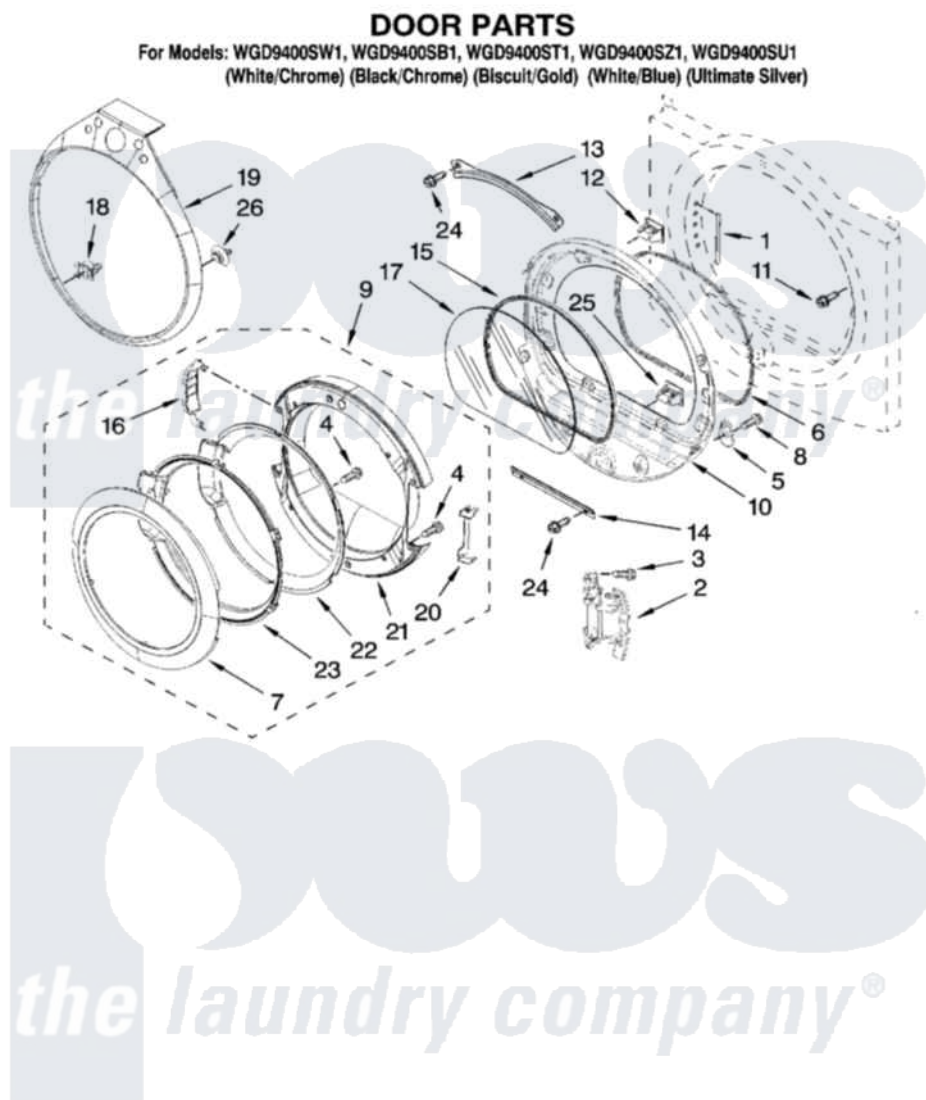

Whirlpool WGD9400SU1 05 - DOOR PARTS, OPTIONAL PARTS (NOT INCLUDED)

W10193425

9

Whirlpool [Residential Whirlpool WGD9400SU1 Dryer Parts](#) Parts Diagram 05 - DOOR PARTS, OPTIONAL PARTS (NOT INCLUDED)

[Click on the part number to view part](#)

Item	Original Part Number	Replaced By	Status	Part Description
1	W10085210			Label-Hinge Hole Cover Front Panel
"	W10085230			Label, Hinge Hole Cover
2	W10139920			Door Hinge Assembly
3	W10159996			Screw, 10-24 X 25/64
4	9742177			Screw, 8-18 X .625
5	W10048910			Screw-Plug
6	W10139457			Seal-Door Handle, Ring Door
7	8579502			Handle, Door
"	8579503			HAndle-Ring And Pad Assembly
"	8579496			HAndle, Ring And Pad Assembly
8	3393008	308685		Side Trim)
9	W10180115			Door Assembly
"	W10180116			Door Assembly