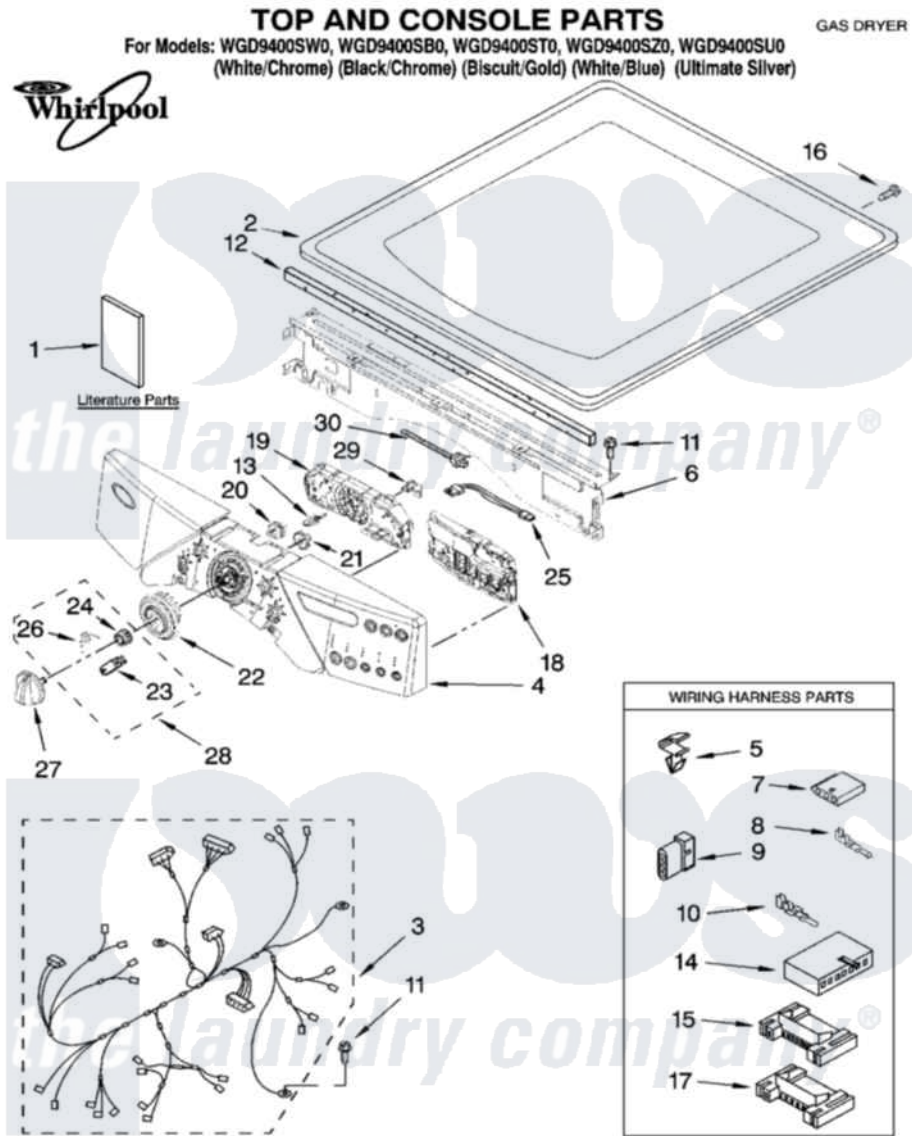

Whirlpool WGD9400SW0 01 - TOP AND CONSOLE PARTS

Whirlpool Residential Whirlpool WGD9400SW0 Dryer Parts Parts Diagram 01 - TOP AND CONSOLE PARTS
[Click on the part number to view part](#)

Item	Original Part Number	Replaced By	Status	Part Description
1	W10110851		Not Available	Use & Care Guide
"	W10110638		Not Available	Tech Sheet
"	W10111226		Not Available	Guide, Quick Start
2	8519251	W10117263		Top
"	8579997	W10192490		Top
"	8519252	3979307		Top
"	W10114785			Top
3	8579737			Harness, Main
4	W10116695			Panel, Console
"	W10116698			Panel, Console
"	W10116696			Panel, Console
"	W10116699			Panel, Console
"	W10116697			Panel, Console
5	3394427			Clip-Harness
6	W10006840	W10215656		Bracket, Console
7	353424			Plug, Terminal

8	94614		Terminal
9	3936144		Do-It-Yourself Repair Manuals
10	94613	596797	Terminal
11	3390647	488729	Screw
12	W10112267		Foam-Seal Control Bracket
13	W10030070	W10012480	Kit
14	3936150		Connector, 7-Circuit
15	3395683		Receptacle, Multi-Terminal
16	8281225		Screw, 8-18 X 1/2
17	2203186		Connector, 5-Circuit
18	W10031430	W10294629	Kit
19	W10048210	W10121375	User Interface
20	W10012430		Encoder, Wheel Kit.
21	W10012440		Retainer-Snap
22	W10012410		Knob, Light Ring
23	W10012810	280230	Encoder, Wheel Kit.
24	W10012460	280230	Encoder, Wheel Kit.
25	W10071240		Harness, Communication
26	W10012820	280230	Encoder, Wheel Kit.
27	W10116702		Knob, Control
"	W10116705		Knob, Control
"	W10116703		Knob, Control
"	W10116706		Knob, Control
"	W10116704		Knob, Control
28	280230		Encoder, Wheel Kit.
29	W10112268		Clip-Harness
30	3391018		Tie Cable