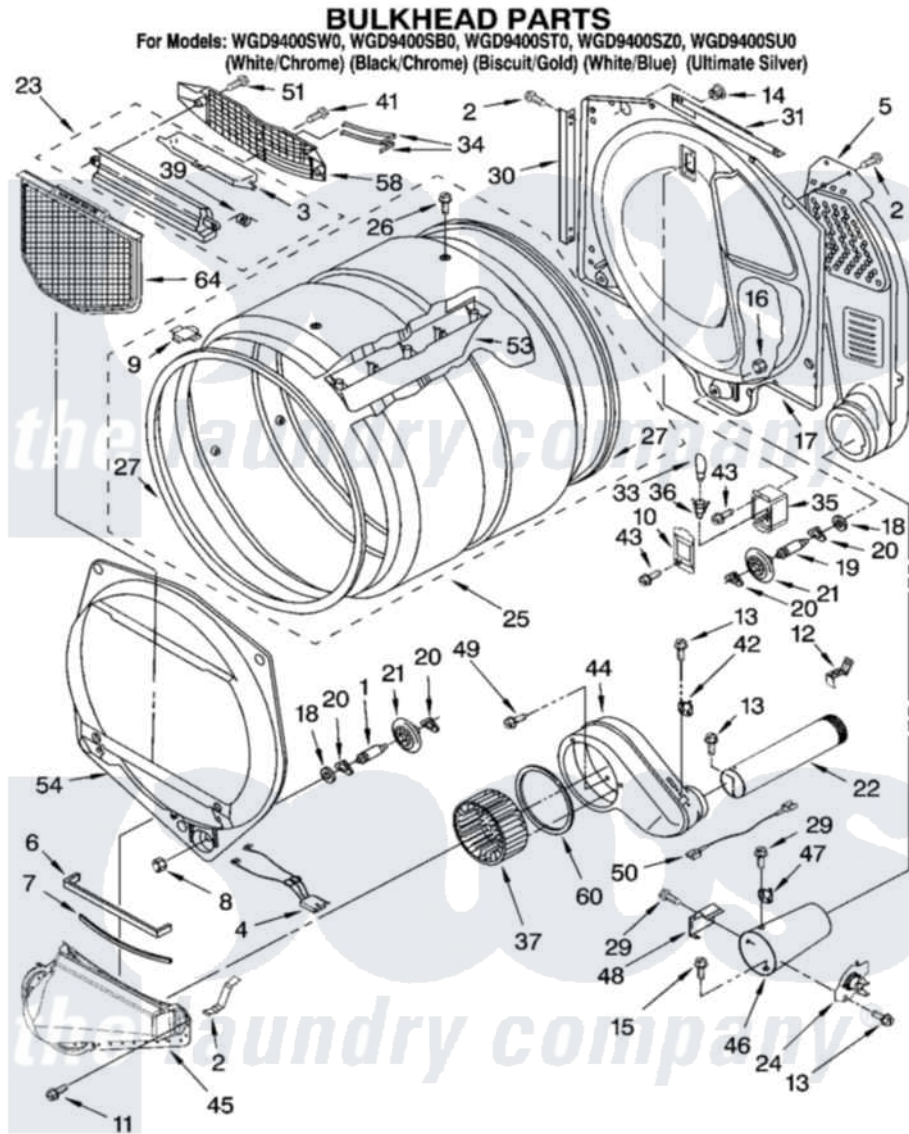

# Whirlpool WGD9400SW0 03 - BULKHEAD PARTS

W10115682

5

Whirlpool [Residential Whirlpool WGD9400SW0 Dryer Parts](#) Parts Diagram 03 - BULKHEAD PARTS  
 Click on the part number to view part

Item	Original Part Number	Replaced By	Status	Part Description
1	8575324	<a href="#">W10359271</a>		Shaft, Drum Roller Threads
2	<a href="#">8066208</a>			Clip-Exhaust
3	3394984	<a href="#">8563758</a>		Door, Lint Screen
4	<a href="#">3406653</a>			Harness, Sensor
5	<a href="#">3394346</a>			Air Duct Assembly
6	<a href="#">697813</a>			Seal, Outlet Housing
7	697814	<a href="#">697813</a>		Seal, Outlet Housing
8	3934666	<a href="#">W10080210</a>		Nut, 3/8 X 16
9	<a href="#">8066086</a>			Plug, Drum Hole
10	3402841	<a href="#">8532165</a>		Lens, Drum Light
11	359625	<a href="#">487240</a>		Screw, For Mtg. Service Capacitor
12	<a href="#">8572105</a>			Retainer, Toe Panel
13	8533971	<a href="#">90767</a>		Screw, 8A X 3/8 HeX Washer Head Tapping
14	<a href="#">8529007</a>			Plug, Rear Bulkhead
15	<a href="#">693995</a>			Screw, Hex Head