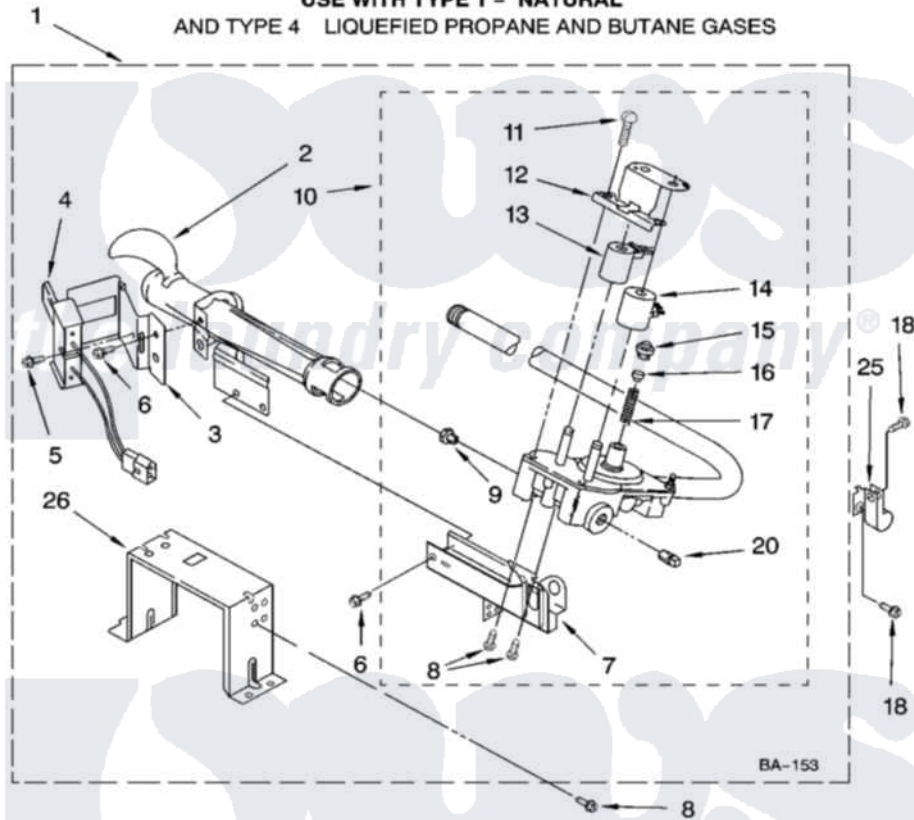

Whirlpool WGD9400SW0 04 - 8576353 BURNER ASSEMBLY

8576353 BURNER ASSEMBLY
 For Models: WGD9400SW0, WGD9400SB0, WGD9400ST0, WGD9400SZ0, WGD9400SU0
 (White/Chrome) (Black/Chrome) (Biscuit/Gold) (White/Blue) (Ultimate Silver)

**USE WITH TYPE 1 - NATURAL
 AND TYPE 4 LIQUEFIED PROPANE AND BUTANE GASES**

W10115682

7

Whirlpool [Residential Whirlpool WGD9400SW0 Dryer Parts](#) Parts Diagram 04 - 8576353 BURNER ASSEMBLY
 Click on the part number to view part

Item	Original Part Number	Replaced By	Status	Part Description
1	8576353	280119		Burner-Gas
2	688617	693140		Burner
3	694298			Bracket, Ignitor
4	686590	279311		Ignitor
5	3393909			Screw, 8-32 X 7/8
6	343641	681414		Screw, 10AB X 1/2
7	3389871		Not Available	Base, Burner
8	3387057			Screw, 10-16 X 1/2 Orifice, Burner
9	15418			Orifice, Burner Type 1
"	15422		Not Available	ORIFICE, BURNER (TYPE 4) (BUTANE)
"	234867	229742		Orifice, Burner
10	8281914	279923		NAT Gas
11	694421			Screw, Bracket Mounting
12	694538			Bracket, Shunt
13	694540			Coil, 60 Hz