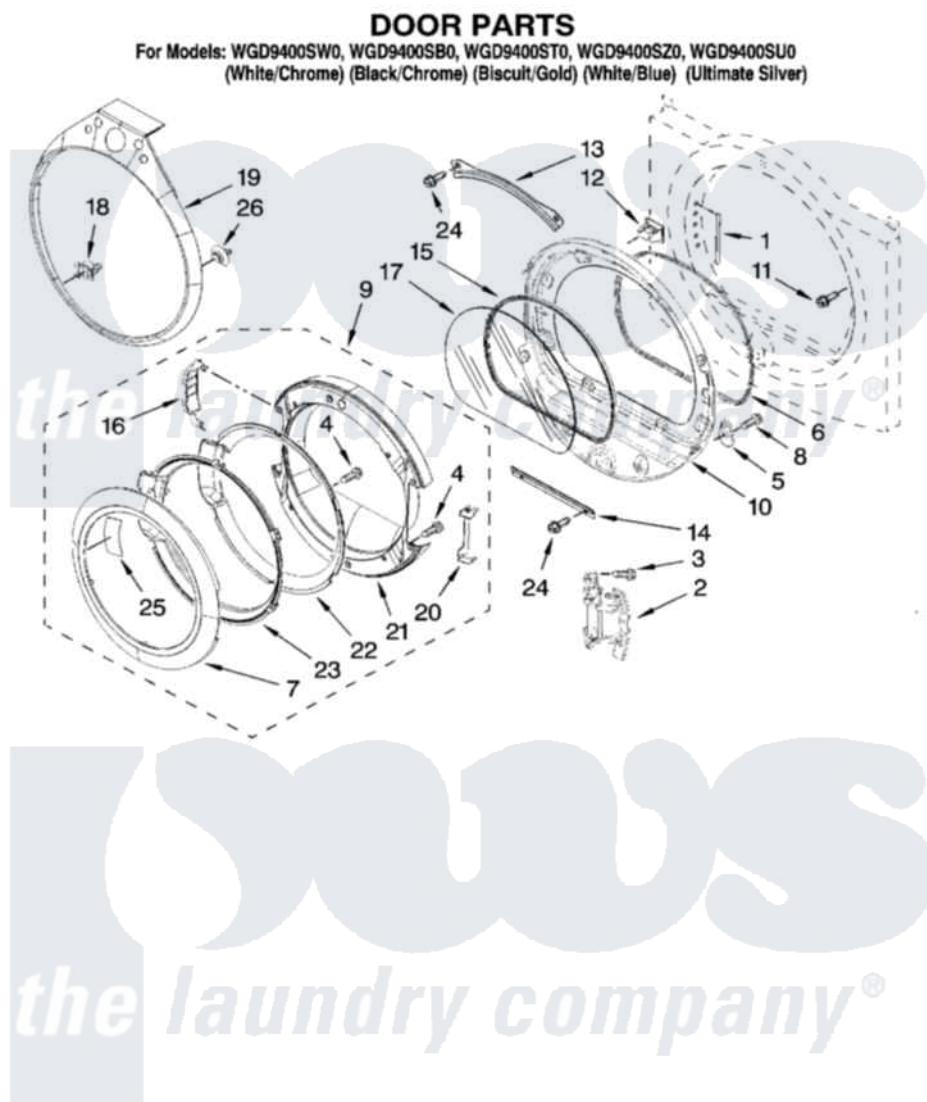

Whirlpool WGD9400SW0 05 - DOOR PARTS, OPTIONAL PARTS (NOT INCLUDED)

W10115682

9

Whirlpool [Residential Whirlpool WGD9400SW0 Dryer Parts](#) Parts Diagram 05 - DOOR PARTS, OPTIONAL PARTS (NOT INCLUDED)

[Click on the part number to view part](#)

Item	Original Part Number	Replaced By	Status	Part Description
1	W10085210			Label-Hinge Hole Cover Front Panel
"	W10085230			Label, Hinge Hole Cover
2	8577250	W10139920		Door Hinge Assembly
3	W10017850	280203		Screw-Kit
4	9742177			Screw, 8-18 X .625
5	W10048910			Screw-Plug
6	8577821	W10139457		Seal-Door Handle, Ring Door
7	W10047960	8578154		Handle, Door Ring Assembly
"	W10048070	8579502		Handle, Door
"	W10048080	8579503		HANdle-Ring And Pad Assembly
"	W10048010	8579496		HANdle, Ring And Pad Assembly
8	3393008	308685		Side Trim)
9	8579520	W10180115		Door Assembly