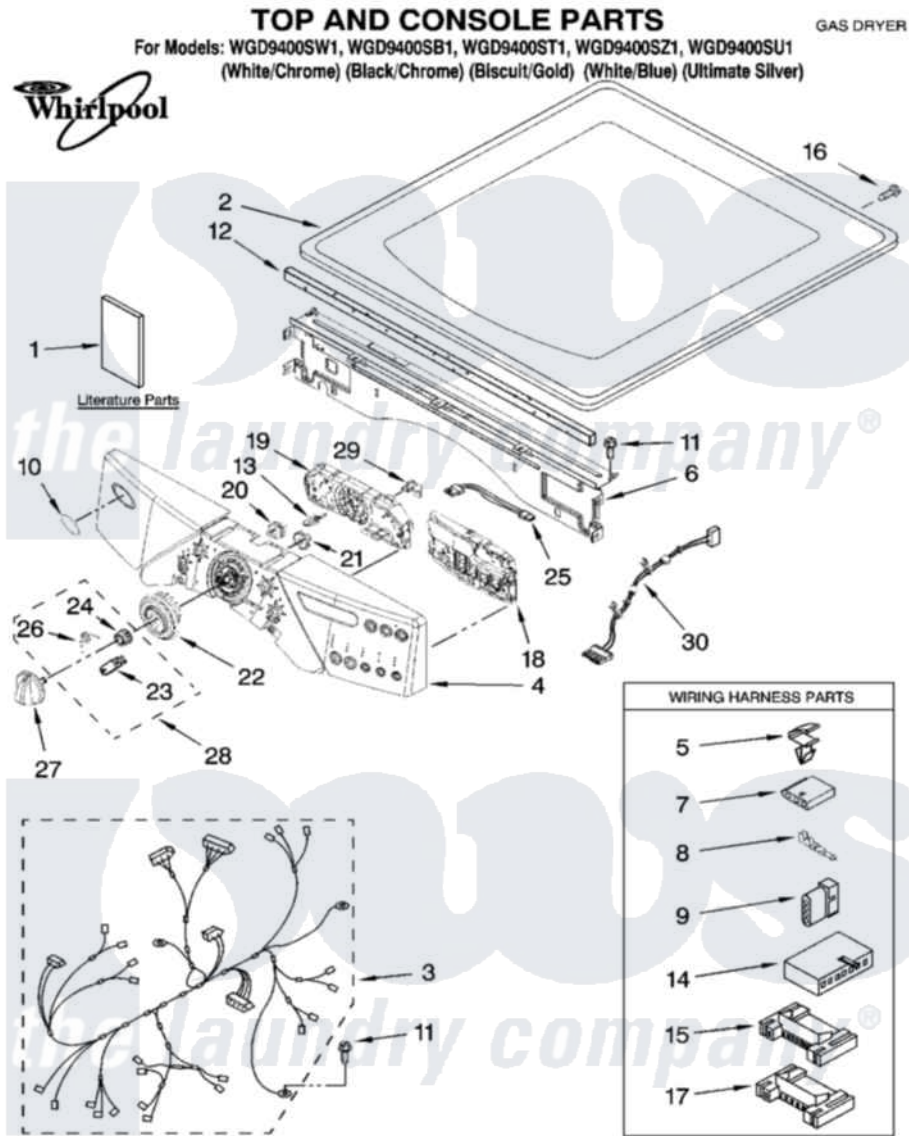

Whirlpool WGD9400SW1 01 - TOP AND CONSOLE PARTS

3-08 Litho In U.S.A. (LAN)

1

Part No. W10193425 Rev. A

Whirlpool [Residential Whirlpool WGD9400SW1 Dryer Parts](#) Parts Diagram 01 - TOP AND CONSOLE PARTS
Click on the part number to view part

Item	Original Part Number	Replaced By	Status	Part Description
1	W10151593		Not Available	Use & Care Guide
"	W10177461		Not Available	Tech Sheet
"	W10111226		Not Available	Guide, Quick Start
2	8565021			Top
"	8579997	W10192490		Top
"	W10194044			Top
"	W10114785			Top
3	W10111011			Harness, Main
4	W10116695			Panel, Console
"	W10116698			Panel, Console
"	W10116696			Panel, Console
"	W10116699			Panel, Console
"	W10116697			Panel, Console
5	3394427			Clip-Harness
6	W10006840	W10215656		Bracket, Console
7	353424			Plug, Terminal

8	94614		Terminal
9	3936144		Do-It-Yourself Repair Manuals
10	W10117943	8303811	Badge, Assembly
11	3390647	488729	Screw
12	W10112267		Foam-Seal Control Bracket
13	W10030070	W10012480	Kit
14	3936150		Connector, 7-Circuit
15	3395683		Receptacle, Multi-Terminal
16	8281225		Screw, 8-18 X 1/2
17	2203186		Connector, 5-Circuit
18	W10031430	W10294629	Kit
19	W10121375		User Interface
20	W10012430		Encoder, Wheel Kit.
21	W10012440		Retainer-Snap
22	W10012410		Knob, Light Ring
23	W10012810	280230	Encoder, Wheel Kit.
24	W10012460	280230	Encoder, Wheel Kit.
25	W10095960		Harness, Communication
26	W10012820	280230	Encoder, Wheel Kit.
27	W10116702		Knob, Control
"	W10116705		Knob, Control
"	W10116703		Knob, Control
"	W10116706		Knob, Control
"	W10116704		Knob, Control
28	280230		Encoder, Wheel Kit.
29	W10112268		Clip-Harness
30	W10111020		Power Cable, User-Interface