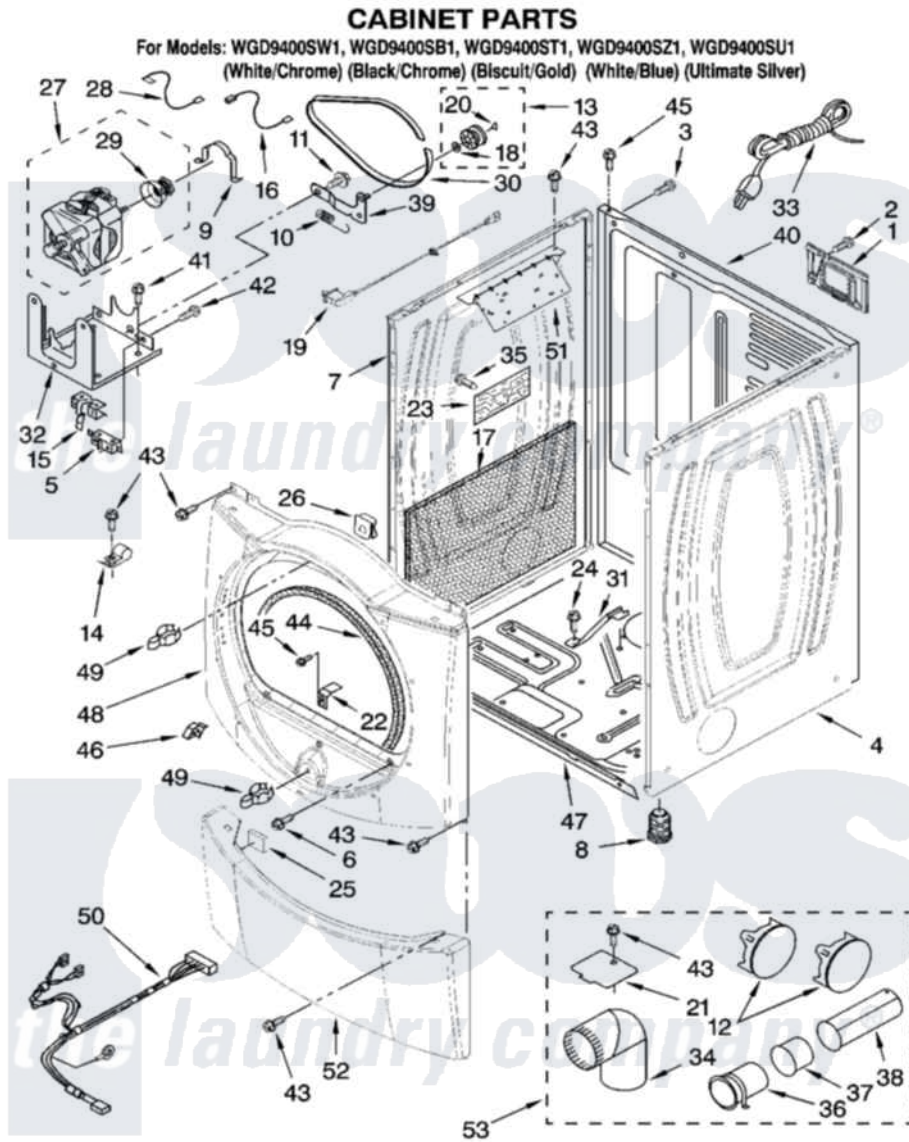

Whirlpool WGD9400SW1 02 - CABINET PARTS

W10193425

3

Whirlpool [Residential Whirlpool WGD9400SW1 Dryer Parts](#) Parts Diagram 02 - CABINET PARTS
 Click on the part number to view part

Item	Original Part Number	Replaced By	Status	Part Description
1	8317340			Cover, Terminal Block
2	3390814	90767		Screw, 8A X 3/8 HeX Washer Head Tapping
3	98139	303776		Screw
4	W10139003	W10117273		Panel
"	W10139010	W10117283		Panel
"	W10139004	W10117285		Panel
"	W10139009	W10117287		Panel
5	3394881	279782		Switch-Lid
6	3357011	308685		Side Trim)
7	W10138989	W10117272		Panel
"	W10138996	W10117282		Panel
"	W10138990	W10117284		Panel
"	W10138995	W10117286		Panel
8	3392100	49621		Feet-Leveling
"	279810			Foot-Optional
				Clamp, Motor Mounting