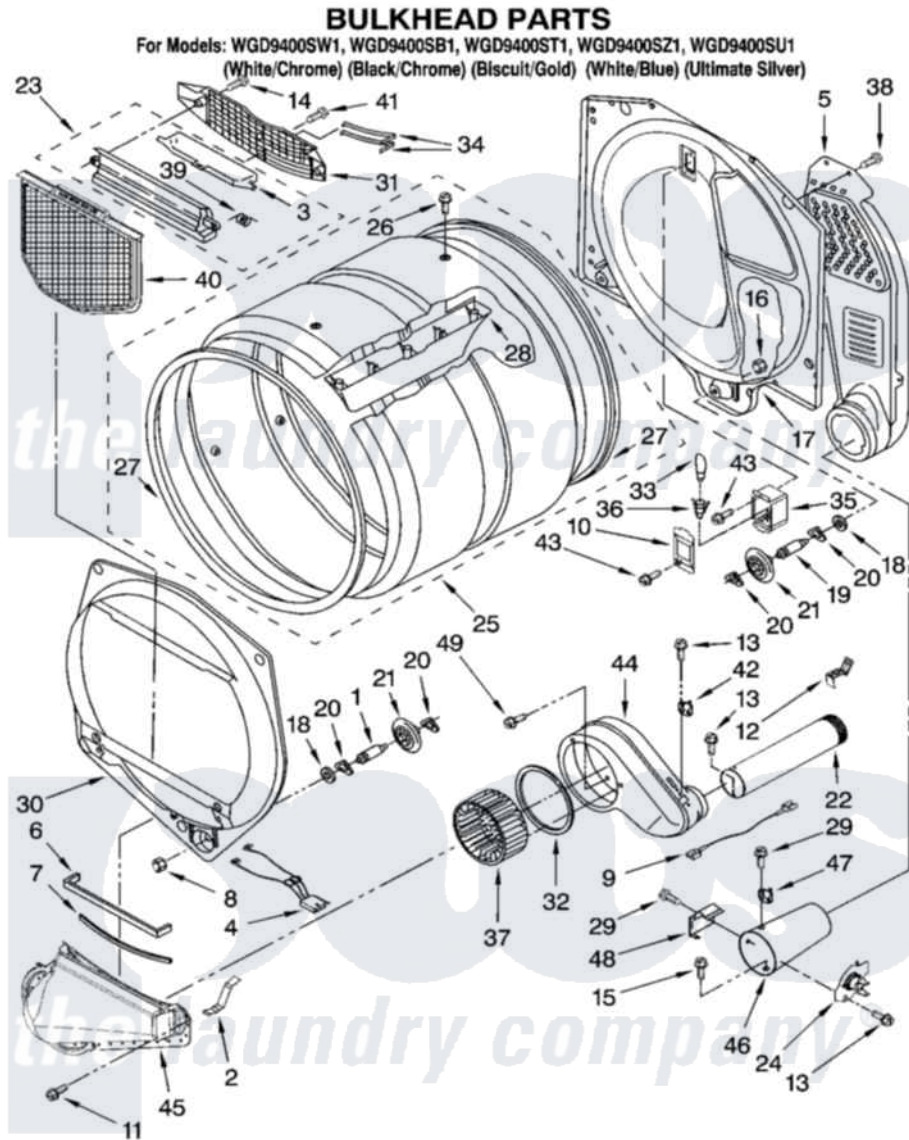

Whirlpool WGD9400SW1 03 - BULKHEAD PARTS

W10183425

5

Whirlpool Residential Whirlpool WGD9400SW1 Dryer Parts Parts Diagram 03 - BULKHEAD PARTS
Click on the part number to view part

Item	Original Part Number	Replaced By	Status	Part Description
1	8575324	W10359271		Shaft, Drum Roller Threads
2	8066208			Clip-Exhaust
3	3394984	8563758		Door, Lint Screen
4	3406653			Harness, Sensor
5	3394346			Air Duct Assembly
6	697813			Seal, Outlet Housing
7	697814	697813		Seal, Outlet Housing
8	3934666	W10080210		Nut, 3/8 X 16
9	3401710			Jumper, Tco High Limit
10	3402841	8532165		Lens, Drum Light
11	359625	487240		Screw, For Mtg. Service Capacitor
12	8572105			Retainer, Toe Panel
13	8533971	90767		Screw, 8A X 3/8 HeX Washer Head Tapping
14	3387230			Screw, 10-16 X 13/16
15	693995			Screw, Hex Head

16	W10001120	W10080190	Nut, 3/8-16
17	W10080170		Bulkhead, Rear
18	3387459	W10080960	Washer, Support
19	8575325	W10359272	Shaft, Roller Drum Threads
20	690997		Washer, Thrust
21	8536973	W10314173	Support
22	8563745	279936	Kit-Exhst
23	3394985	8563755	Housing, Outlet Assembly
24	8573713		Thermal-Cutoff
25	W10181466		Complete Drum Assembly
26	W10109200		Screw, Baffle Mounting
27	W10166807	280114	Seal
28	W10113136		Baffle, Drum
29	90767		Screw, 8A X 3/8 HeX Washer Head Tapping
30	8519245	W10136455	Bulkhead
31	8299979		Grill, Outlet Screen Door
32	697770		Seal, Cover Plate Blower Housing
33	3406124	22002263	Lamp
34	3387223		Electrode, Sensor
35	8578825		Bracket, Drum Light
36	W10136369		Socket, Drum Light Assembly
37	697772		Wheel, Blower
38	3390647	488729	Screw
39	3394986		Spring, Lint Screen Door
40	W10049370	W10120998	Screen
41	695240	488729	Screw
42	8577274		Thermostat 295F
43	487909	488729	Screw
44	8544362	W10119255	Housing, Blower
45	8066168	W10128606	Duct-Lint
46	8573824		Funnel, Burner
47	8573028		Thermostat, High-Limit 205 F
48	338906		Radiant, Sensor
49	489463		Screw, 8-18 X 1/16