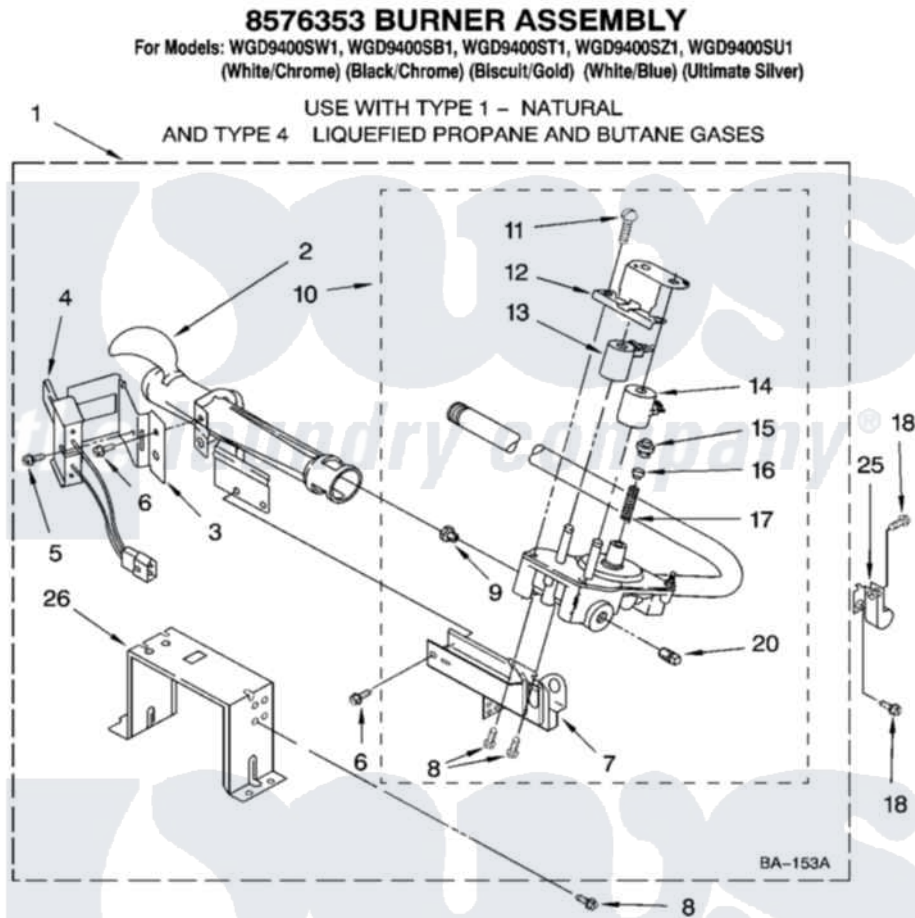

# Whirlpool WGD9400SW1 04 - 8576353 BURNER ASSEMBLY

W10193425

7

Whirlpool [Residential Whirlpool WGD9400SW1 Dryer Parts](#) Parts Diagram 04 - 8576353 BURNER ASSEMBLY  
 Click on the part number to view part

Item	Original Part Number	Replaced By	Status	Part Description
1	8576353	<a href="#">280119</a>		Burner-Gas
2	688617	<a href="#">693140</a>		Burner
3	<a href="#">694298</a>			Bracket, Ignitor
4	686590	<a href="#">279311</a>		Ignitor
5	<a href="#">3393909</a>			Screw, 8-32 X 7/8
6	343641	<a href="#">681414</a>		Screw, 10AB X 1/2
7	3389871		Not Available	Base, Burner
8	<a href="#">3387057</a>			Screw, 10-16 X 1/2 Orifice, Burner
9	<a href="#">15418</a>			Orifice, Burner Type 1
"	15422		Not Available	ORIFICE, BURNER (TYPE 4) (BUTANE)
"	234867	<a href="#">229742</a>		Orifice, Burner
10	W10118347	<a href="#">W10293912</a>		Valve-Gas
11	<a href="#">694421</a>			Screw, Bracket Mounting
12	<a href="#">694538</a>			Bracket, Shunt
13	<a href="#">694540</a>			Coil, 60 Hz

14	<a href="#">694539</a>		Coil, 60 Hz
15	<a href="#">694424</a>		Leak, Limiter
16	<a href="#">694423</a>		Screw, Regulator Adjustment
17	<a href="#">694422</a>		Spring, Regulator
18	3390647	<a href="#">488729</a>	Screw
20	239822	<a href="#">W10295523</a>	Plug, Pipe
25	<a href="#">3387561</a>		Clamp-Pipe
26	<a href="#">3389889</a>		Bracket, Support
	BLANK	Not Available	Following Parts Not Illustrated
"	8576846	<a href="#">W10317689</a>	Conversion Kit L.P.G. To Type Nat.