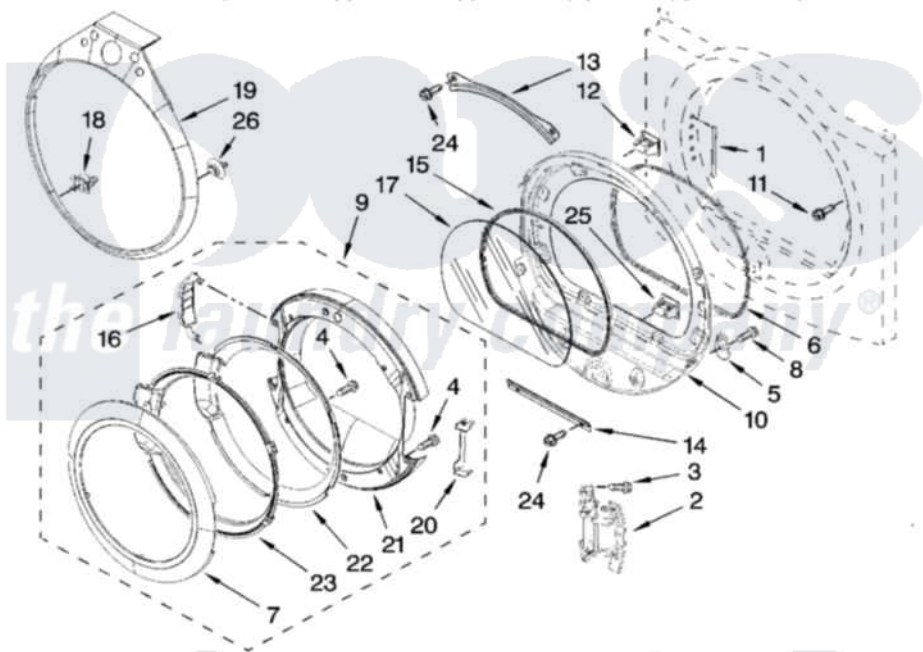

Whirlpool WGD9400SW1 05 - DOOR PARTS, OPTIONAL PARTS (NOT INCLUDED)

DOOR PARTS

For Models: WGD9400SW1, WGD9400SB1, WGD9400ST1, WGD9400SZ1, WGD9400SU1
(White/Chrome) (Black/Chrome) (Biscuit/Gold) (White/Blue) (Ultimate Silver)

W10193425

9

Whirlpool Residential Whirlpool WGD9400SW1 Dryer Parts Parts Diagram 05 - DOOR PARTS, OPTIONAL PARTS (NOT INCLUDED)

Click on the part number to view part

Item	Original Part Number	Replaced By	Status	Part Description
1	W10085210			Label-Hinge Hole Cover Front Panel
"	W10085230			Label, Hinge Hole Cover
2	W10139920			Door Hinge Assembly
3	W10159996			Screw, 10-24 X 25/64
4	9742177			Screw, 8-18 X .625
5	W10048910			Screw-Plug
6	W10139457			Seal-Door Handle, Ring Door
7	8579502			Handle, Door
"	8579503			HAndle-Ring And Pad Assembly
"	8579496			HAndle, Ring And Pad Assembly
8	3393008	308685		Side Trim)
9	W10180115			Door Assembly
"	W10180116			Door Assembly