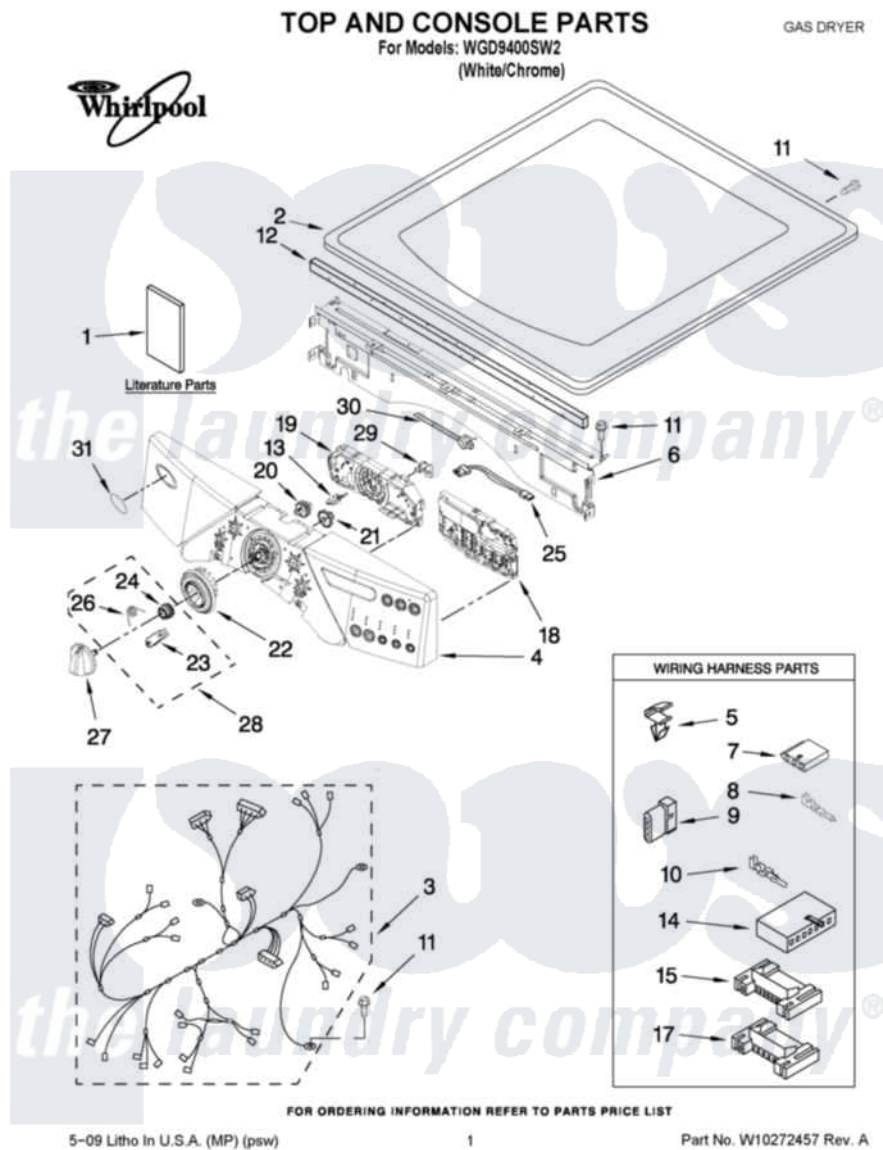

# Whirlpool WGD9400SW2 01 - TOP AND CONSOLE PARTS

Whirlpool [Residential Whirlpool WGD9400SW2 Dryer Parts](#) Parts Diagram 01 - TOP AND CONSOLE PARTS  
Click on the part number to view part

| Item | Original Part Number      | Replaced By               | Status        | Part Description              |
|------|---------------------------|---------------------------|---------------|-------------------------------|
| 1    | W10224575                 |                           | Not Available | USE & CARE GUIDE              |
| "    | W10258369                 |                           | Not Available | TECH SHEET                    |
| "    | W10255469                 |                           | Not Available | INSTALLATION INSTRUCTIONS     |
| 2    | 3980634                   | <a href="#">W10117263</a> |               | Top                           |
| 3    | <a href="#">W10111062</a> |                           |               | Harness, Main                 |
| 4    | <a href="#">W10246730</a> |                           |               | Panel, Console And 31)        |
| 5    | <a href="#">3394427</a>   |                           |               | Clip-Harness                  |
| 6    | <a href="#">W10215656</a> |                           |               | Bracket, Console              |
| 7    | <a href="#">353424</a>    |                           |               | Plug, Terminal                |
| 8    | <a href="#">94614</a>     |                           |               | Terminal                      |
| 9    | <a href="#">3936144</a>   |                           |               | Do-It-Yourself Repair Manuals |
| 10   | 94613                     | <a href="#">596797</a>    |               | Terminal                      |
| 11   | 3390647                   | <a href="#">488729</a>    |               | Screw                         |
| 12   | <a href="#">W10112267</a> |                           |               | Foam-Seal Control Bracket     |
| 13   | W10030070                 | <a href="#">W10012480</a> |               | Kit                           |
| 14   | <a href="#">3936150</a>   |                           |               | Connector, 7-Circuit          |