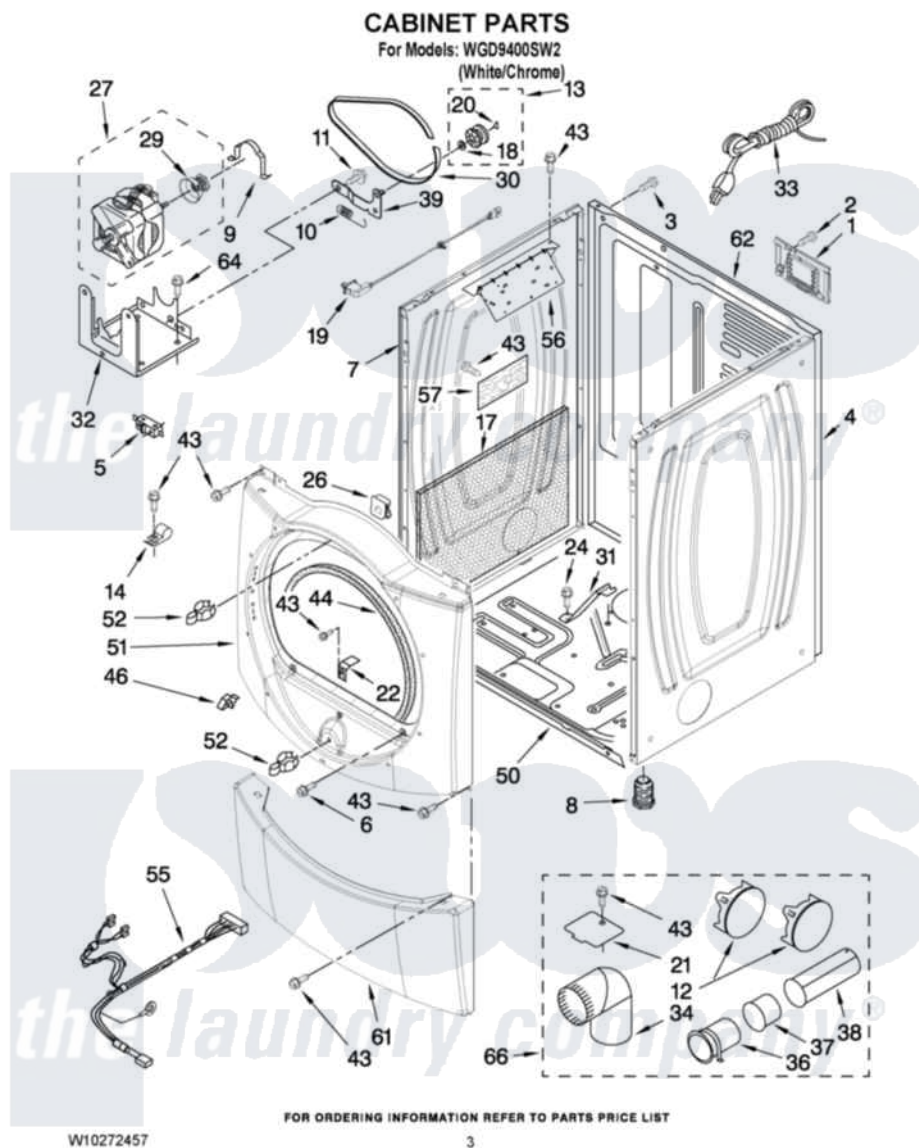

Whirlpool WGD9400SW2 02 - CABINET PARTS

Whirlpool [Residential Whirlpool WGD9400SW2 Dryer Parts](#) Parts Diagram 02 - CABINET PARTS
 Click on the part number to view part

Item	Original Part Number	Replaced By	Status	Part Description
1	8317340			Cover, Terminal Block
2	3390814	90767		Screw, 8A X 3/8 HeX Washer Head Tapping
3	8533974	4331106		Screw, No.10-32 X 7/16
4	W10192446			Panel, Side
5	W10246525	W10314253		Switch, Assembly Broken Belt
6	3357011	308685		Side Trim)
7	W10192435			Panel, Side
8	3392100	49621		Feet-Leveling
"	279810			Foot-Optional
9	W10121316			Plug, Multivent
10	3387374			Spring, Idler
11	3389420			Retainer-Idler 1/4-20 X 1/16
12	49252			Plug, Multivent
13	3388672	279640		Pulley-ldr
14	3978776			Bracket, Gas Pipe Switch
17	W10123956			Dampening Panel

18	233520		Washer, Thrust
19	W10128087	W10318609	Switch, Assembly Door
20	W10121334		Washer, Thrust
21	8066115	3394331	Plate Cover
22	8529053		Ramp, Door Door Switch
24	693995		Screw, Hex Head
26	62825		Clip-S Type Control Board
27	8538263	279787	Motor-Drive
29	8578220		Pulley, Motor
30	3387610	661570	Belt
31	8529757		Bracket, Burner
32	W10242878		Bracket, Motor Mounting
33	3401401	3401402	Cord, Power
34	49026		4" - 90° Elbow
36	8563747		Exhaust Pipe Medium Pipe
37	8563750		Exhaust Pipe
38	8563749		Exhaust Pipe
39	3388674	W10118756	Idler Bracket
43	3390647	488729	Screw
44	3387242		Seal, Front Panel
46	8519459		Clip, Toe Panel
50	W10273475		Base, Cabinet
51	W10180423		Front Panel
52	696144	279570	Latch
55	W10242903		Harness, Digital Interface
56	8563727		Bracket, Control
57	W10174745		Board, Control
61	W10246269		Panel, Toe
62	W10244141		Panel, Rear
64	343641	681414	Screw, 10AB X 1/2
66	279818	W10470674	Dryer Exhaust Kit