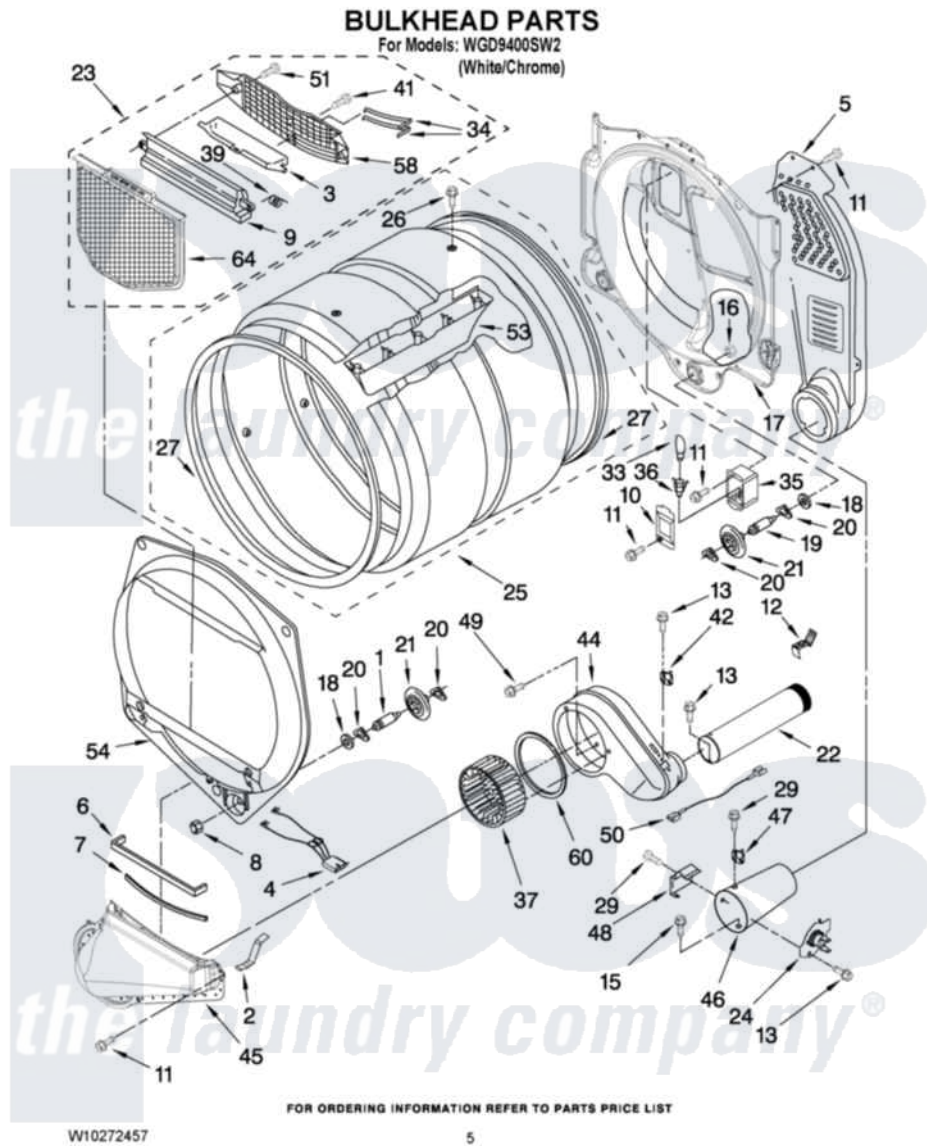

# Whirlpool WGD9400SW2 03 - BULKHEAD PARTS

Whirlpool Residential Whirlpool WGD9400SW2 Dryer Parts Parts Diagram 03 - BULKHEAD PARTS  
Click on the part number to view part

Item	Original Part Number	Replaced By	Status	Part Description
1	8575324	<a href="#">W10359271</a>		Shaft, Drum Roller Threads
2	<a href="#">8066208</a>			Clip-Exhaust
3	3394984	<a href="#">8563758</a>		Door, Lint Screen
4	<a href="#">3406653</a>			Harness, Sensor
5	<a href="#">3394346</a>			Air Duct Assembly
6	<a href="#">697813</a>			Seal, Outlet Housing
7	697814	<a href="#">697813</a>		Seal, Outlet Housing
8	3934666	<a href="#">W10080210</a>		Nut, 3/8 X 16
9	3394985	<a href="#">8563755</a>		Housing, Outlet Assembly
10	3402841	<a href="#">8532165</a>		Lens, Drum Light
11	3390647	<a href="#">488729</a>		Screw
12	<a href="#">8572105</a>			Retainer, Toe Panel
13	8533971	<a href="#">90767</a>		Screw, 8A X 3/8 HeX Washer Head Tapping
15	<a href="#">693995</a>			Screw, Hex Head
16	W10001120	<a href="#">W10080190</a>		Nut, 3/8-16
17	<a href="#">W10080170</a>			Bulkhead, Rear