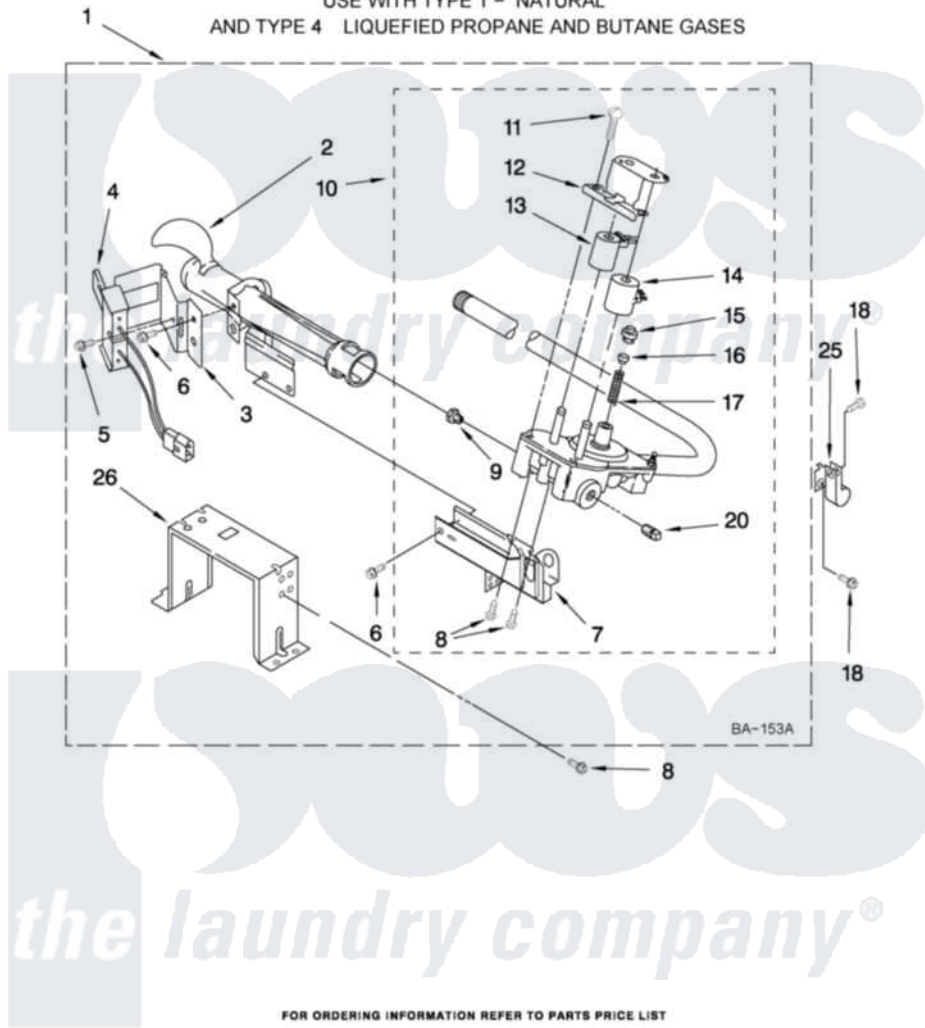

Whirlpool WGD9400SW2 04 - 8576353 BURNER ASSEMBLY

8576353 BURNER ASSEMBLY

For Models: WGD9400SW2
(White/Chrome)

USE WITH TYPE 1 - NATURAL
AND TYPE 4 LIQUEFIED PROPANE AND BUTANE GASES

W10272457

FOR ORDERING INFORMATION REFER TO PARTS PRICE LIST

7

Whirlpool [Residential Whirlpool WGD9400SW2 Dryer Parts](#) Parts Diagram 04 - 8576353 BURNER ASSEMBLY
Click on the part number to view part

| Item | Original Part Number | Replaced By | Status | Part Description |
|------|-------------------------|---------------------------|---------------|------------------------------------|
| 1 | 8576353 | 280119 | | Burner-Gas |
| 2 | 688617 | 693140 | | Burner |
| 3 | 694298 | | | Bracket, Ignitor |
| 4 | 686590 | 279311 | | Ignitor |
| 5 | 3393909 | | | Screw, 8-32 X 7/8 |
| 6 | 343641 | 681414 | | Screw, 10AB X 1/2 |
| 7 | 3389871 | | Not Available | Base, Burner |
| 8 | 3387057 | | | Screw, 10-16 X 1/2 Orifice, Burner |
| 9 | 15418 | | | Orifice, Burner Type 1 |
| " | 15422 | | Not Available | ORIFICE, BURNER (TYPE 4) (BUTANE) |
| " | 234867 | 229742 | | Orifice, Burner |
| 10 | W10118347 | W10293912 | | Valve-Gas |
| 11 | 694421 | | | Screw, Bracket Mounting |
| 12 | 694538 | | | Bracket, Shunt |
| 13 | 694540 | | | Coil, 60 Hz |