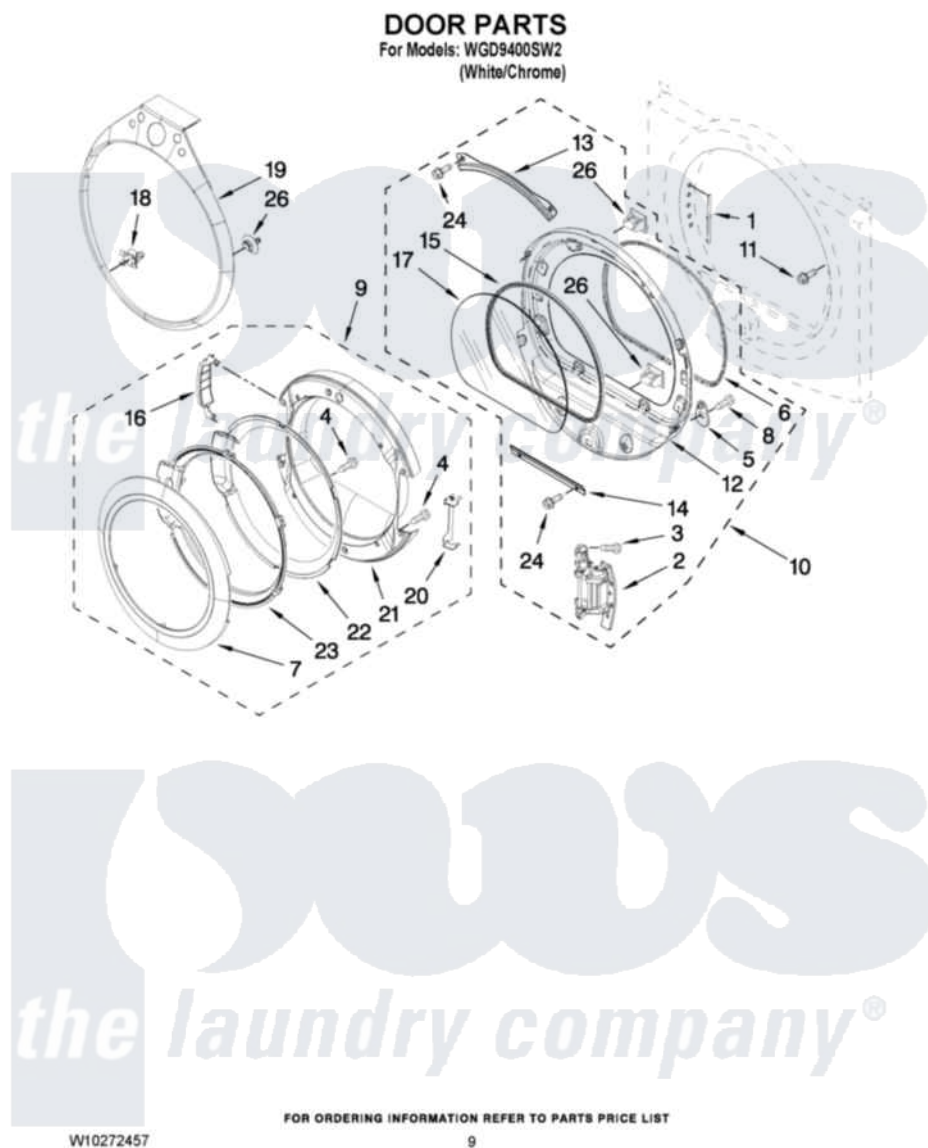

Whirlpool WGD9400SW2 05 - DOOR PARTS

Whirlpool [Residential Whirlpool WGD9400SW2 Dryer Parts](#) Parts Diagram 05 - DOOR PARTS
Click on the part number to view part

Item	Original Part Number	Replaced By	Status	Part Description
1	W10085210			Label-Hinge Hole Cover Front Panel
2	W10139920			Door Hinge Assembly
3	W10159996			Screw, 10-24 X 25/64
4	9742177			Screw, 8-18 X .625
5	W10048910			Screw-Plug
6	W10139457			Seal-Door Handle, Ring Door
7	8579502			Handle, Door
8	3400224			Screw, 1/4-20 X 3/8
9	W10180115			Door Assembly
10	8577819			Door Assembly
11	355515			Screw, 8-18 X 11/16
12	8578229			Door Assembly
13	8519356			Retainer-Window
14	8519354			Retainer-Window
15	8579662			Gasket, Window

16	W10180119		Cover-Hinge, Stationary Cover Hinge
17	8566254		Glass-Window
18	W10129065		Trim-Clip Metal
19	W10180492		Tear-Drop Trim And Clip Assembly
20	W10180120		Shield, Door
21	W10180118		Door, Intermediate
22	W10180117		Door Mask
23	8578155		Door Screen
24	3393258	3373329D	Screw
26	690081	279570	Latch