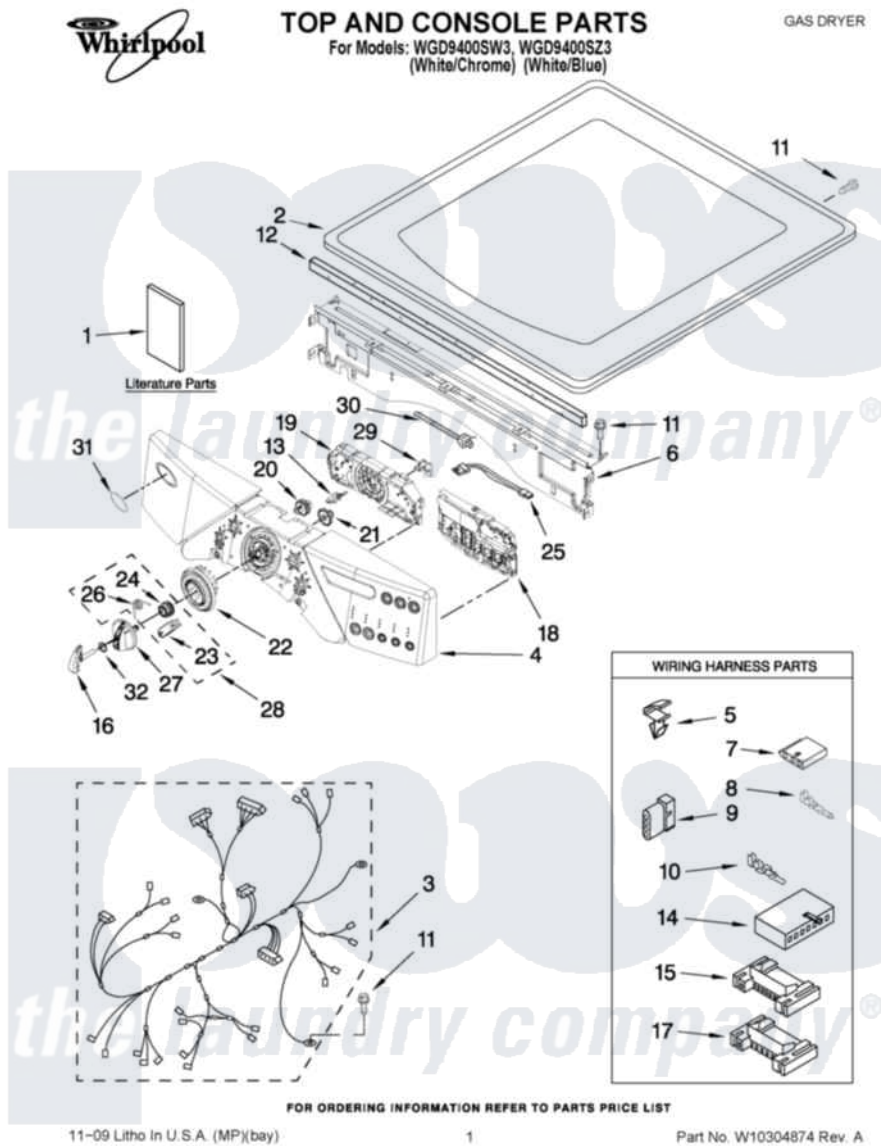

# Whirlpool WGD9400SW3 01 - TOP AND CONSOLE PARTS

Whirlpool Residential Whirlpool WGD9400SW3 Dryer Parts Parts Diagram 01 - TOP AND CONSOLE PARTS  
Click on the part number to view part

Item	Original Part Number	Replaced By	Status	Part Description
1	W10224575		Not Available	USE & CARE GUIDE
"	W10258369		Not Available	TECH SHEET
"	W10255469		Not Available	INSTALLATION INSTRUCTIONS
2	3980634	<a href="#">W10117263</a>		Top
3	<a href="#">W10111062</a>			Harness, Main
4	<a href="#">W10246730</a>			Panel, Console And 31)
"	<a href="#">W10246731</a>			Panel, Console And 31)
5	<a href="#">3394427</a>			Clip-Harness
6	<a href="#">W10215656</a>			Bracket, Console
7	<a href="#">353424</a>			Plug, Terminal
8	<a href="#">94614</a>			Terminal
9	<a href="#">3936144</a>			Do-It-Yourself Repair Manuals
10	94613	<a href="#">596797</a>		Terminal
11	3390647	<a href="#">488729</a>		Screw
12	<a href="#">W10112267</a>			Foam-Seal Control Bracket
13	W10030070	<a href="#">W10012480</a>		Kit

14	<a href="#">3936150</a>		Connector, 7-Circuit
15	<a href="#">3395683</a>		Receptacle, Multi-Terminal
16	<a href="#">W10029940</a>		Cap, Knob
17	<a href="#">2203186</a>		Connector, 5-Circuit
18	<a href="#">W10280099</a>		User Interface
19	<a href="#">W10279688</a>		User Interface
20	<a href="#">W10012430</a>		Encoder, Wheel Kit.
21	<a href="#">W10012440</a>		Retainer-Snap
22	<a href="#">W10012410</a>		Knob, Light Ring
23	W10012810	<a href="#">280230</a>	Encoder, Wheel Kit.
24	W10012460	<a href="#">280230</a>	Encoder, Wheel Kit.
25	<a href="#">W10242906</a>		Harness, Communication
26	W10012820	<a href="#">280230</a>	Encoder, Wheel Kit.
27	N/P	Not Available	KNOB BASE (NOT SERVICABLE)
28	<a href="#">280230</a>		Encoder, Wheel Kit.
29	<a href="#">W10112268</a>		Clip-Harness
30	<a href="#">3391018</a>		Tie Cable
31	W10117943	<a href="#">8303811</a>	Badge, Assembly
32	<a href="#">W10012830</a>		Knob, 0-Ring