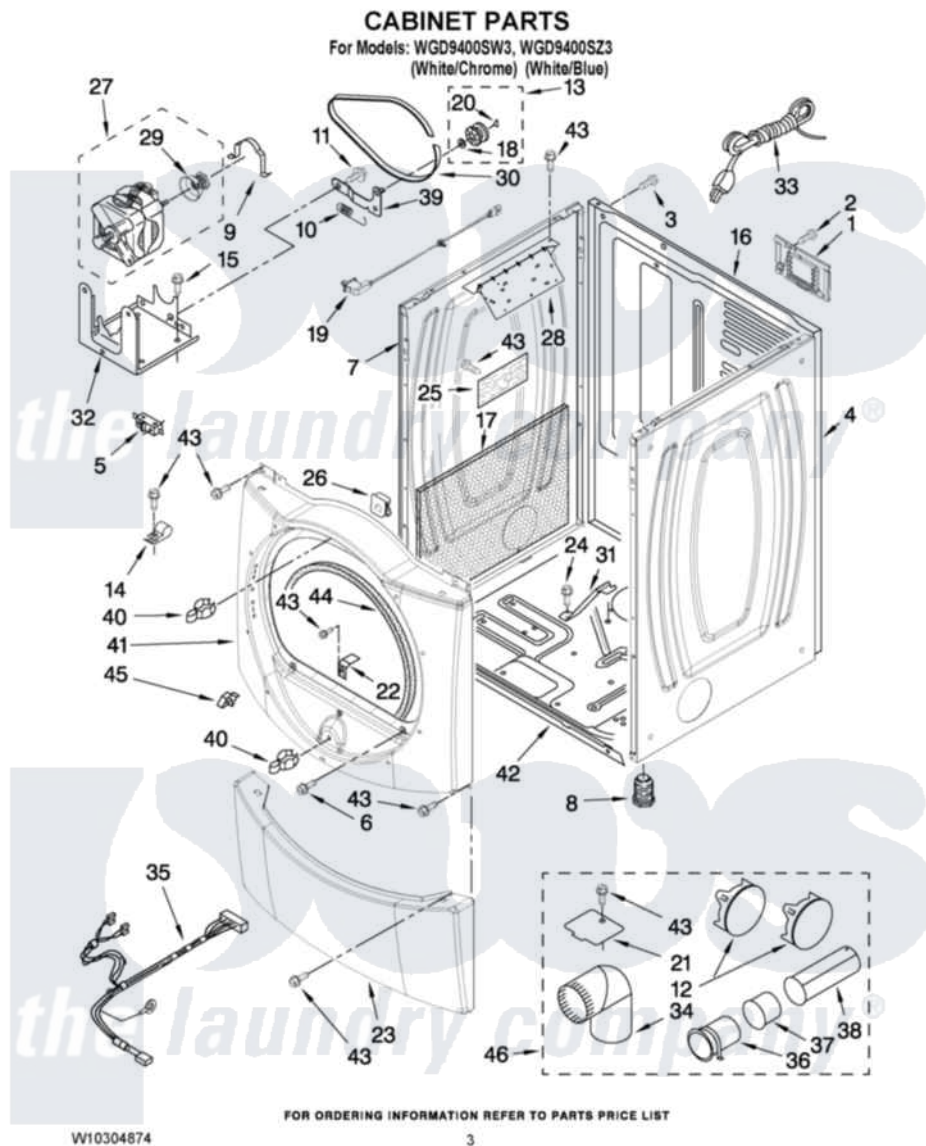

Whirlpool WGD9400SW3 02 - CABINET PARTS

FOR ORDERING INFORMATION REFER TO PARTS PRICE LIST

Whirlpool [Residential Whirlpool WGD9400SW3 Dryer Parts](#) Parts Diagram 02 - CABINET PARTS
 Click on the part number to view part

Item	Original Part Number	Replaced By	Status	Part Description
1	8317340			Cover, Terminal Block
2	3390814	90767		Screw, 8A X 3/8 HeX Washer Head Tapping
3	8533974	4331106		Screw, No.10-32 X 7/16
4	W10192446			Panel, Side
5	W10246525	W10314253		Switch, Assembly Broken Belt
6	3357011	308685		Side Trim)
7	W10192435			Panel, Side
8	3392100	49621		Feet-Leveling
"	279810			Foot-Optional
9	660658			Clamp, Motor Mounting 343481 685441
10	3387374			Spring, Idler
11	3389420			Retainer-Idler 1/4-20 X 1/16
12	49252			Plug, Multivent
13	3388672	279640		Pulley-ldr
14	3978776			Bracket, Gas Pipe Switch

15	343641	681414	Screw, 10AB X 1/2
16	W10244141		Panel, Rear
17	W10123956		Dampening Panel
18	233520		Washer, Thrust
19	W10128087	W10318609	Switch, Assembly Door
20	W10121334		Washer, Thrust
21	8066115	3394331	Plate Cover
22	8529053		Ramp, Door Door Switch
23	W10246269		Panel, Toe
24	693995		Screw, Hex Head
25	W10174745		Board, Control
26	62825		Clip-S Type Control Board
27	8538263	279787	Motor-Drve
28	8563727		Bracket, Control
29	8578220		Pulley, Motor
30	3387610	661570	Belt
31	8529757		Bracket, Burner
32	W10242878		Bracket, Motor Mounting
33	3401401	3401402	Cord, Power
34	49026		4" - 90° Elbow
35	W10242903		Harness, Digital Interface
36	8563747		Exhaust Pipe Medium Pipe
37	8563750		Exhaust Pipe
38	8563749		Exhaust Pipe
39	3388674	W10118756	Idler Bracket
40	696144	279570	Latch
41	W10180423		Front Panel
42	W10239098		Front Panel
43	3390647	488729	Screw
44	3387242		Seal, Front Panel
45	8519459		Clip, Toe Panel
46	279818	W10470674	Dryer Exhaust Kit