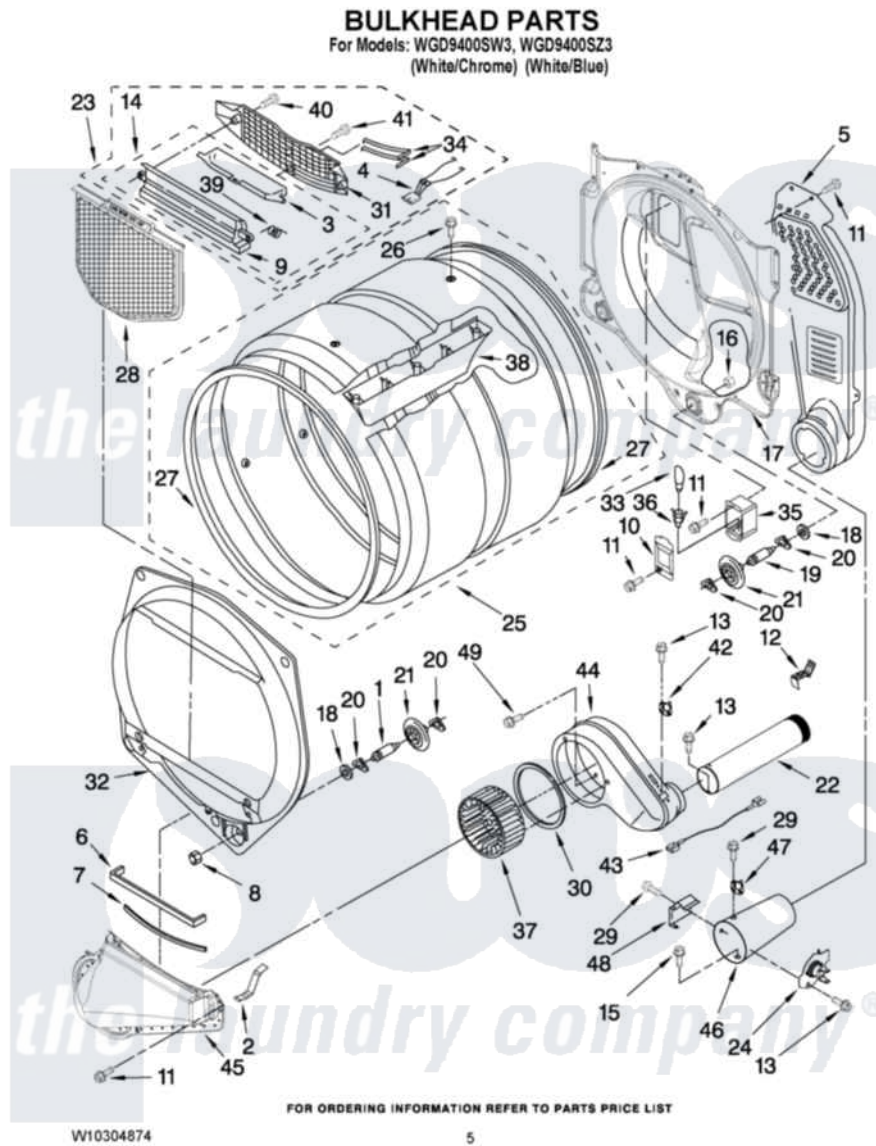

# Whirlpool WGD9400SW3 03 - BULKHEAD PARTS

Whirlpool Residential Whirlpool WGD9400SW3 Dryer Parts Parts Diagram 03 - BULKHEAD PARTS  
Click on the part number to view part

Item	Original Part Number	Replaced By	Status	Part Description
1	8575324	<a href="#">W10359271</a>		Shaft, Drum Roller Threads
2	<a href="#">8066208</a>			Clip-Exhaust
3	<a href="#">W10153413</a>			Door, Lint Screen
4	<a href="#">3406653</a>			Harness, Sensor
5	<a href="#">3394346</a>			Air Duct Assembly
6	<a href="#">697813</a>			Seal, Outlet Housing
7	697814	<a href="#">697813</a>		Seal, Outlet Housing
8	3934666	<a href="#">W10080210</a>		Nut, 3/8 X 16
9	<a href="#">W10153414</a>			Outlet, Housing Assembly
10	3402841	<a href="#">8532165</a>		Lens, Drum Light
11	3390647	<a href="#">488729</a>		Screw
12	<a href="#">8572105</a>			Retainer, Toe Panel
13	8533971	<a href="#">90767</a>		Screw, 8A X 3/8 HeX Washer Head Tapping
14	<a href="#">W10153423</a>			Outlet Grille, Housing Assembly
15	<a href="#">693995</a>			Screw, Hex Head