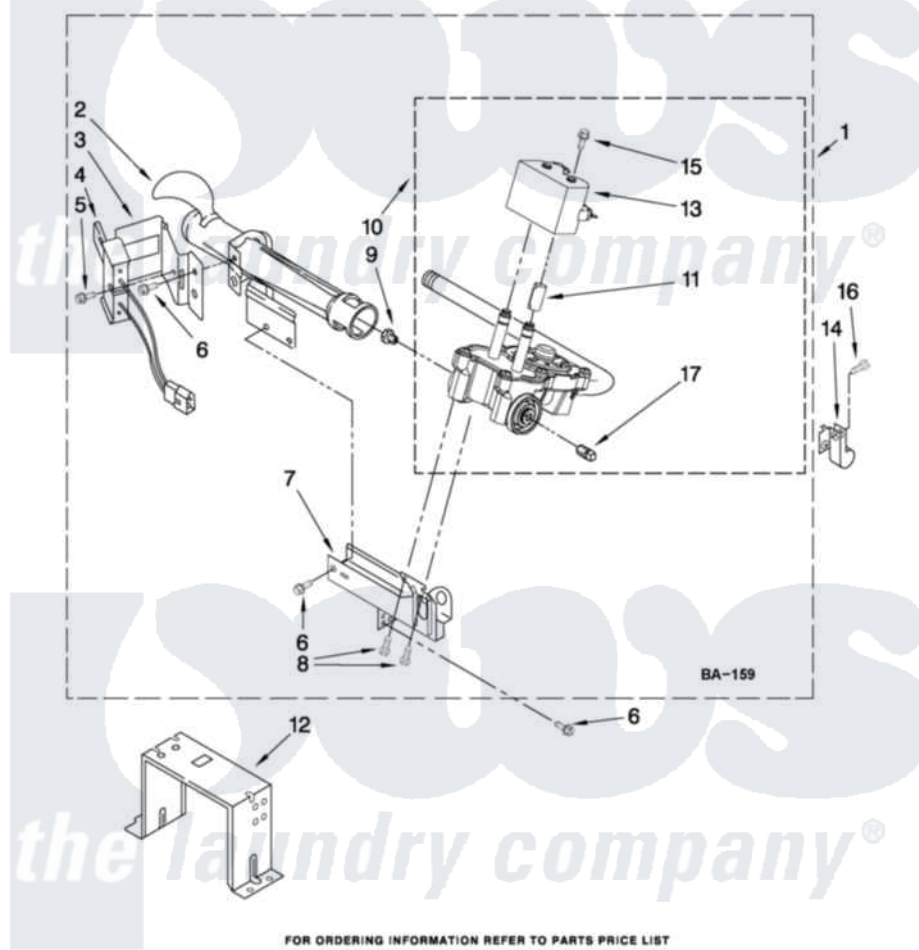

Whirlpool WGD9400SW3 04 - W10293911 BURNER ASSEMBLY

W10293911 BURNER ASSEMBLY

For Models: WGD9400SW3, WGD9400SZ3
(White/Chrome) (White/Blue)

USE WITH TYPE 1 - NATURAL, TYPE 2 - MIXED,
AND TYPE 4 - LIQUEFIED PROPANE AND BUTANE GASES

W10304874

FOR ORDERING INFORMATION REFER TO PARTS PRICE LIST

7

Whirlpool [Residential Whirlpool WGD9400SW3 Dryer Parts](#) Parts Diagram 04 - W10293911 BURNER ASSEMBLY
Click on the part number to view part

Item	Original Part Number	Replaced By	Status	Part Description
1	W10293911	W10310204		Burner-Gas
2	688617	693140		Burner
3	694298			Bracket, Ignitor
4	686590	279311		Ignitor
5	3393909			Screw, 8-32 X 7/8
6	343641	681414		Screw, 10AB X 1/2
7	3389871		Not Available	Base, Burner
8	3387057			Screw, 10-16 X 1/2 Orifice, Burner
9	15418			Orifice, Burner Type 1
10	W10175144	W10293912		Valve-Gas
11	W10295524	W10328463		Coil, 60 Hz
12	3389889			Bracket, Support
13	W10273784	W10328463		Coil, 60 Hz
14	3978776			Bracket, Gas Pipe Switch
15	326049536			Screw, Coil
16	3390647	488729		Screw