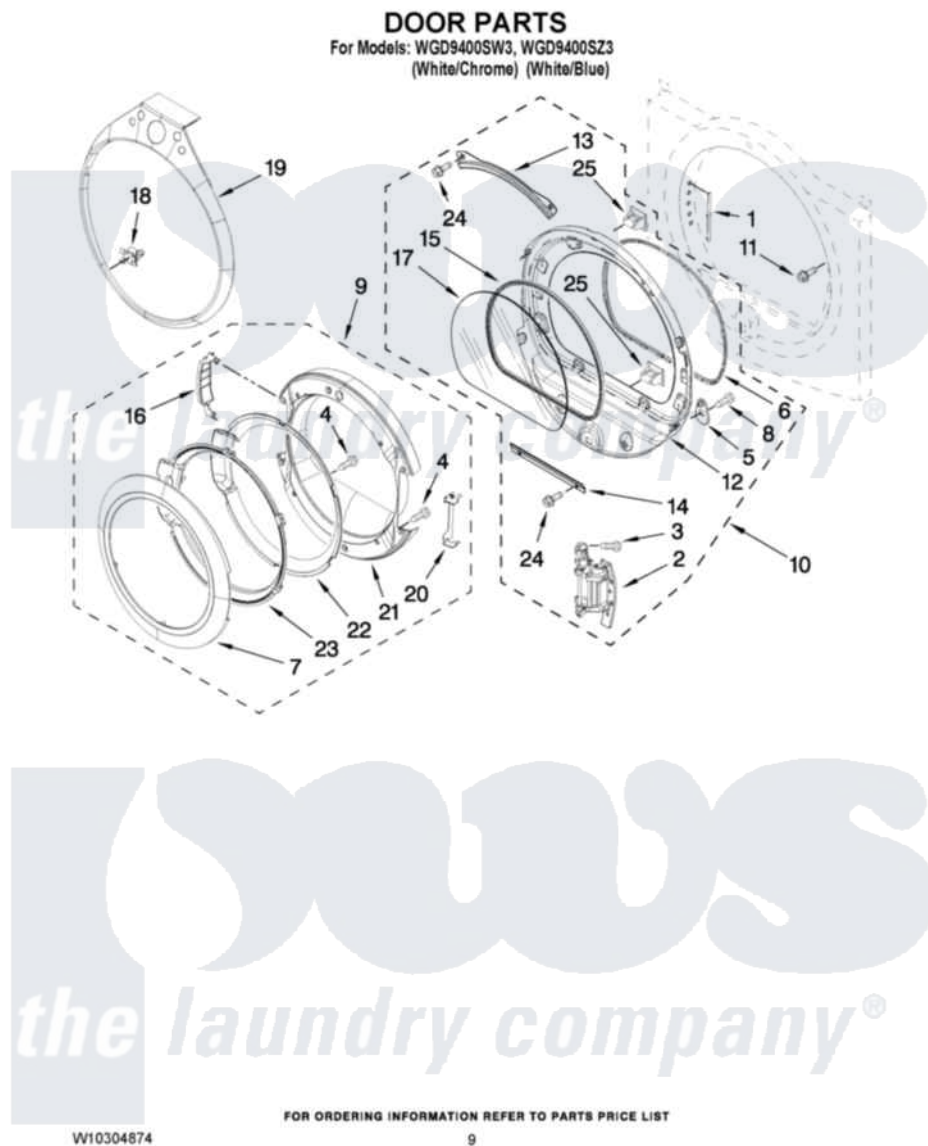

Whirlpool WGD9400SW3 05 - DOOR PARTS

Whirlpool [Residential Whirlpool WGD9400SW3 Dryer Parts](#) Parts Diagram 05 - DOOR PARTS
Click on the part number to view part

Item	Original Part Number	Replaced By	Status	Part Description
1	W10085210			Label-Hinge Hole Cover Front Panel
"	W10085230			Label, Hinge Hole Cover
2	W10139920			Door Hinge Assembly
3	W10159996			Screw, 10-24 X 25/64
4	9742177			Screw, 8-18 X .625
5	W10048910			Screw-Plug
6	W10139457			Seal-Door Handle, Ring Door
7	8579502			Handle, Door
"	8579496			HAndle, Ring And Pad Assembly
8	3400224			Screw, 1/4-20 X 3/8
9	W10180115			Door Assembly
"	W10180112			Door Assembly
10	8577819			Door Assembly
11	355515			Screw, 8-18 X 11/16
12	8578229			Door Assembly

13	8519356		Retainer-Window
14	8519354		Retainer-Window
15	8579662		Gasket, Window
16	W10180119		Cover-Hinge, Stationary Cover Hinge
17	8566254		Glass-Window
18	W10129065		Trim-Clip Metal
19	W10180492		Tear-Drop Trim And Clip Assembly
"	W10180494		Tear-Drop Trim And Clip Assembly
20	W10180120		Shield, Door
21	W10180118		Door, Intermediate
22	W10180117		Door Mask
23	8578155		Door Screen
24	3393258	3373329D	Screw
25	690081	279570	Latch