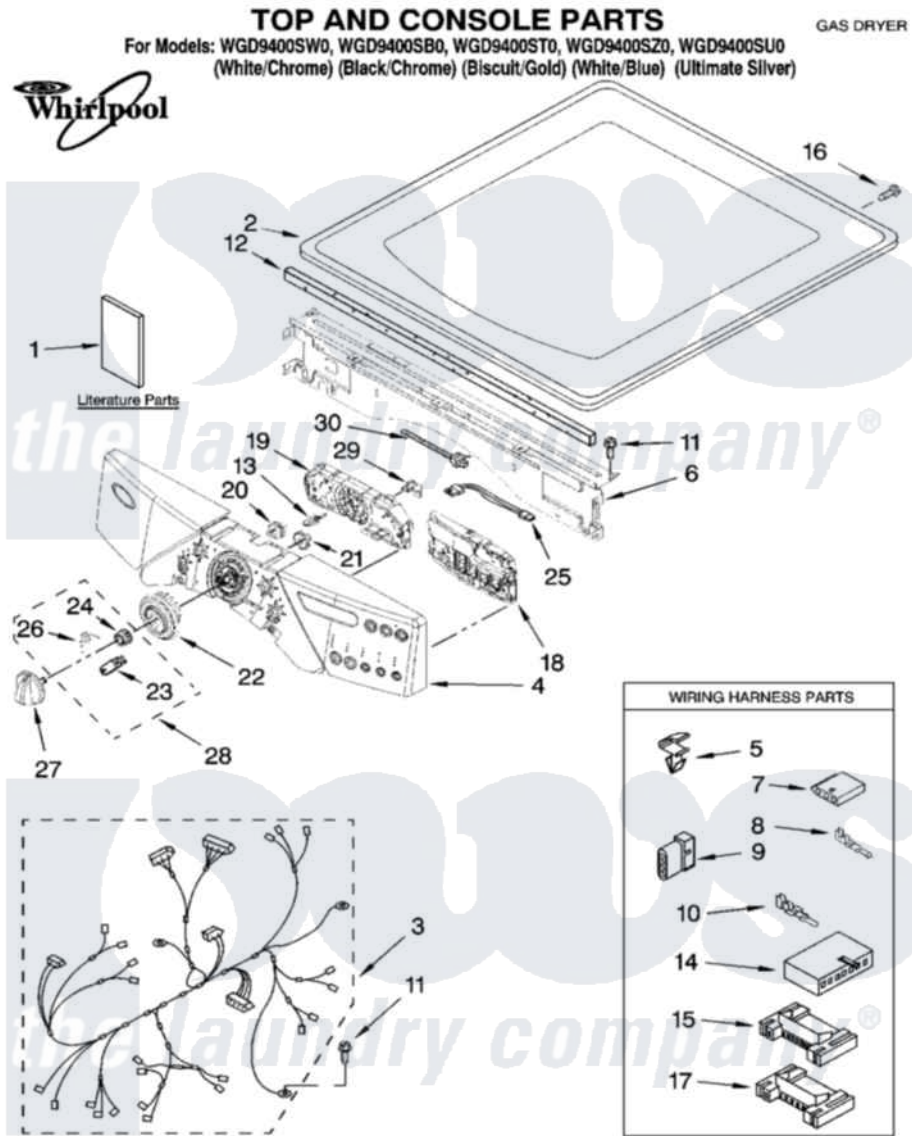

# Whirlpool WGD9400SZ0 01 - TOP AND CONSOLE PARTS

10-06 LITHO IN U.S.A. (LT)

1

Part No. W10115682

Whirlpool [Residential Whirlpool WGD9400SZ0 Dryer Parts](#) Parts Diagram 01 - TOP AND CONSOLE PARTS  
Click on the part number to view part

Item	Original Part Number	Replaced By	Status	Part Description
1	W10110851		Not Available	Use & Care Guide
"	W10110638		Not Available	Tech Sheet
"	W10111226		Not Available	Guide, Quick Start
2	8519251	<a href="#">W10117263</a>		Top
"	8579997	<a href="#">W10192490</a>		Top
"	8519252	<a href="#">3979307</a>		Top
"	<a href="#">W10114785</a>			Top
3	<a href="#">8579737</a>			Harness, Main
4	<a href="#">W10116695</a>			Panel, Console
"	<a href="#">W10116698</a>			Panel, Console
"	<a href="#">W10116696</a>			Panel, Console
"	<a href="#">W10116699</a>			Panel, Console
"	<a href="#">W10116697</a>			Panel, Console
5	<a href="#">3394427</a>			Clip-Harness
6	W10006840	<a href="#">W10215656</a>		Bracket, Console
7	<a href="#">353424</a>			Plug, Terminal