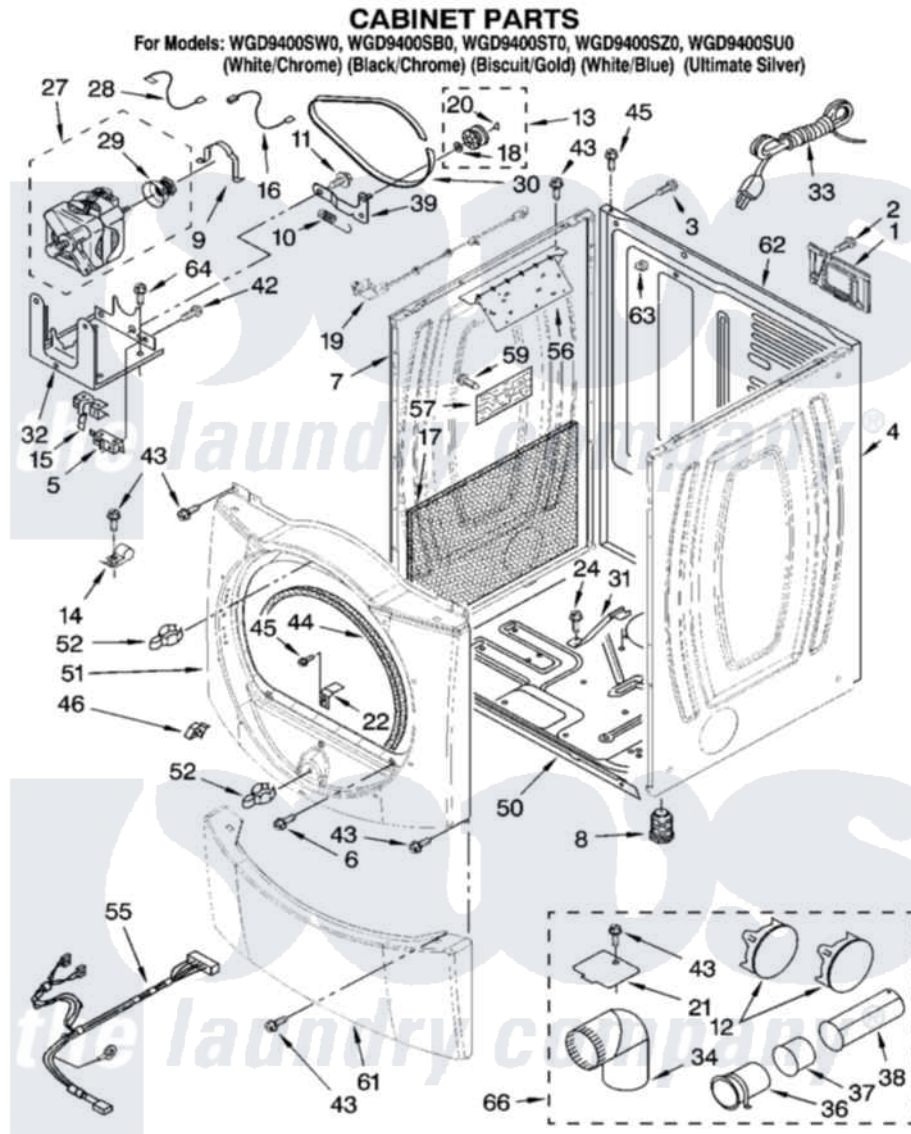

Whirlpool WGD9400SZ0 02 - CABINET PARTS

W10115682

3

Whirlpool [Residential Whirlpool WGD9400SZ0 Dryer Parts](#) Parts Diagram 02 - CABINET PARTS
Click on the part number to view part

Item	Original Part Number	Replaced By	Status	Part Description
1	8317340			Cover, Terminal Block
2	3390814	90767		Screw, 8A X 3/8 HeX Washer Head Tapping
3	697776	4331106		Screw, No.10-32 X 7/16
4	8578450	W10117273		Panel
"	W10095490	W10117283		Panel
"	8578451	W10117285		Panel
"	W10095480	W10117287		Panel
5	3394881	279782		Switch-Lid
6	3357011	308685		Side Trim)
7	8578437	W10117272		Panel
"	W10095450	W10117282		Panel
"	8578438	W10117284		Panel
"	W10095440	W10117286		Panel
8	3392100	49621		Feet-Leveling
"	279810			Foot-Optional
				Clamp, Motor Mounting