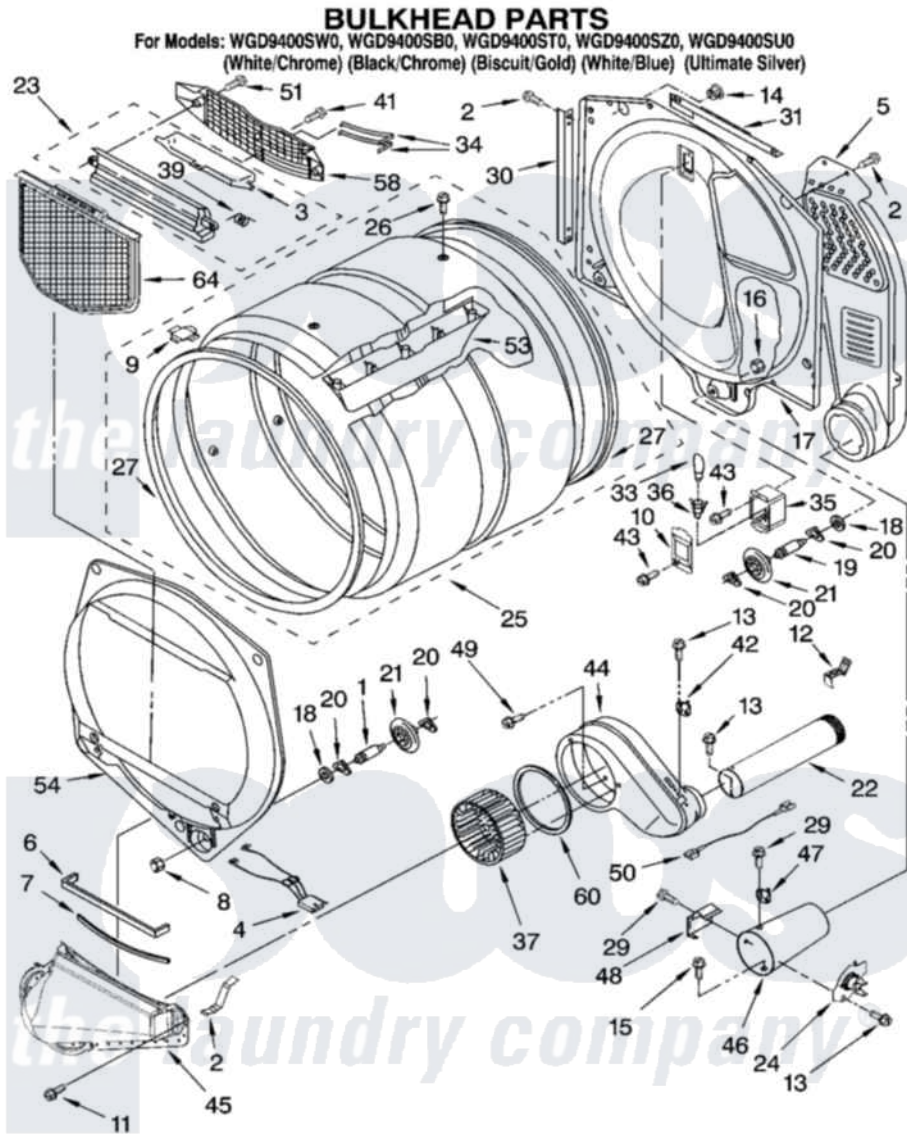

# Whirlpool WGD9400SZ0 03 - BULKHEAD PARTS

W10115682

5

Whirlpool [Residential Whirlpool WGD9400SZ0 Dryer Parts](#) Parts Diagram 03 - BULKHEAD PARTS  
 Click on the part number to view part

Item	Original Part Number	Replaced By	Status	Part Description
1	8575324	<a href="#">W10359271</a>		Shaft, Drum Roller Threads
2	<a href="#">8066208</a>			Clip-Exhaust
3	3394984	<a href="#">8563758</a>		Door, Lint Screen
4	<a href="#">3406653</a>			Harness, Sensor
5	<a href="#">3394346</a>			Air Duct Assembly
6	<a href="#">697813</a>			Seal, Outlet Housing
7	697814	<a href="#">697813</a>		Seal, Outlet Housing
8	3934666	<a href="#">W10080210</a>		Nut, 3/8 X 16
9	<a href="#">8066086</a>			Plug, Drum Hole
10	3402841	<a href="#">8532165</a>		Lens, Drum Light
11	359625	<a href="#">487240</a>		Screw, For Mtg. Service Capacitor
12	<a href="#">8572105</a>			Retainer, Toe Panel
13	8533971	<a href="#">90767</a>		Screw, 8A X 3/8 HeX Washer Head Tapping
14	<a href="#">8529007</a>			Plug, Rear Bulkhead
15	<a href="#">693995</a>			Screw, Hex Head