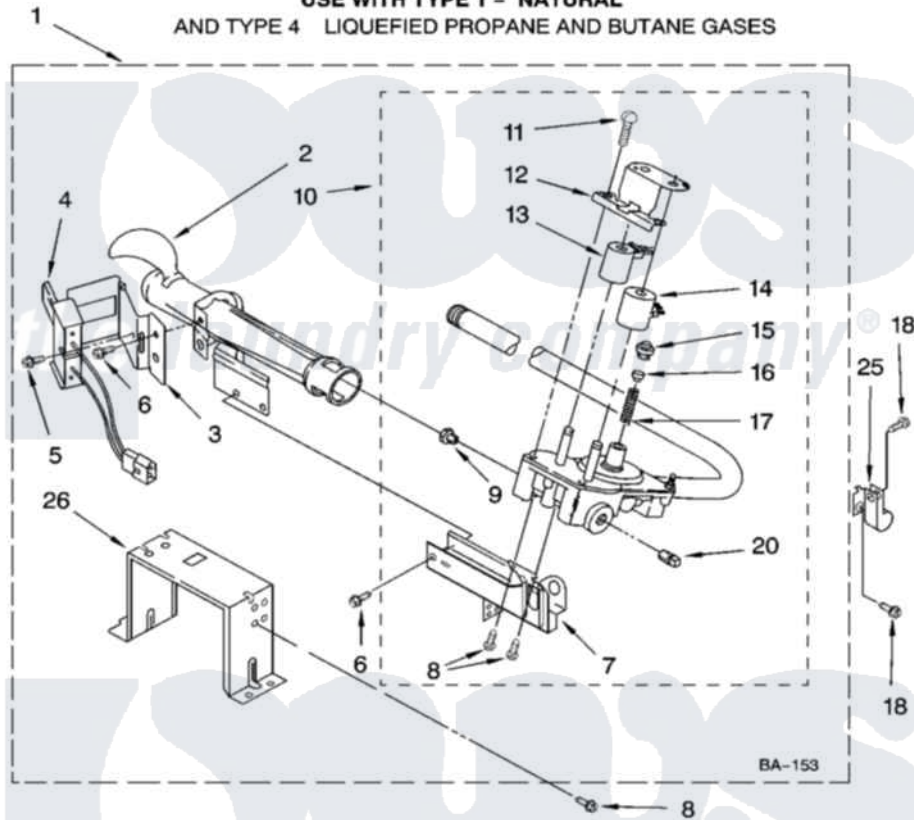

Whirlpool WGD9400SZ0 04 - 8576353 BURNER ASSEMBLY

8576353 BURNER ASSEMBLY
For Models: WGD9400SW0, WGD9400SB0, WGD9400ST0, WGD9400SZ0, WGD9400SU0
(White/Chrome) (Black/Chrome) (Biscuit/Gold) (White/Blue) (Ultimate Silver)

USE WITH TYPE 1 - NATURAL
AND TYPE 4 LIQUEFIED PROPANE AND BUTANE GASES

W10115682

7

Whirlpool [Residential Whirlpool WGD9400SZ0 Dryer Parts](#) Parts Diagram 04 - 8576353 BURNER ASSEMBLY
Click on the part number to view part

Item	Original Part Number	Replaced By	Status	Part Description
1	8576353	280119		Burner-Gas
2	688617	693140		Burner
3	694298			Bracket, Ignitor
4	686590	279311		Ignitor
5	3393909			Screw, 8-32 X 7/8
6	343641	681414		Screw, 10AB X 1/2
7	3389871		Not Available	Base, Burner
8	3387057			Screw, 10-16 X 1/2 Orifice, Burner
9	15418			Orifice, Burner Type 1
"	15422		Not Available	ORIFICE, BURNER (TYPE 4) (BUTANE)
"	234867	229742		Orifice, Burner
10	8281914	279923		NAT Gas
11	694421			Screw, Bracket Mounting
12	694538			Bracket, Shunt
13	694540			Coil, 60 Hz