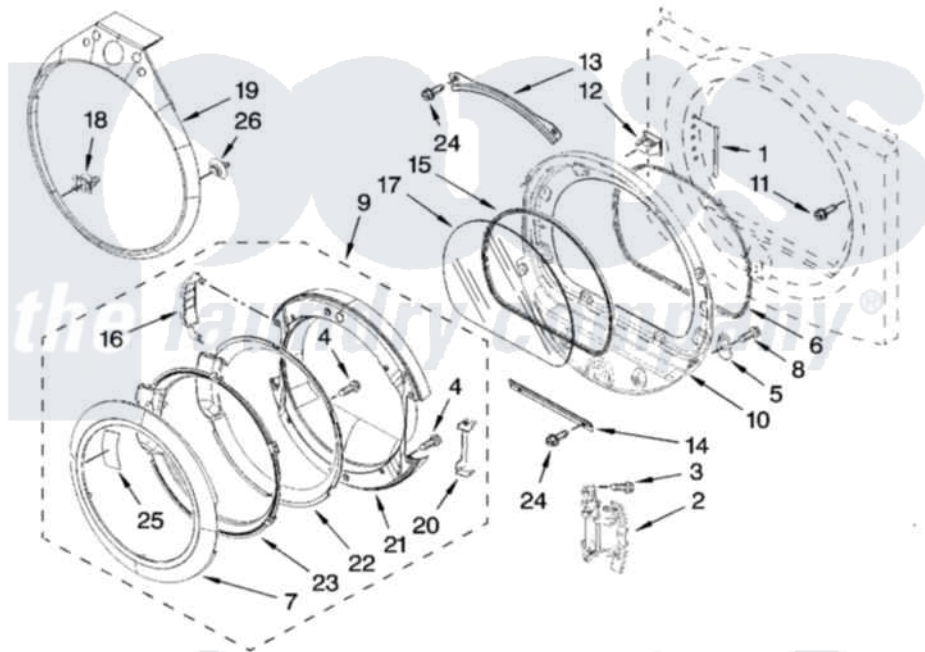

# Whirlpool WGD9400SZ0 05 - DOOR PARTS, OPTIONAL PARTS (NOT INCLUDED)

## DOOR PARTS

For Models: WGD9400SW0, WGD9400SB0, WGD9400ST0, WGD9400SZ0, WGD9400SU0  
(White/Chrome) (Black/Chrome) (Biscuit/Gold) (White/Blue) (Ultimate Silver)

W10115682

9

Whirlpool [Residential Whirlpool WGD9400SZ0 Dryer Parts](#) Parts Diagram 05 - DOOR PARTS, OPTIONAL PARTS (NOT INCLUDED)

[Click on the part number to view part](#)

Item	Original Part Number	Replaced By	Status	Part Description
1	<a href="#">W10085210</a>			Label-Hinge Hole Cover Front Panel
"	<a href="#">W10085230</a>			Label, Hinge Hole Cover
2	8577250	<a href="#">W10139920</a>		Door Hinge Assembly
3	W10017850	<a href="#">280203</a>		Screw-Kit
4	<a href="#">9742177</a>			Screw, 8-18 X .625
5	<a href="#">W10048910</a>			Screw-Plug
6	8577821	<a href="#">W10139457</a>		Seal-Door Handle, Ring Door
7	W10047960	<a href="#">8578154</a>		Handle, Door Ring Assembly
"	W10048070	<a href="#">8579502</a>		Handle, Door
"	W10048080	<a href="#">8579503</a>		HANdle-Ring And Pad Assembly
"	W10048010	<a href="#">8579496</a>		HANdle, Ring And Pad Assembly
8	3393008	<a href="#">308685</a>		Side Trim )
9	8579520	<a href="#">W10180115</a>		Door Assembly