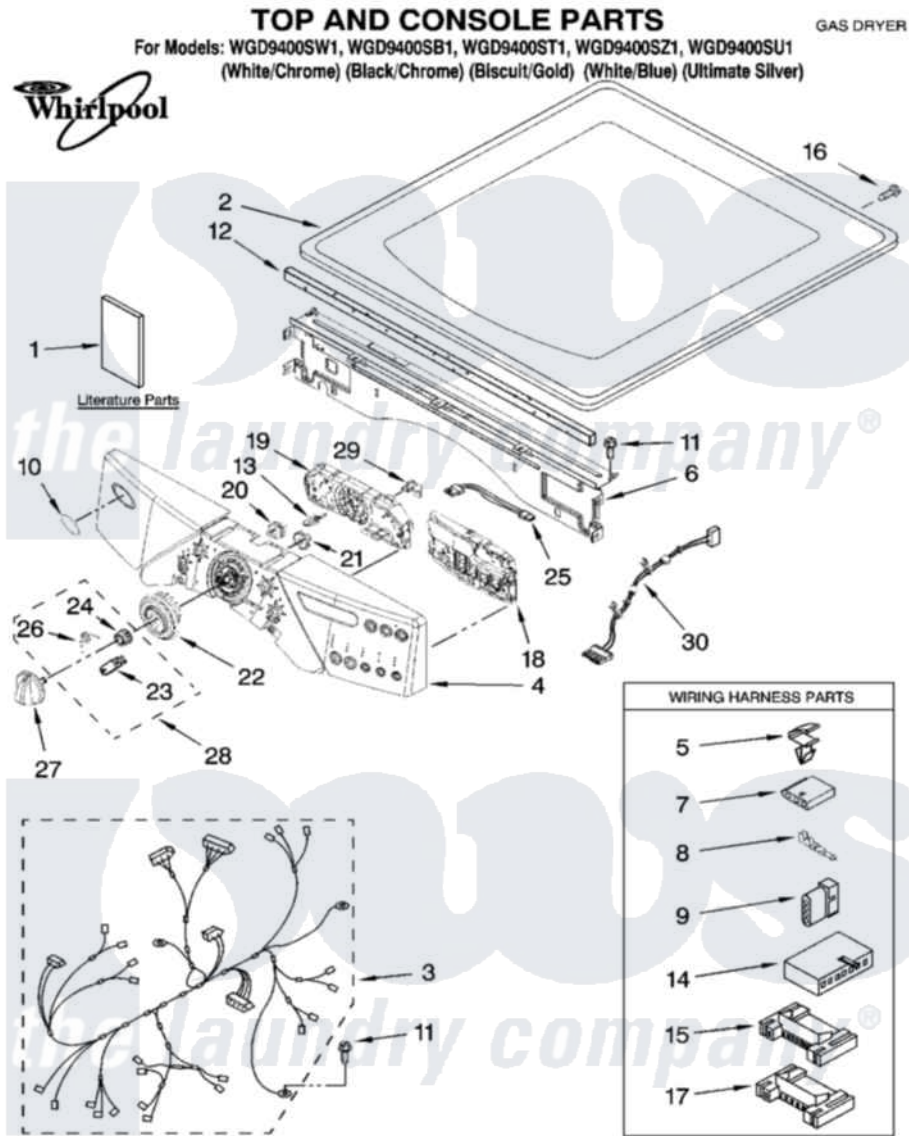

Whirlpool WGD9400SZ1 01 - TOP AND CONSOLE PARTS

3-08 Litho In U.S.A. (LAN)

1

Part No. W10193425 Rev. A

Whirlpool [Residential Whirlpool WGD9400SZ1 Dryer Parts](#) Parts Diagram 01 - TOP AND CONSOLE PARTS
Click on the part number to view part

Item	Original Part Number	Replaced By	Status	Part Description
1	W10151593		Not Available	Use & Care Guide
"	W10177461		Not Available	Tech Sheet
"	W10111226		Not Available	Guide, Quick Start
2	8565021			Top
"	8579997	W10192490		Top
"	W10194044			Top
"	W10114785			Top
3	W10111011			Harness, Main
4	W10116695			Panel, Console
"	W10116698			Panel, Console
"	W10116696			Panel, Console
"	W10116699			Panel, Console
"	W10116697			Panel, Console
5	3394427			Clip-Harness
6	W10006840	W10215656		Bracket, Console
7	353424			Plug, Terminal

8	94614		Terminal
9	3936144		Do-It-Yourself Repair Manuals
10	W10117943	8303811	Badge, Assembly
11	3390647	488729	Screw
12	W10112267		Foam-Seal Control Bracket
13	W10030070	W10012480	Kit
14	3936150		Connector, 7-Circuit
15	3395683		Receptacle, Multi-Terminal
16	8281225		Screw, 8-18 X 1/2
17	2203186		Connector, 5-Circuit
18	W10031430	W10294629	Kit
19	W10121375		User Interface
20	W10012430		Encoder, Wheel Kit.
21	W10012440		Retainer-Snap
22	W10012410		Knob, Light Ring
23	W10012810	280230	Encoder, Wheel Kit.
24	W10012460	280230	Encoder, Wheel Kit.
25	W10095960		Harness, Communication
26	W10012820	280230	Encoder, Wheel Kit.
27	W10116702		Knob, Control
"	W10116705		Knob, Control
"	W10116703		Knob, Control
"	W10116706		Knob, Control
"	W10116704		Knob, Control
28	280230		Encoder, Wheel Kit.
29	W10112268		Clip-Harness
30	W10111020		Power Cable, User-Interface