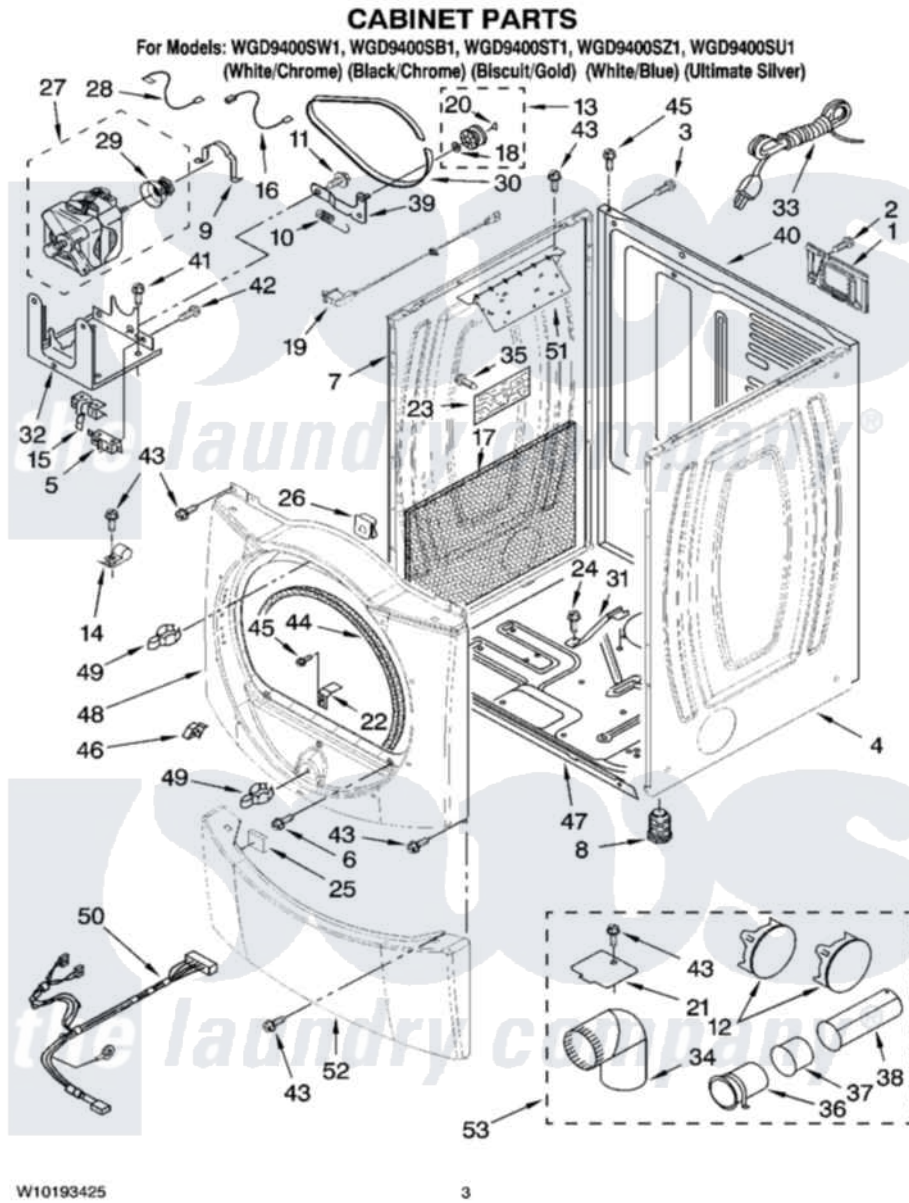

Whirlpool WGD9400SZ1 02 - CABINET PARTS

Whirlpool [Residential Whirlpool WGD9400SZ1 Dryer Parts](#) Parts Diagram 02 - CABINET PARTS
 Click on the part number to view part

Item	Original Part Number	Replaced By	Status	Part Description
1	8317340			Cover, Terminal Block
2	3390814	90767		Screw, 8A X 3/8 HeX Washer Head Tapping
3	98139	303776		Screw
4	W10139003	W10117273		Panel
"	W10139010	W10117283		Panel
"	W10139004	W10117285		Panel
"	W10139009	W10117287		Panel
5	3394881	279782		Switch-Lid
6	3357011	308685		Side Trim)
7	W10138989	W10117272		Panel
"	W10138996	W10117282		Panel
"	W10138990	W10117284		Panel
"	W10138995	W10117286		Panel
8	3392100	49621		Feet-Leveling
"	279810			Foot-Optional
				Clamp, Motor Mounting