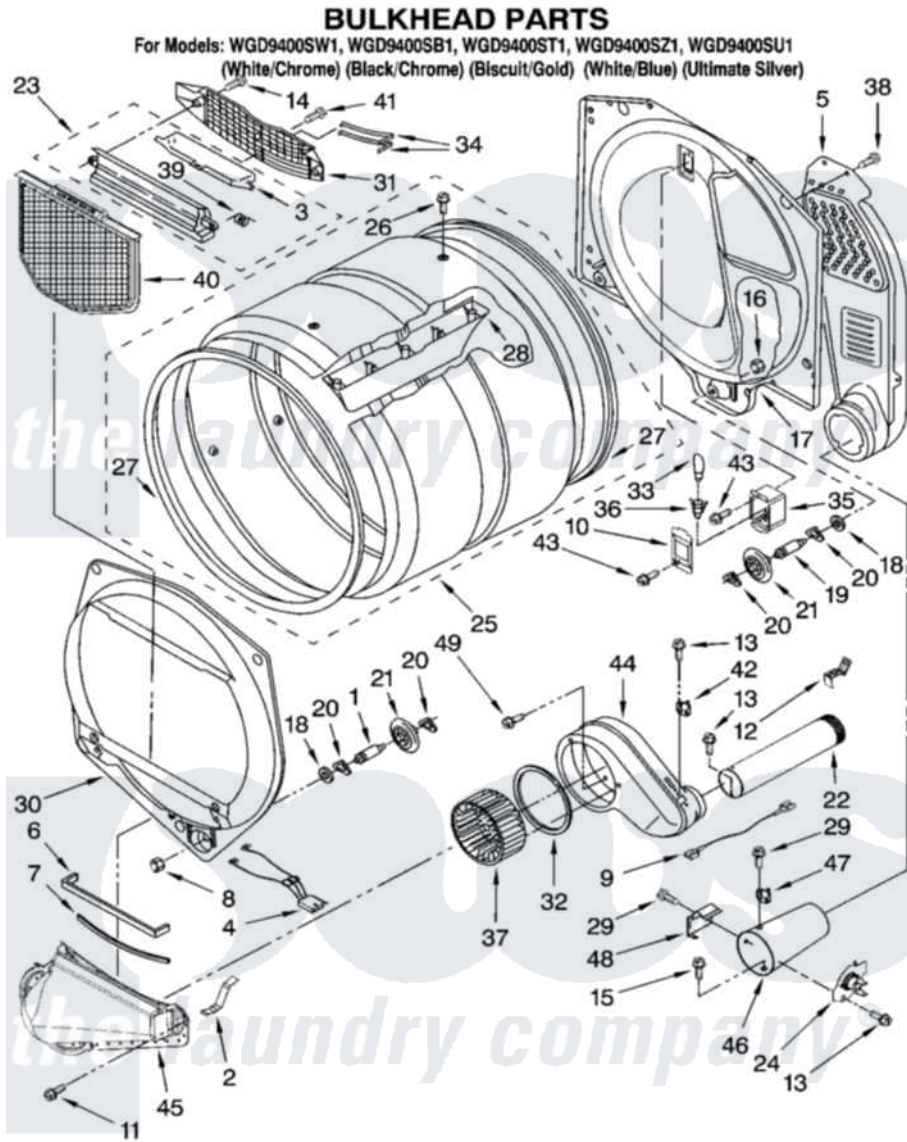

Whirlpool WGD9400SZ1 03 - BULKHEAD PARTS

W10193425

5

Whirlpool [Residential Whirlpool WGD9400SZ1 Dryer Parts](#) Parts Diagram 03 - BULKHEAD PARTS
Click on the part number to view part

Item	Original Part Number	Replaced By	Status	Part Description
1	8575324	W10359271		Shaft, Drum Roller Threads
2	8066208			Clip-Exhaust
3	3394984	8563758		Door, Lint Screen
4	3406653			Harness, Sensor
5	3394346			Air Duct Assembly
6	697813			Seal, Outlet Housing
7	697814	697813		Seal, Outlet Housing
8	3934666	W10080210		Nut, 3/8 X 16
9	3401710			Jumper, Tco High Limit
10	3402841	8532165		Lens, Drum Light
11	359625	487240		Screw, For Mtg. Service Capacitor
12	8572105			Retainer, Toe Panel
13	8533971	90767		Screw, 8A X 3/8 HeX Washer Head Tapping
14	3387230			Screw, 10-16 X 13/16
15	693995			Screw, Hex Head

16	W10001120	W10080190	Nut, 3/8-16
17	W10080170		Bulkhead, Rear
18	3387459	W10080960	Washer, Support
19	8575325	W10359272	Shaft, Roller Drum Threads
20	690997		Washer, Thrust
21	8536973	W10314173	Support
22	8563745	279936	Kit-Exhst
23	3394985	8563755	Housing, Outlet Assembly
24	8573713		Thermal-Cutoff
25	W10181466		Complete Drum Assembly
26	W10109200		Screw, Baffle Mounting
27	W10166807	280114	Seal
28	W10113136		Baffle, Drum
29	90767		Screw, 8A X 3/8 HeX Washer Head Tapping
30	8519245	W10136455	Bulkhead
31	8299979		Grill, Outlet Screen Door
32	697770		Seal, Cover Plate Blower Housing
33	3406124	22002263	Lamp
34	3387223		Electrode, Sensor
35	8578825		Bracket, Drum Light
36	W10136369		Socket, Drum Light Assembly
37	697772		Wheel, Blower
38	3390647	488729	Screw
39	3394986		Spring, Lint Screen Door
40	W10049370	W10120998	Screen
41	695240	488729	Screw
42	8577274		Thermostat 295F
43	487909	488729	Screw
44	8544362	W10119255	Housing, Blower
45	8066168	W10128606	Duct-Lint
46	8573824		Funnel, Burner
47	8573028		Thermostat, High-Limit 205 F
48	338906		Radiant, Sensor
49	489463		Screw, 8-18 X 1/16