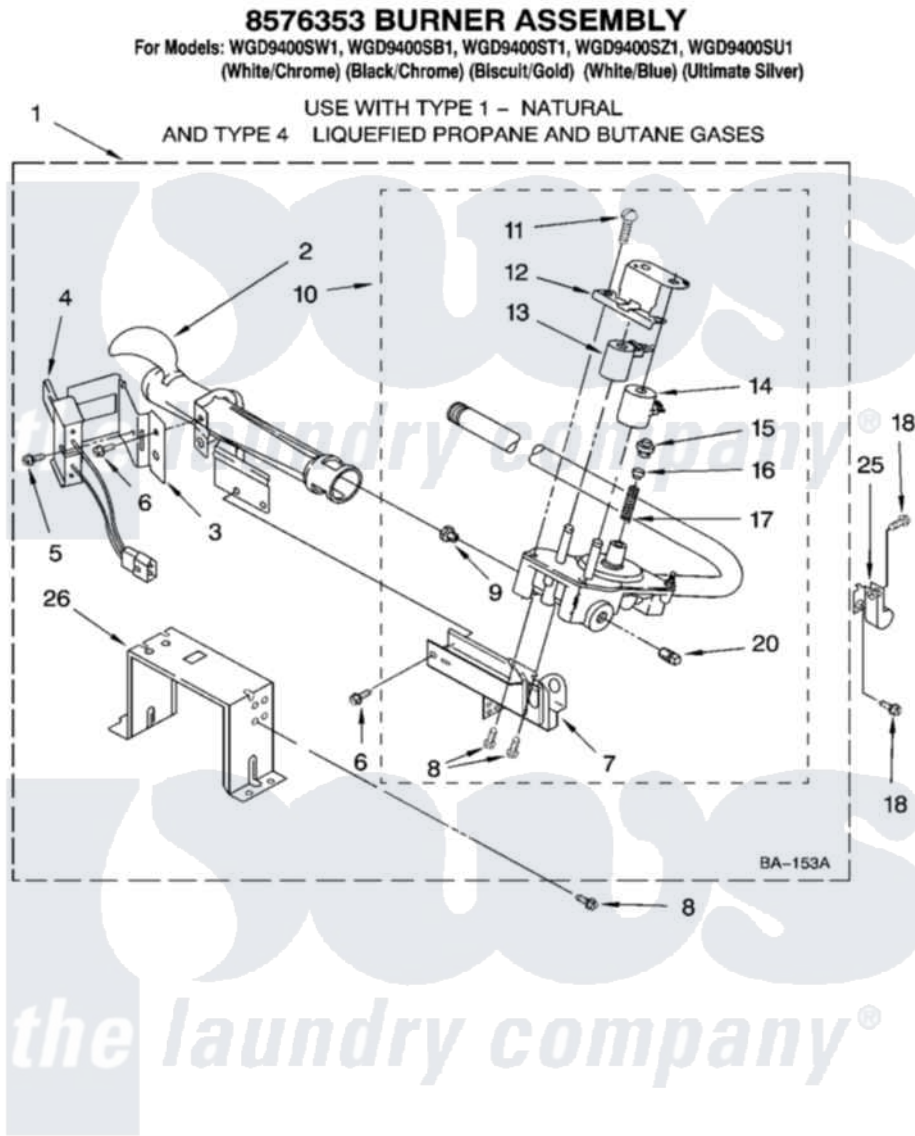

# Whirlpool WGD9400SZ1 04 - 8576353 BURNER ASSEMBLY

W10193425

7

Whirlpool [Residential Whirlpool WGD9400SZ1 Dryer Parts](#) Parts Diagram 04 - 8576353 BURNER ASSEMBLY  
 Click on the part number to view part

Item	Original Part Number	Replaced By	Status	Part Description
1	8576353	<a href="#">280119</a>		Burner-Gas
2	688617	<a href="#">693140</a>		Burner
3	<a href="#">694298</a>			Bracket, Ignitor
4	686590	<a href="#">279311</a>		Ignitor
5	<a href="#">3393909</a>			Screw, 8-32 X 7/8
6	343641	<a href="#">681414</a>		Screw, 10AB X 1/2
7	3389871		Not Available	Base, Burner
8	<a href="#">3387057</a>			Screw, 10-16 X 1/2 Orifice, Burner
9	<a href="#">15418</a>			Orifice, Burner Type 1
"	15422		Not Available	ORIFICE, BURNER (TYPE 4) (BUTANE)
"	234867	<a href="#">229742</a>		Orifice, Burner
10	W10118347	<a href="#">W10293912</a>		Valve-Gas
11	<a href="#">694421</a>			Screw, Bracket Mounting
12	<a href="#">694538</a>			Bracket, Shunt
13	<a href="#">694540</a>			Coil, 60 Hz