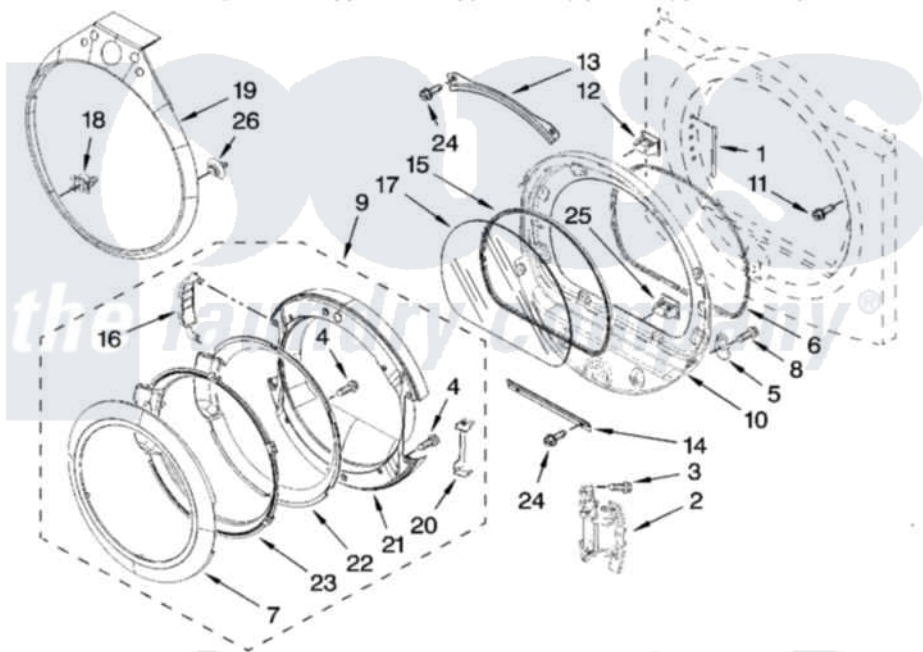

Whirlpool WGD9400SZ1 05 - DOOR PARTS, OPTIONAL PARTS (NOT INCLUDED)

DOOR PARTS

For Models: WGD9400SW1, WGD9400SB1, WGD9400ST1, WGD9400SZ1, WGD9400SU1
(White/Chrome) (Black/Chrome) (Biscuit/Gold) (White/Blue) (Ultimate Silver)

W10193425

9

Whirlpool [Residential Whirlpool WGD9400SZ1 Dryer Parts](#) Parts Diagram 05 - DOOR PARTS, OPTIONAL PARTS (NOT INCLUDED)

[Click on the part number to view part](#)

Item	Original Part Number	Replaced By	Status	Part Description
1	W10085210			Label-Hinge Hole Cover Front Panel
"	W10085230			Label, Hinge Hole Cover
2	W10139920			Door Hinge Assembly
3	W10159996			Screw, 10-24 X 25/64
4	9742177			Screw, 8-18 X .625
5	W10048910			Screw-Plug
6	W10139457			Seal-Door Handle, Ring Door
7	8579502			Handle, Door
"	8579503			HAndle-Ring And Pad Assembly
"	8579496			HAndle, Ring And Pad Assembly
8	3393008	308685		Side Trim)
9	W10180115			Door Assembly
"	W10180116			Door Assembly