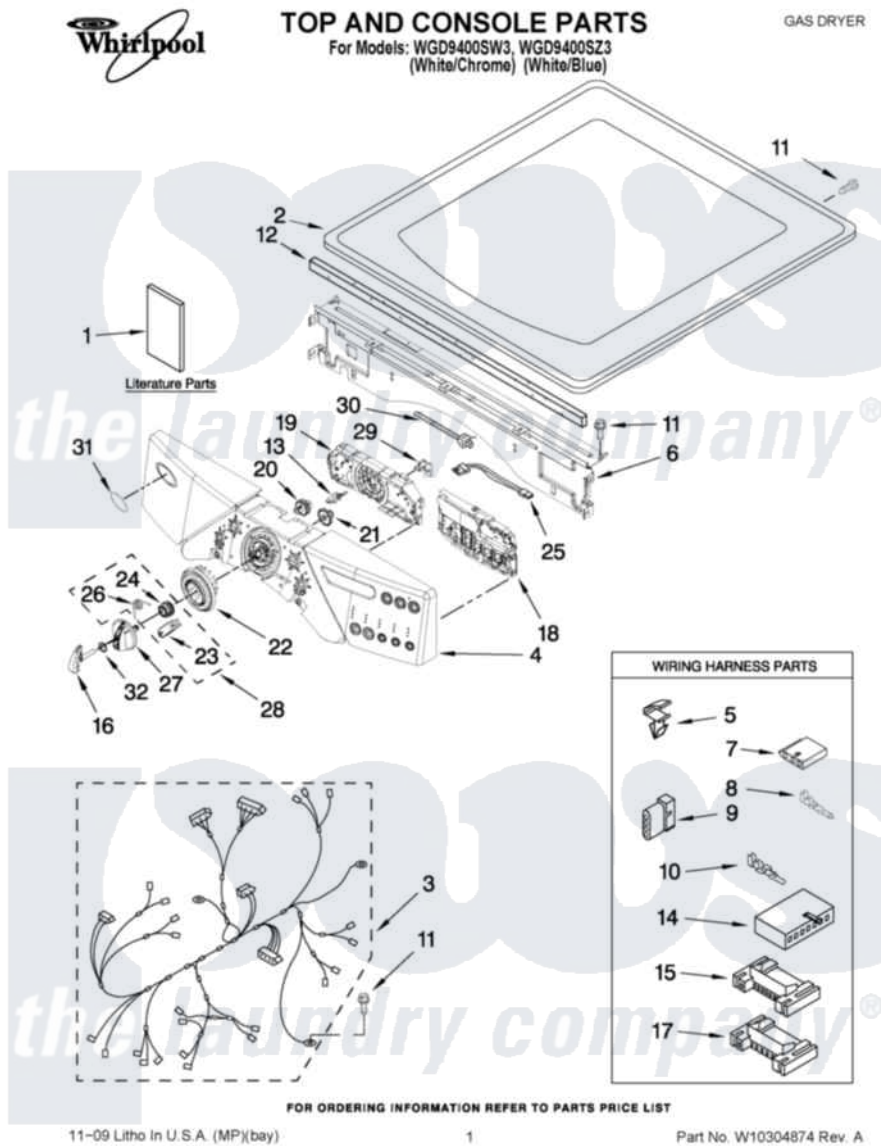

Whirlpool WGD9400SZ3 01 - TOP AND CONSOLE PARTS

Whirlpool Residential Whirlpool WGD9400SZ3 Dryer Parts Parts Diagram 01 - TOP AND CONSOLE PARTS
 Click on the part number to view part

Item	Original Part Number	Replaced By	Status	Part Description
1	W10224575		Not Available	USE & CARE GUIDE
"	W10258369		Not Available	TECH SHEET
"	W10255469		Not Available	INSTALLATION INSTRUCTIONS
2	3980634	W10117263		Top
3	W10111062			Harness, Main
4	W10246730			Panel, Console And 31)
"	W10246731			Panel, Console And 31)
5	3394427			Clip-Harness
6	W10215656			Bracket, Console
7	353424			Plug, Terminal
8	94614			Terminal
9	3936144			Do-It-Yourself Repair Manuals
10	94613	596797		Terminal
11	3390647	488729		Screw
12	W10112267			Foam-Seal Control Bracket
13	W10030070	W10012480		Kit

14	3936150		Connector, 7-Circuit
15	3395683		Receptacle, Multi-Terminal
16	W10029940		Cap, Knob
17	2203186		Connector, 5-Circuit
18	W10280099		User Interface
19	W10279688		User Interface
20	W10012430		Encoder, Wheel Kit.
21	W10012440		Retainer-Snap
22	W10012410		Knob, Light Ring
23	W10012810	280230	Encoder, Wheel Kit.
24	W10012460	280230	Encoder, Wheel Kit.
25	W10242906		Harness, Communication
26	W10012820	280230	Encoder, Wheel Kit.
27	N/P	Not Available	KNOB BASE (NOT SERVICABLE)
28	280230		Encoder, Wheel Kit.
29	W10112268		Clip-Harness
30	3391018		Tie Cable
31	W10117943	8303811	Badge, Assembly
32	W10012830		Knob, 0-Ring