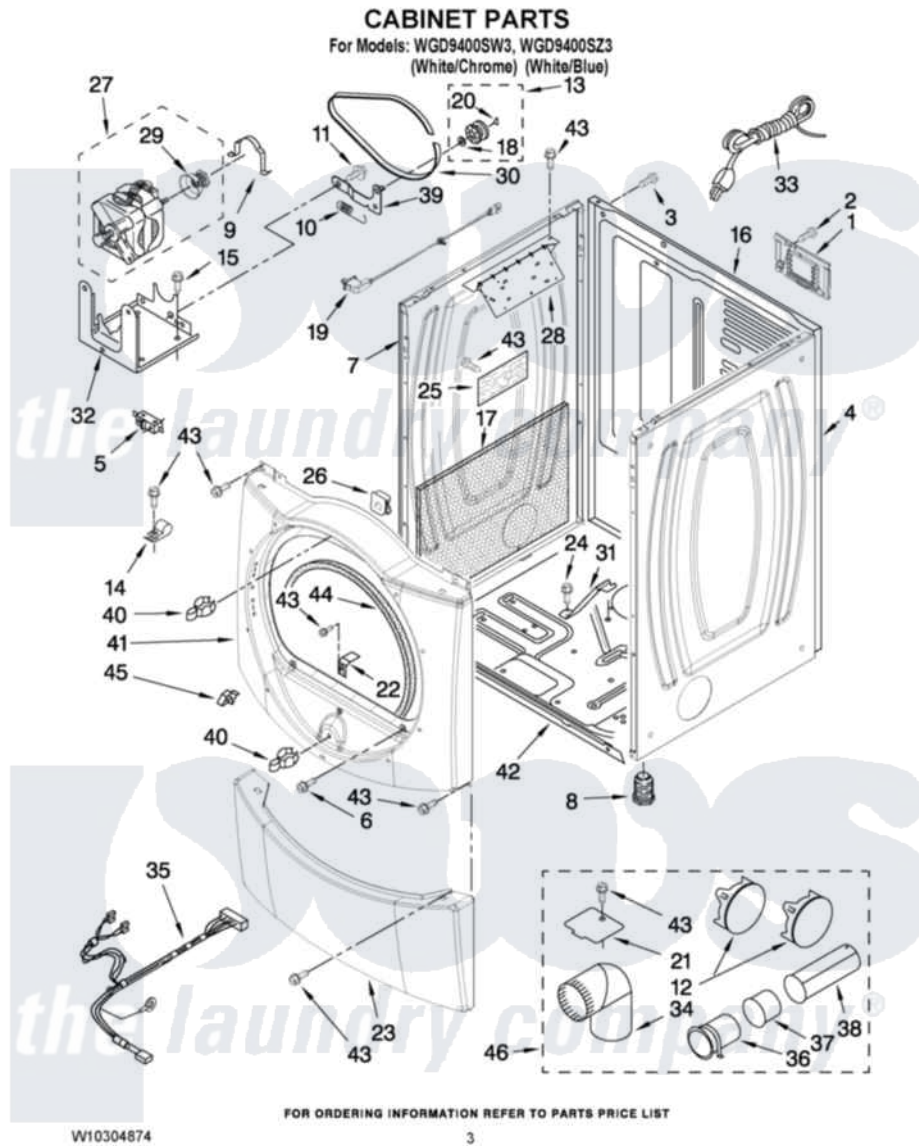

Whirlpool WGD9400SZ3 02 - CABINET PARTS

Whirlpool Residential Whirlpool WGD9400SZ3 Dryer Parts Parts Diagram 02 - CABINET PARTS
Click on the part number to view part

Item	Original Part Number	Replaced By	Status	Part Description
1	8317340			Cover, Terminal Block
2	3390814	90767		Screw, 8A X 3/8 HeX Washer Head Tapping
3	8533974	4331106		Screw, No.10-32 X 7/16
4	W10192446			Panel, Side
5	W10246525	W10314253		Switch, Assembly Broken Belt
6	3357011	308685		Side Trim)
7	W10192435			Panel, Side
8	3392100	49621		Feet-Leveling
"	279810			Foot-Optional
9	660658			Clamp, Motor Mounting 343481 685441
10	3387374			Spring, Idler
11	3389420			Retainer-Idler 1/4-20 X 1/16
12	49252			Plug, Multivent
13	3388672	279640		Pulley-ldr
14	3978776			Bracket, Gas Pipe Switch

15	343641	681414	Screw, 10AB X 1/2
16	W10244141		Panel, Rear
17	W10123956		Dampening Panel
18	233520		Washer, Thrust
19	W10128087	W10318609	Switch, Assembly Door
20	W10121334		Washer, Thrust
21	8066115	3394331	Plate Cover
22	8529053		Ramp, Door Door Switch
23	W10246269		Panel, Toe
24	693995		Screw, Hex Head
25	W10174745		Board, Control
26	62825		Clip-S Type Control Board
27	8538263	279787	Motor-Drve
28	8563727		Bracket, Control
29	8578220		Pulley, Motor
30	3387610	661570	Belt
31	8529757		Bracket, Burner
32	W10242878		Bracket, Motor Mounting
33	3401401	3401402	Cord, Power
34	49026		4" - 90° Elbow
35	W10242903		Harness, Digital Interface
36	8563747		Exhaust Pipe Medium Pipe
37	8563750		Exhaust Pipe
38	8563749		Exhaust Pipe
39	3388674	W10118756	Idler Bracket
40	696144	279570	Latch
41	W10180423		Front Panel
42	W10239098		Front Panel
43	3390647	488729	Screw
44	3387242		Seal, Front Panel
45	8519459		Clip, Toe Panel
46	279818	W10470674	Dryer Exhaust Kit