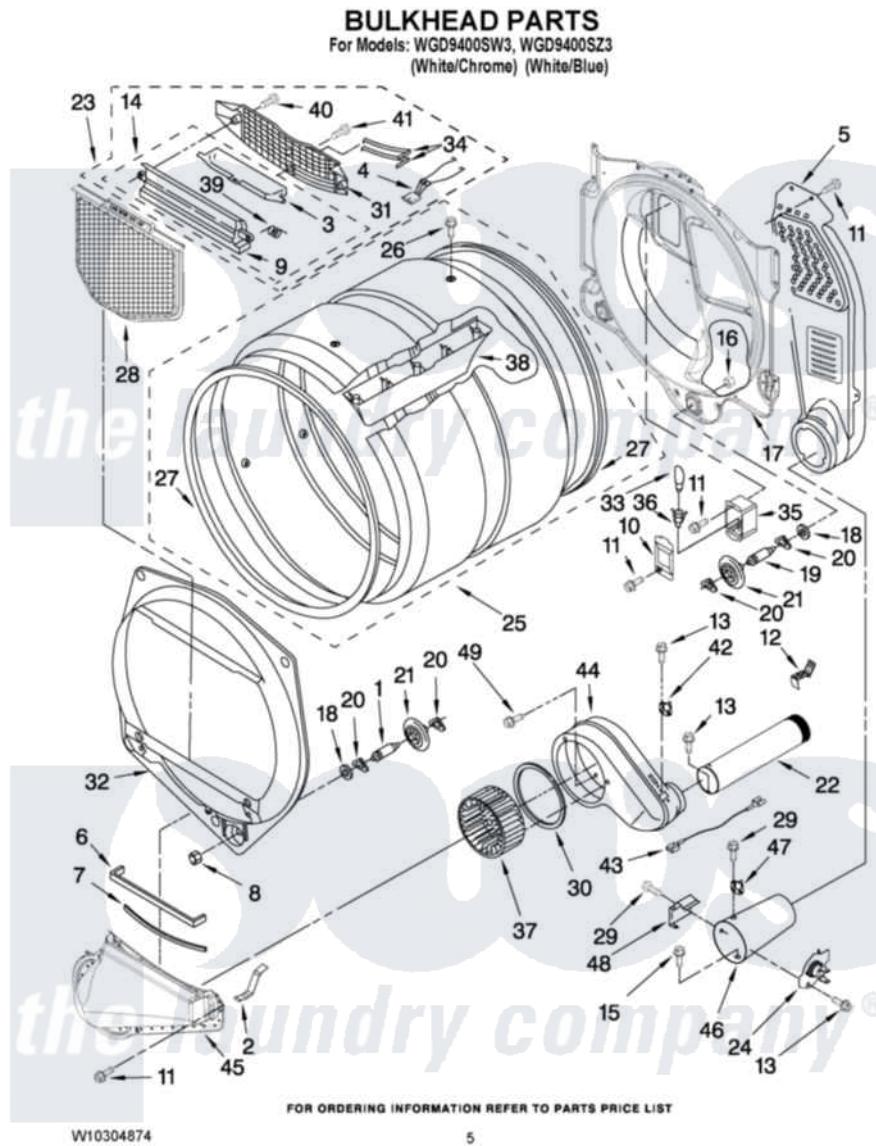

# Whirlpool WGD9400SZ3 03 - BULKHEAD PARTS

Whirlpool [Residential Whirlpool WGD9400SZ3 Dryer Parts](#) Parts Diagram 03 - BULKHEAD PARTS  
Click on the part number to view part

Item	Original Part Number	Replaced By	Status	Part Description
1	8575324	<a href="#">W10359271</a>		Shaft, Drum Roller Threads
2	<a href="#">8066208</a>			Clip-Exhaust
3	<a href="#">W10153413</a>			Door, Lint Screen
4	<a href="#">3406653</a>			Harness, Sensor
5	<a href="#">3394346</a>			Air Duct Assembly
6	<a href="#">697813</a>			Seal, Outlet Housing
7	697814	<a href="#">697813</a>		Seal, Outlet Housing
8	3934666	<a href="#">W10080210</a>		Nut, 3/8 X 16
9	<a href="#">W10153414</a>			Outlet, Housing Assembly
10	3402841	<a href="#">8532165</a>		Lens, Drum Light
11	3390647	<a href="#">488729</a>		Screw
12	<a href="#">8572105</a>			Retainer, Toe Panel
13	8533971	<a href="#">90767</a>		Screw, 8A X 3/8 HeX Washer Head Tapping
14	<a href="#">W10153423</a>			Outlet Grille, Housing Assembly
15	<a href="#">693995</a>			Screw, Hex Head