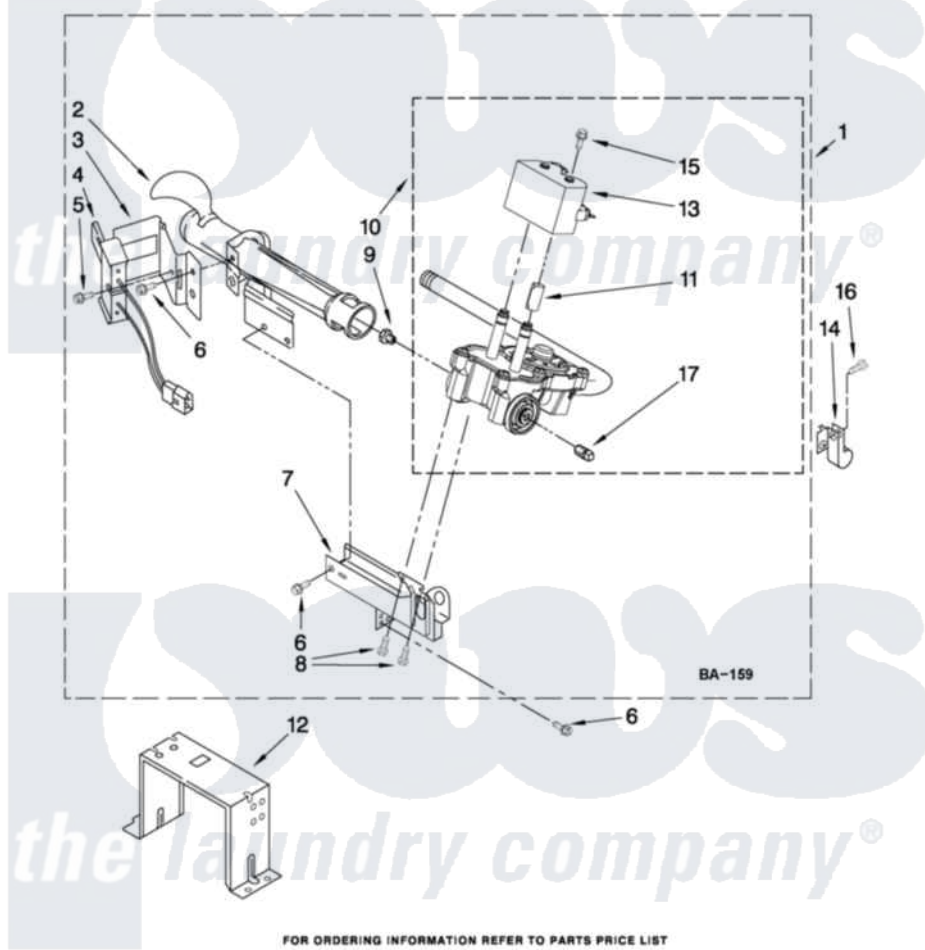

Whirlpool WGD9400SZ3 04 - W10293911 BURNER ASSEMBLY

W10293911 BURNER ASSEMBLY

For Models: WGD9400SW3, WGD9400SZ3
(White/Chrome) (White/Blue)

USE WITH TYPE 1 - NATURAL, TYPE 2 - MIXED,
AND TYPE 4 - LIQUEFIED PROPANE AND BUTANE GASES

W10304874

FOR ORDERING INFORMATION REFER TO PARTS PRICE LIST

7

Whirlpool [Residential Whirlpool WGD9400SZ3 Dryer Parts](#) Parts Diagram 04 - W10293911 BURNER ASSEMBLY
Click on the part number to view part

Item	Original Part Number	Replaced By	Status	Part Description
1	W10293911	W10310204		Burner-Gas
2	688617	693140		Burner
3	694298			Bracket, Ignitor
4	686590	279311		Ignitor
5	3393909			Screw, 8-32 X 7/8
6	343641	681414		Screw, 10AB X 1/2
7	3389871		Not Available	Base, Burner
8	3387057			Screw, 10-16 X 1/2 Orifice, Burner
9	15418			Orifice, Burner Type 1
10	W10175144	W10293912		Valve-Gas
11	W10295524	W10328463		Coil, 60 Hz
12	3389889			Bracket, Support
13	W10273784	W10328463		Coil, 60 Hz
14	3978776			Bracket, Gas Pipe Switch
15	326049536			Screw, Coil
16	3390647	488729		Screw