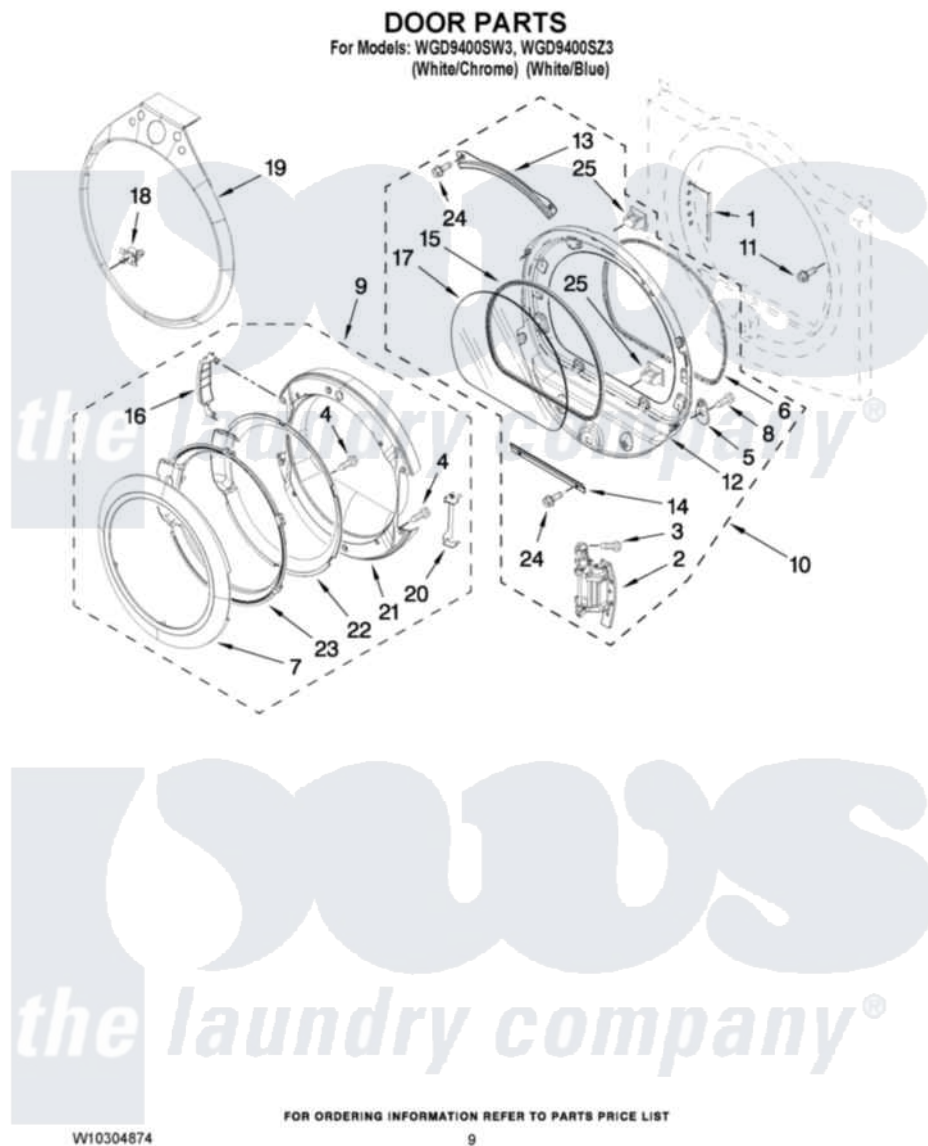

Whirlpool WGD9400SZ3 05 - DOOR PARTS

Whirlpool [Residential Whirlpool WGD9400SZ3 Dryer Parts](#) Parts Diagram 05 - DOOR PARTS
Click on the part number to view part

Item	Original Part Number	Replaced By	Status	Part Description
1	W10085210			Label-Hinge Hole Cover Front Panel
"	W10085230			Label, Hinge Hole Cover
2	W10139920			Door Hinge Assembly
3	W10159996			Screw, 10-24 X 25/64
4	9742177			Screw, 8-18 X .625
5	W10048910			Screw-Plug
6	W10139457			Seal-Door Handle, Ring Door
7	8579502			Handle, Door
"	8579496			HAndle, Ring And Pad Assembly
8	3400224			Screw, 1/4-20 X 3/8
9	W10180115			Door Assembly
"	W10180112			Door Assembly
10	8577819			Door Assembly
11	355515			Screw, 8-18 X 11/16
12	8578229			Door Assembly

13	8519356		Retainer-Window
14	8519354		Retainer-Window
15	8579662		Gasket, Window
16	W10180119		Cover-Hinge, Stationary Cover Hinge
17	8566254		Glass-Window
18	W10129065		Trim-Clip Metal
19	W10180492		Tear-Drop Trim And Clip Assembly
"	W10180494		Tear-Drop Trim And Clip Assembly
20	W10180120		Shield, Door
21	W10180118		Door, Intermediate
22	W10180117		Door Mask
23	8578155		Door Screen
24	3393258	3373329D	Screw
25	690081	279570	Latch