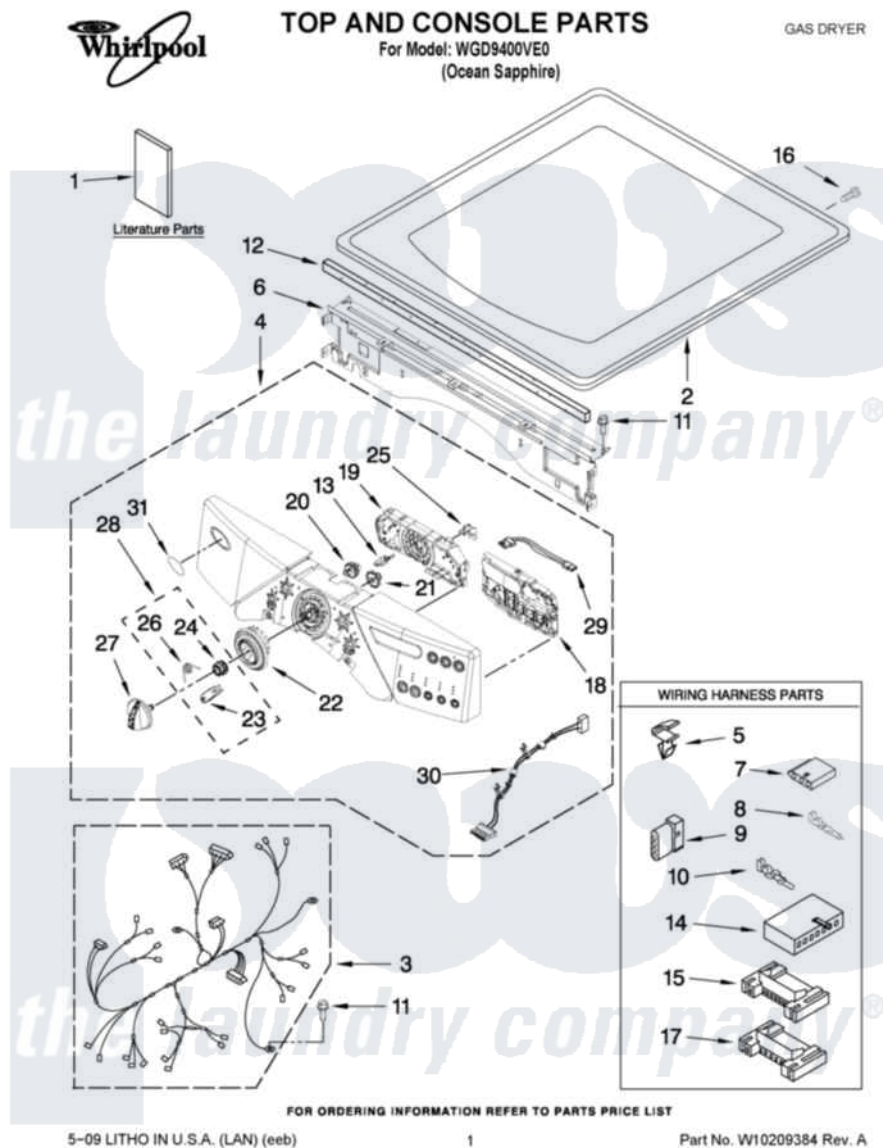

Whirlpool WGD9400VE0 01 - TOP AND CONSOLE PARTS

Whirlpool Residential Whirlpool WGD9400VE0 Dryer Parts Parts Diagram 01 - TOP AND CONSOLE PARTS
 Click on the part number to view part

Item	Original Part Number	Replaced By	Status	Part Description
1	W10151593		Not Available	Use & Care Guide
"	W10177461		Not Available	Tech Sheet
"	W10111226		Not Available	Guide, Quick Start
2	W10144446			Top
3	W10111011			Harness, Main
4	W10191973			Panel, Console
5	3394427			Clip-Harness
6	W10006840	W10215656		Bracket, Console
7	353424			Plug, Terminal
8	94614			Terminal
9	3936144			Do-It-Yourself Repair Manuals
10	94613	596797		Terminal
11	3390647	488729		Screw
12	W10112267			Foam-Seal Control Bracket
13	W10030070	W10012480		Kit
14	3936150			Connector, 7-Circuit

15	3395683		Receptacle, Multi-Terminal
16	3390647	488729	Screw
17	2203186		Connector, 5-Circuit
18	W10031420	W10294578	Kit
19	W10031410		User Interface
20	W10012430		Encoder, Wheel Kit.
21	W10012440		Retainer-Snap
22	W10012410		Knob, Light Ring
23	W10012810	280230	Encoder, Wheel Kit.
24	W10012450	280230	Encoder, Wheel Kit.
25	W10112268		Clip-Harness
26	W10012820	280230	Encoder, Wheel Kit.
27	W10116701		Knob, Control
28	280230		Encoder, Wheel Kit.
29	W10095960		Harness, Communication
30	W10111020		Power Cable, User-Interface
31	W10117943	8303811	Badge, Assembly