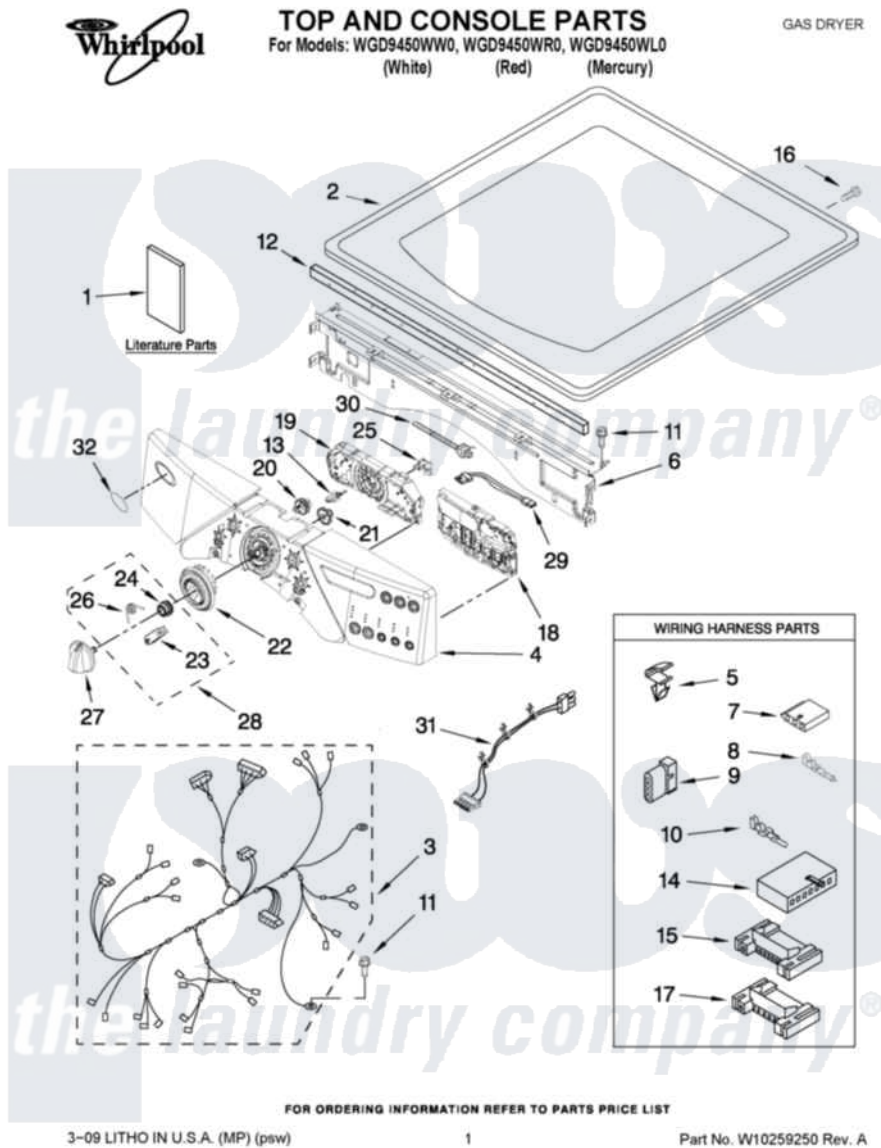

Whirlpool WGD9450WL0 01 - TOP AND CONSOLE PARTS

Whirlpool Residential Whirlpool WGD9450WL0 Dryer Parts Parts Diagram 01 - TOP AND CONSOLE PARTS
 Click on the part number to view part

Item	Original Part Number	Replaced By	Status	Part Description
1	W10244607			Use And Care Guide
"	W10251192		Not Available	TECH SHEET
"	W10224610		Not Available	INSTALLATION (INSTRUCTION)
2	3980634	W10117263		Top
"	W10249738			Toe Panel
"	W10249739			Top
3	W10111011			Harness, Main
4	W10246587	W10255226		Panel, Console
"	W10251615	W10255228		Panel, Console
"	W10251609	W10255227		Panel, Console
5	3394427			Clip-Harness
6	W10215656			Bracket, Console
7	353424			Plug, Terminal
8	94614			Terminal
9	3936144			Do-It-Yourself Repair Manuals
10	94613	596797		Terminal

11	3390647	488729	Screw
12	W10112267		Foam-Seal Control Bracket
13	W10030070	W10012480	Kit
14	3936150		Connector, 7-Circuit
15	3395683		Receptacle, Multi-Terminal
16	98139	303776	Screw
17	2203186		Connector, 5-Circuit
18	W10248079	Not Available	USER-INTERFACE (RIGHT)
19	W10121375		User Interface
20	W10012430		Encoder, Wheel Kit.
21	W10012440		Retainer-Snap
22	W10250089		Knob, Light Ring
23	W10012810	280230	Encoder, Wheel Kit.
24	W10012460	280230	Encoder, Wheel Kit.
25	W10112268		Clip-Harness
26	W10012820	280230	Encoder, Wheel Kit.
27	W10190685		Knob, Control
28	W10012480		Kit
29	W10095960		Harness, Communication
30	3391018		Tie Cable
31	W10111020		Power Cable, User-Interface
32	W10117943	8303811	Badge, Assembly