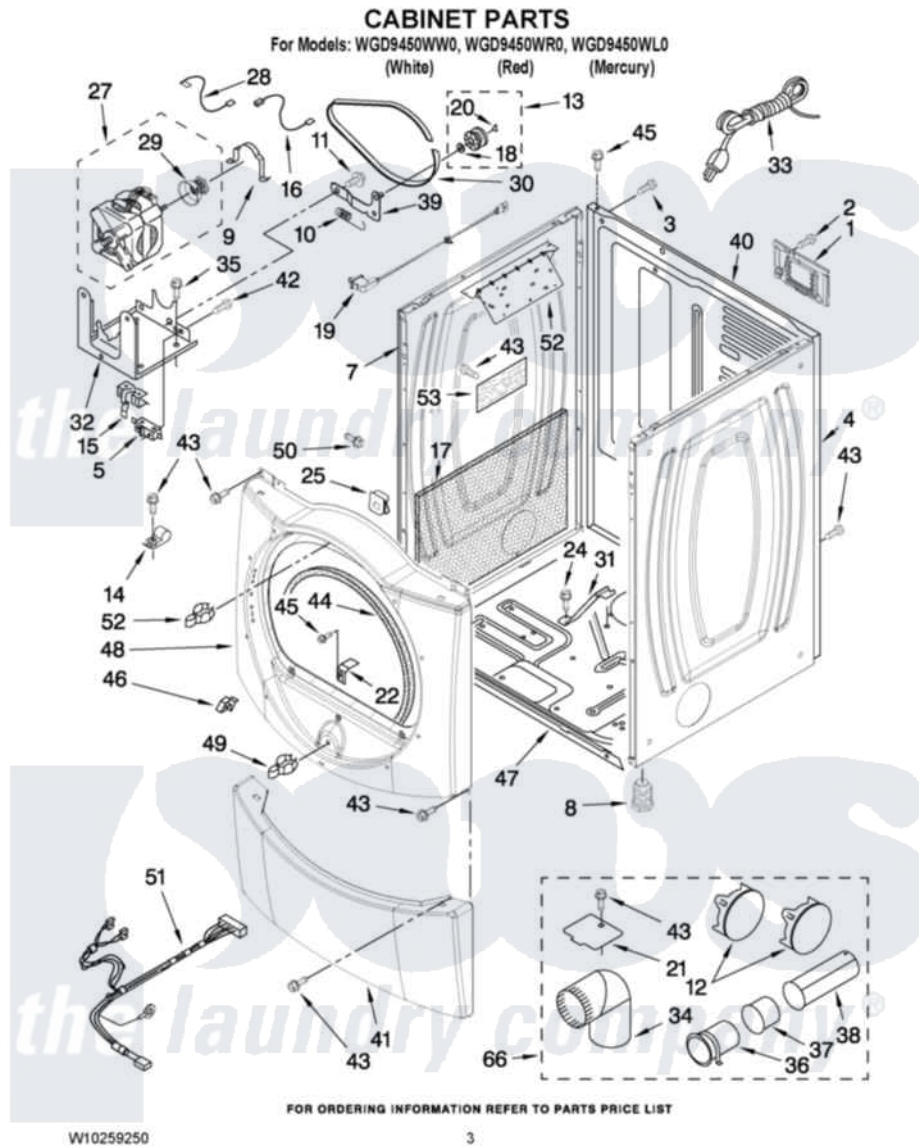

Whirlpool WGD9450WL0 02 - CABINET PARTS

Whirlpool [Residential Whirlpool WGD9450WL0 Dryer Parts](#) Parts Diagram 02 - CABINET PARTS
Click on the part number to view part

Item	Original Part Number	Replaced By	Status	Part Description
1	8317340			Cover, Terminal Block
2	3390814	90767		Screw, 8A X 3/8 HeX Washer Head Tapping
3	98139	303776		Screw
4	W10192446			Panel, Side
"	W10249769			Panel, Side
"	W10249725			Panel, Side
5	3394881	279782		Switch-Lid
7	W10192435			Panel, Side
"	W10249768			Panel, Side
"	W10249727			Panel, Side
8	3392100	49621		Feet-Leveling
"	279810			Foot-Optional
9	W10121316			Plug, Multivent
10	3387374			Spring, Idler
11	3389420			Retainer-Idler 1/4-20 X 1/16
12	697750	W10470674		Dryer Exhaust Kit