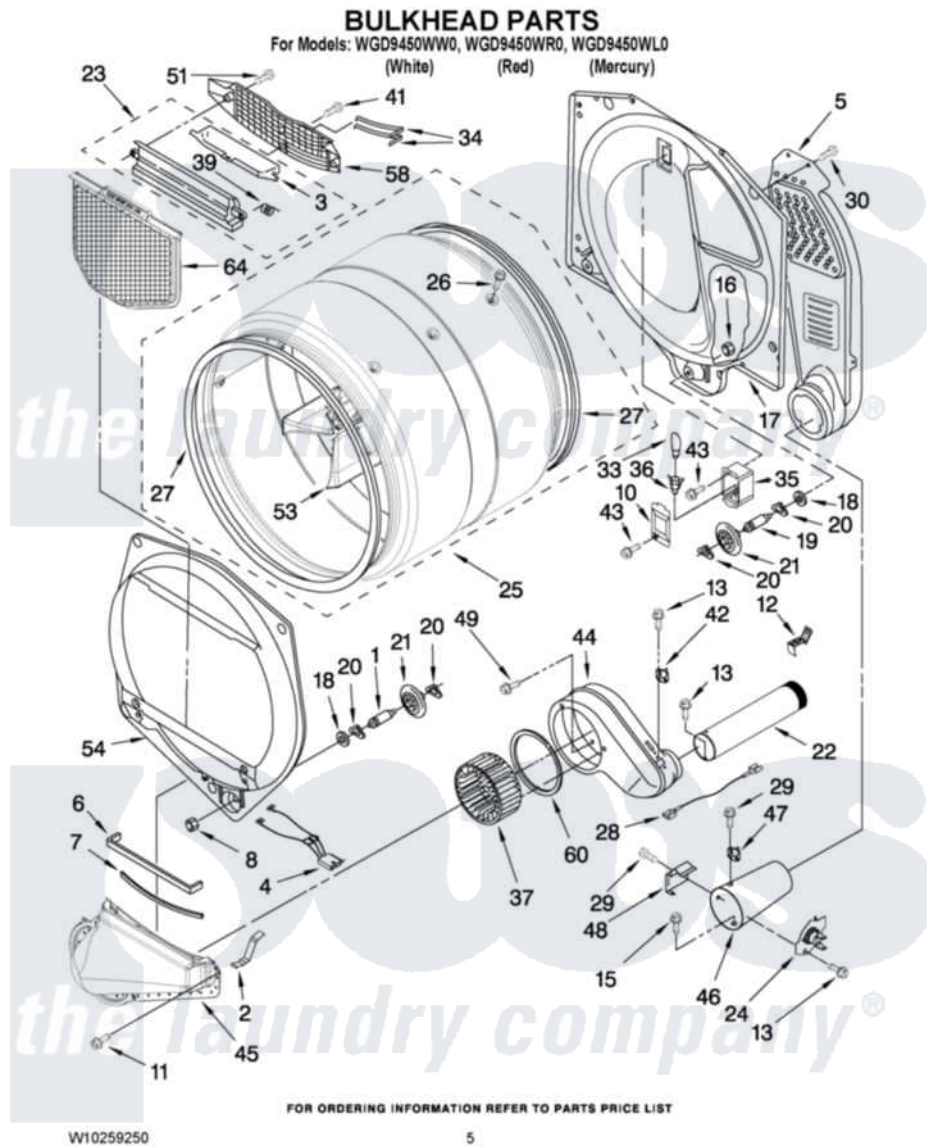

# Whirlpool WGD9450WL0 03 - BULKHEAD PARTS

Whirlpool [Residential Whirlpool WGD9450WL0 Dryer Parts](#) Parts Diagram 03 - BULKHEAD PARTS  
Click on the part number to view part

Item	Original Part Number	Replaced By	Status	Part Description
1	8575324	<a href="#">W10359271</a>		Shaft, Drum Roller Threads
2	<a href="#">8066208</a>			Clip-Exhaust
3	3394984	<a href="#">8563758</a>		Door, Lint Screen
4	<a href="#">3406653</a>			Harness, Sensor
5	<a href="#">3394346</a>			Air Duct Assembly
6	<a href="#">697813</a>			Seal, Outlet Housing
7	697814	<a href="#">697813</a>		Seal, Outlet Housing
8	3934666	<a href="#">W10080210</a>		Nut, 3/8 X 16
10	3402841	<a href="#">8532165</a>		Lens, Drum Light
11	359625	<a href="#">487240</a>		Screw, For Mtg. Service Capacitor
12	<a href="#">8572105</a>			Retainer, Toe Panel
13	8533971	<a href="#">90767</a>		Screw, 8A X 3/8 HeX Washer Head Tapping
15	<a href="#">693995</a>			Screw, Hex Head
16	W10001120	<a href="#">W10080190</a>		Nut, 3/8-16
17	<a href="#">W10080170</a>			Bulkhead, Rear