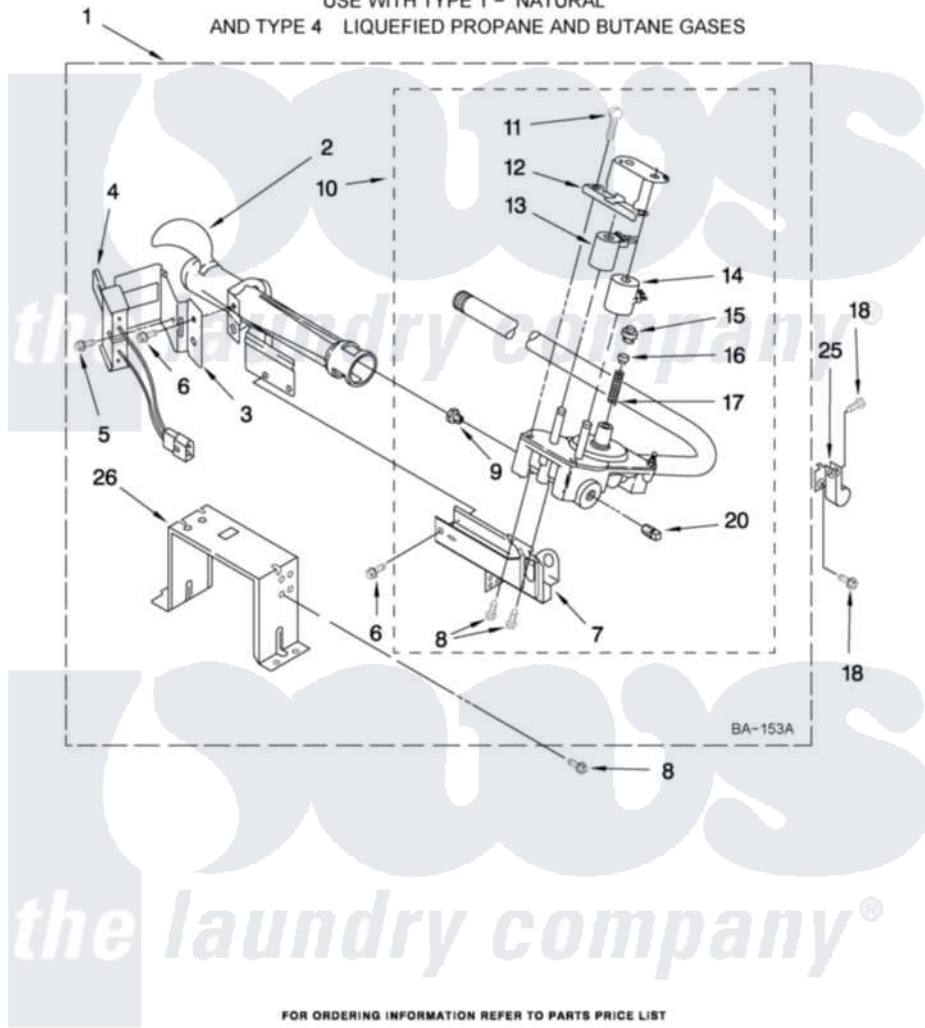

Whirlpool WGD9450WL0 04 - 8576353 BURNER ASSEMBLY

8576353 BURNER ASSEMBLY

For Models: WGD9450WW0, WGD9450WR0, WGD9450WL0
(White) (Red) (Mercury)

USE WITH TYPE 1 - NATURAL
AND TYPE 4 LIQUEFIED PROPANE AND BUTANE GASES

FOR ORDERING INFORMATION REFER TO PARTS PRICE LIST

W10259250

7

Whirlpool Residential Whirlpool WGD9450WL0 Dryer Parts Parts Diagram 04 - 8576353 BURNER ASSEMBLY
Click on the part number to view part

Item	Original Part Number	Replaced By	Status	Part Description
1	8576353	280119		Burner-Gas
2	688617	693140		Burner
3	694298			Bracket, Ignitor
4	686590	279311		Ignitor
5	3393909			Screw, 8-32 X 7/8
6	343641	681414		Screw, 10AB X 1/2
7	3389871		Not Available	Base, Burner
8	3387057			Screw, 10-16 X 1/2 Orifice, Burner
9	15418			Orifice, Burner Type 1
"	15422		Not Available	ORIFICE, BURNER (TYPE 4) (BUTANE)
"	234867	229742		Orifice, Burner
10	W10118347	W10293912		Valve-Gas
11	694421			Screw, Bracket Mounting
12	694538			Bracket, Shunt
13	694540			Coil, 60 Hz