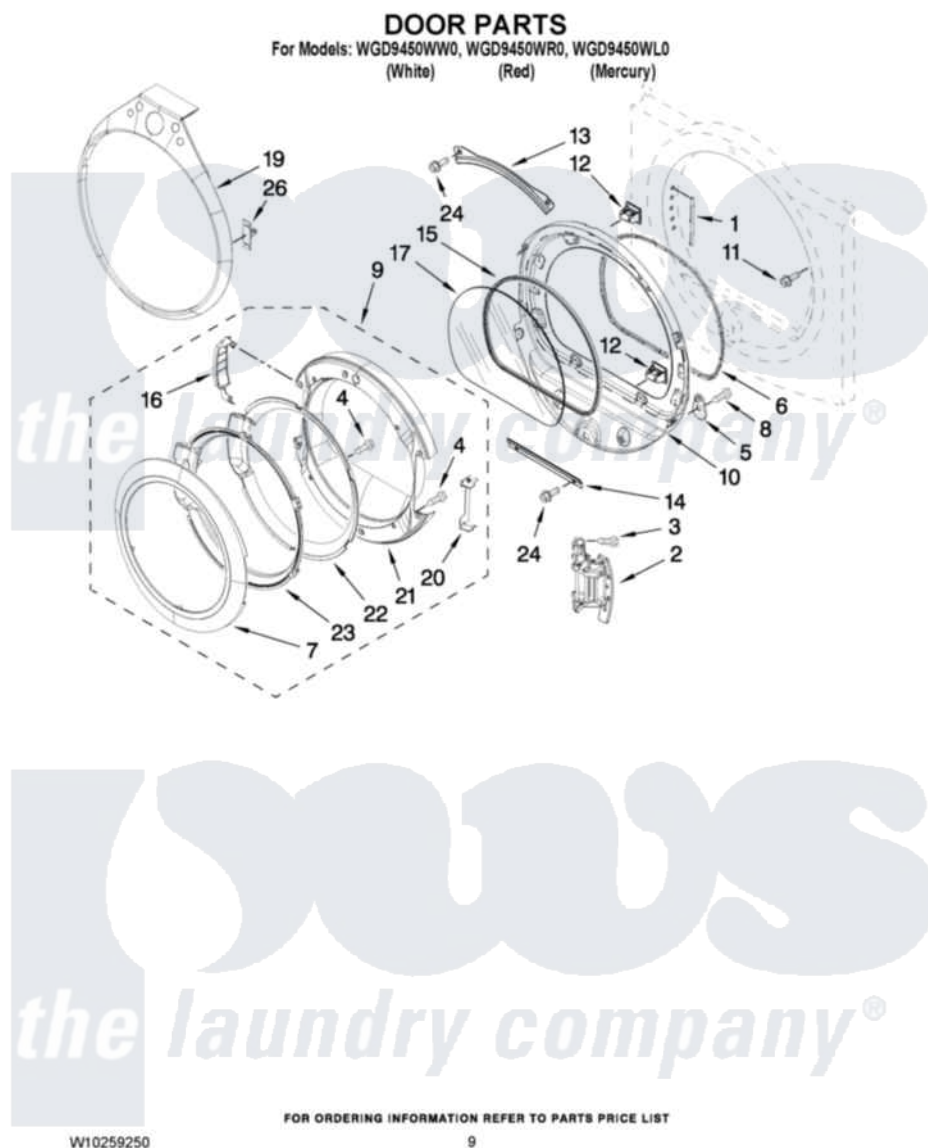

Whirlpool WGD9450WL0 05 - DOOR PARTS

Whirlpool [Residential Whirlpool WGD9450WL0 Dryer Parts](#) Parts Diagram 05 - DOOR PARTS
Click on the part number to view part

Item	Original Part Number	Replaced By	Status	Part Description
1	W10085210			Label-Hinge Hole Cover Front Panel
2	W10139920			Door Hinge Assembly
3	W10159996			Screw, 10-24 X 25/64
4	9742177			Screw, 8-18 X .625
5	W10048910			Screw-Plug
6	W10139457			Seal-Door Handle, Ring Door
7	8579502			Handle, Door
8	3400224			Screw, 1/4-20 X 3/8
9	W10180115			Door Assembly
10	8578229			Door Assembly
11	355515			Screw, 8-18 X 11/16
12	690081	279570		Latch
13	8519356			Retainer-Window
14	8519354			Retainer-Window
15	8579662			Gasket, Window
				Cover Hinge, Stationary Cover

16	W10180119	Cover-Hinge, Stationary Cover Hinge
"	W10181197	Cover Hinge
17	8566254	Glass-Window
19	W10246598	Tear-Drop Trim And Clip Assembly
"	W10236937	Tear-Drop Trim And Clip Assembly
"	W10249741	Tear-Drop Trim And Clip Assembly
20	W10180120	Shield, Door
21	W10180118	Door, Intermediate
22	W10180117	Door Mask
23	8578155	Door Screen
24	3393258	3373329D Screw
26	W10129065	Trim-Clip Metal