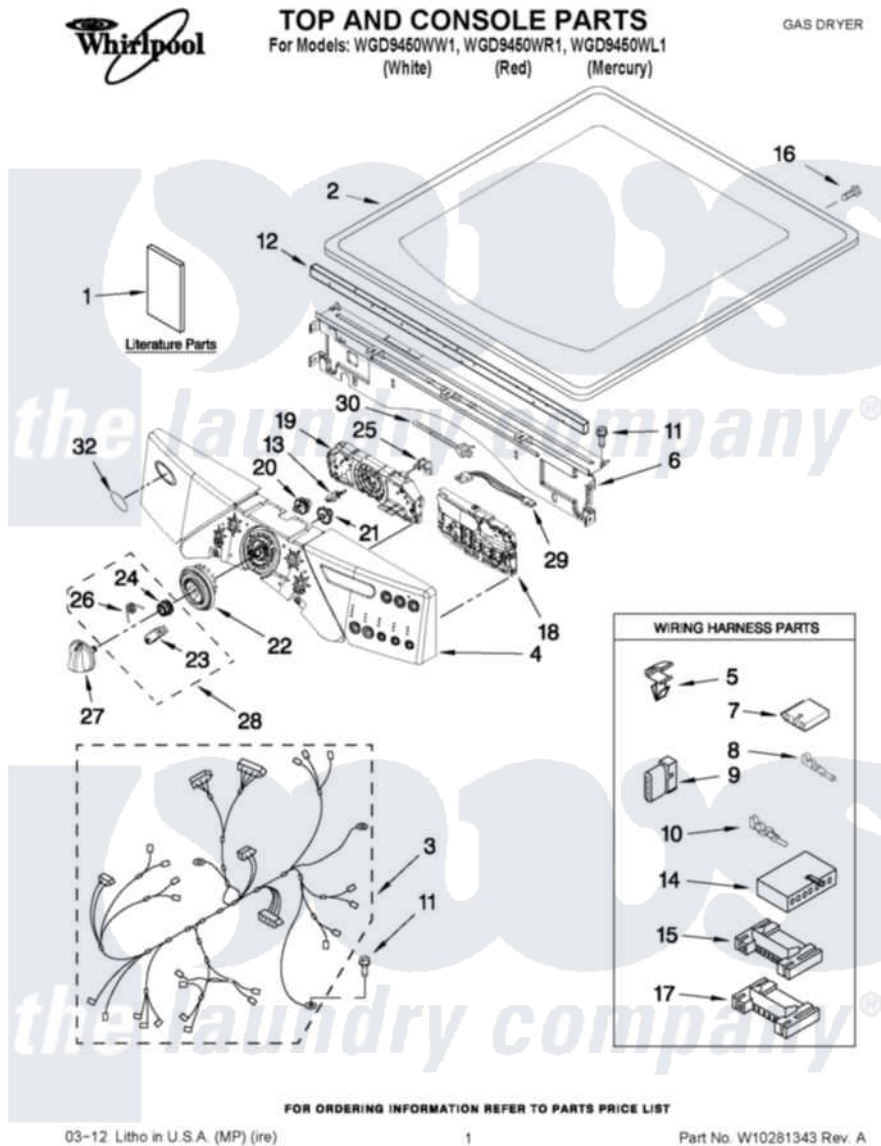

Whirlpool WGD9450WL1 01 - TOP AND CONSOLE PARTS

Whirlpool Residential Whirlpool WGD9450WL1 Dryer Parts Parts Diagram 01 - TOP AND CONSOLE PARTS
Click on the part number to view part

Item	Original Part Number	Replaced By	Status	Part Description
1	W10244607			Use And Care Guide
"	W10258369		Not Available	TECH SHEET
"	W10255469		Not Available	INSTALLATION INSTRUCTIONS
2	3980634	W10117263		Top
"	W10249738			Toe Panel
"	W10249739			Top
3	W10111011			Harness, Main
4	W10246587	W10255226		Panel, Console
"	W10251615	W10255228		Panel, Console
"	W10251609	W10255227		Panel, Console
5	3394427			Clip-Harness
6	W10215656			Bracket, Console
7	353424			Plug, Terminal
8	94614			Terminal
9	3936144			Do-It-Yourself Repair Manuals
10	94613	596797		Terminal

11	3390647	488729	Screw
12	W10112267		Foam-Seal Control Bracket
13	W10030070	W10012480	Kit
14	3936150		Connector, 7-Circuit
15	3395683		Receptacle, Multi-Terminal
16	98139	303776	Screw
17	2203186		Connector, 5-Circuit
18	W10255235	W10294635	Kit
19	W10121375		User Interface
20	W10012430		Encoder, Wheel Kit.
21	W10012440		Retainer-Snap
22	W10250089		Knob, Light Ring
23	W10012810	280230	Encoder, Wheel Kit.
24	W10012460	280230	Encoder, Wheel Kit.
25	W10112268		Clip-Harness
26	W10012820	280230	Encoder, Wheel Kit.
27	W10190685		Knob, Control
28	W10012480		Kit
29	W10095960		Harness, Communication
30	3391018		Tie Cable
32	W10117943	8303811	Badge, Assembly